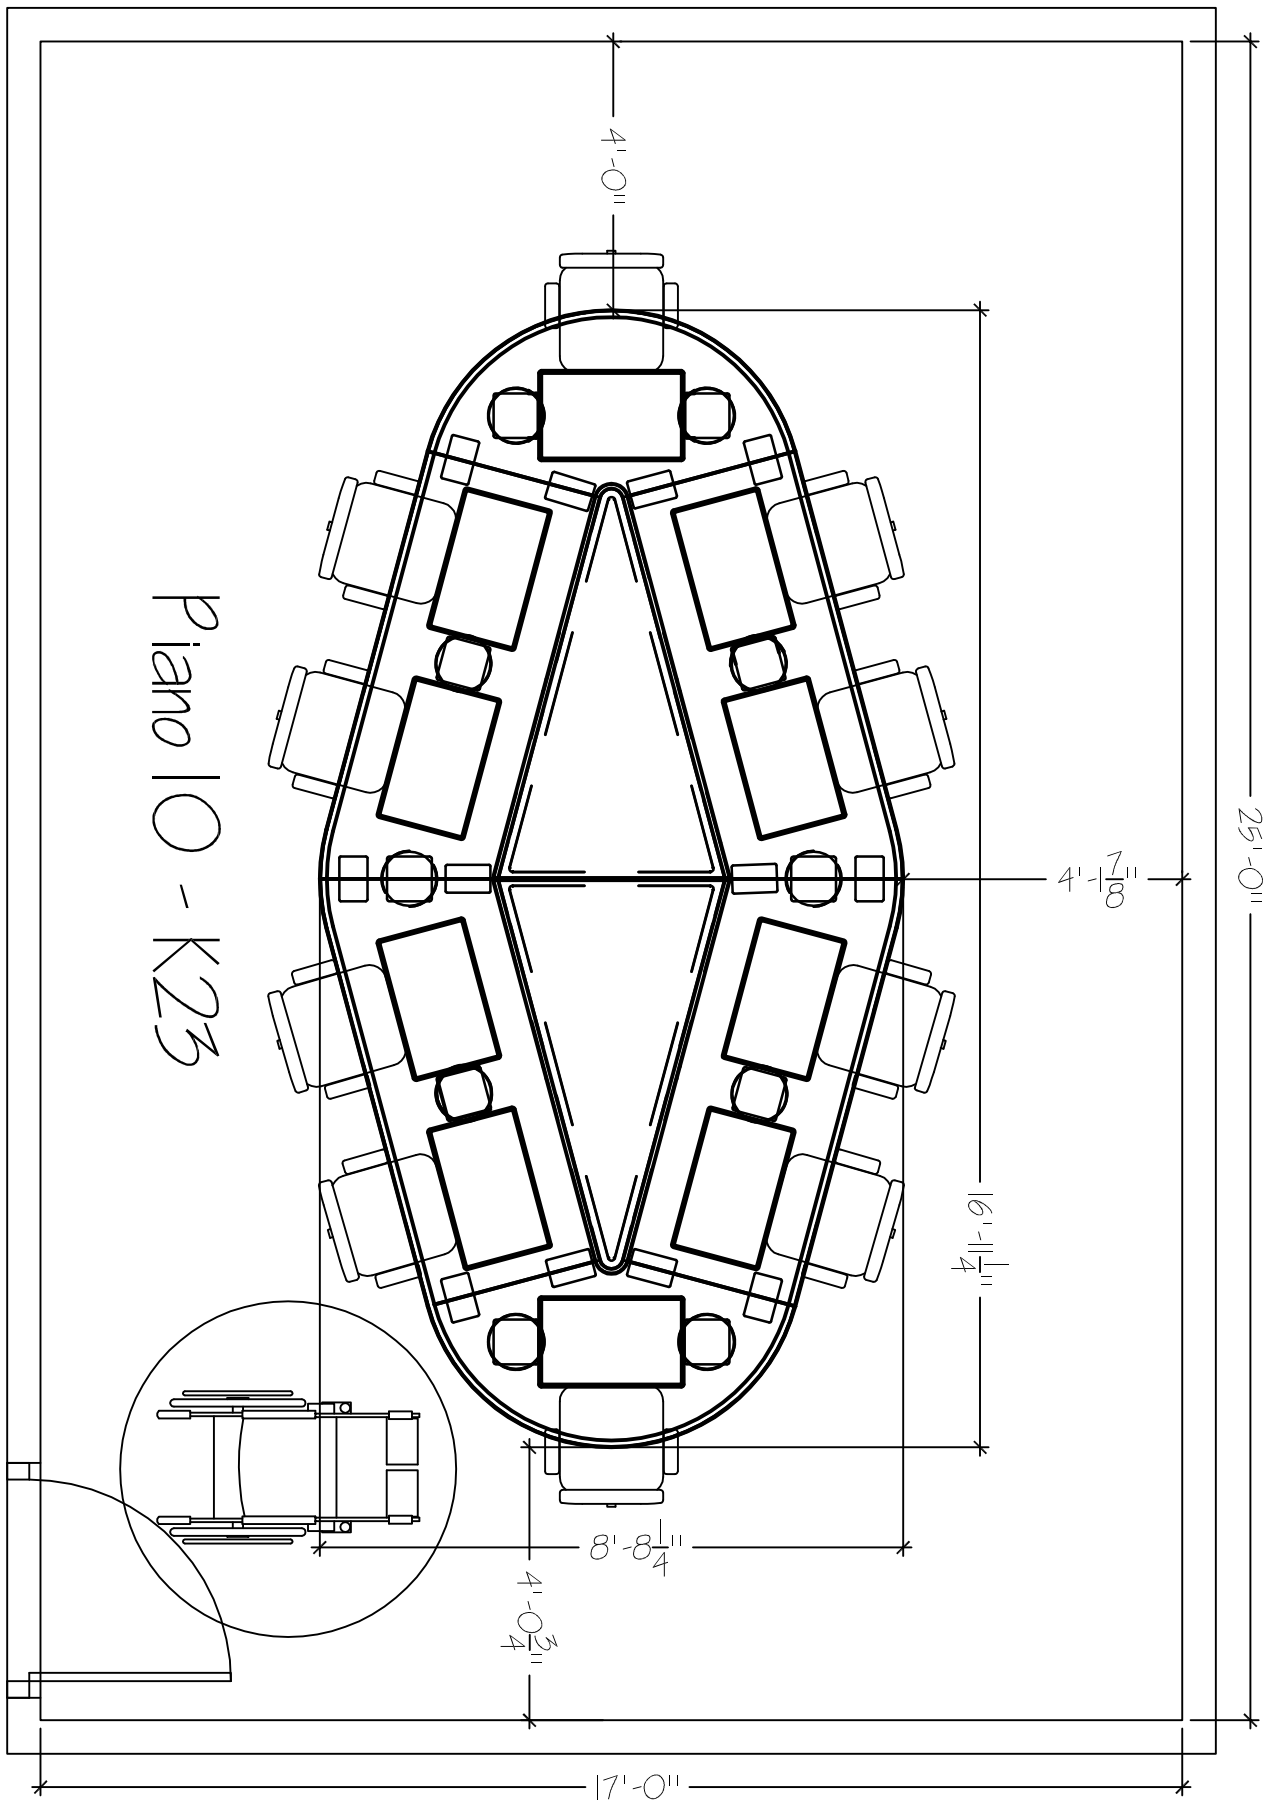

PLANO TABLE 10-K23
 17'X25'
 TABLE COUNT: 1

Plano 10-K23

SMARTdesks
 514F Progress Drive
 Linthicum, MD 21090
 800.770.7042
 www.smartdesks.com

Property of CBT Supply, Inc. Not to be duplicated.
 All ideas, plans or arrangements indicated in this drawing
 are copyrighted and owned by CBT Supply, Inc. and shall not
 be reproduced, used or disclosed to any person or firm or
 corporation without written permission of CBT Supply, Inc.

SMARTdesks®

DESIGN CENTER