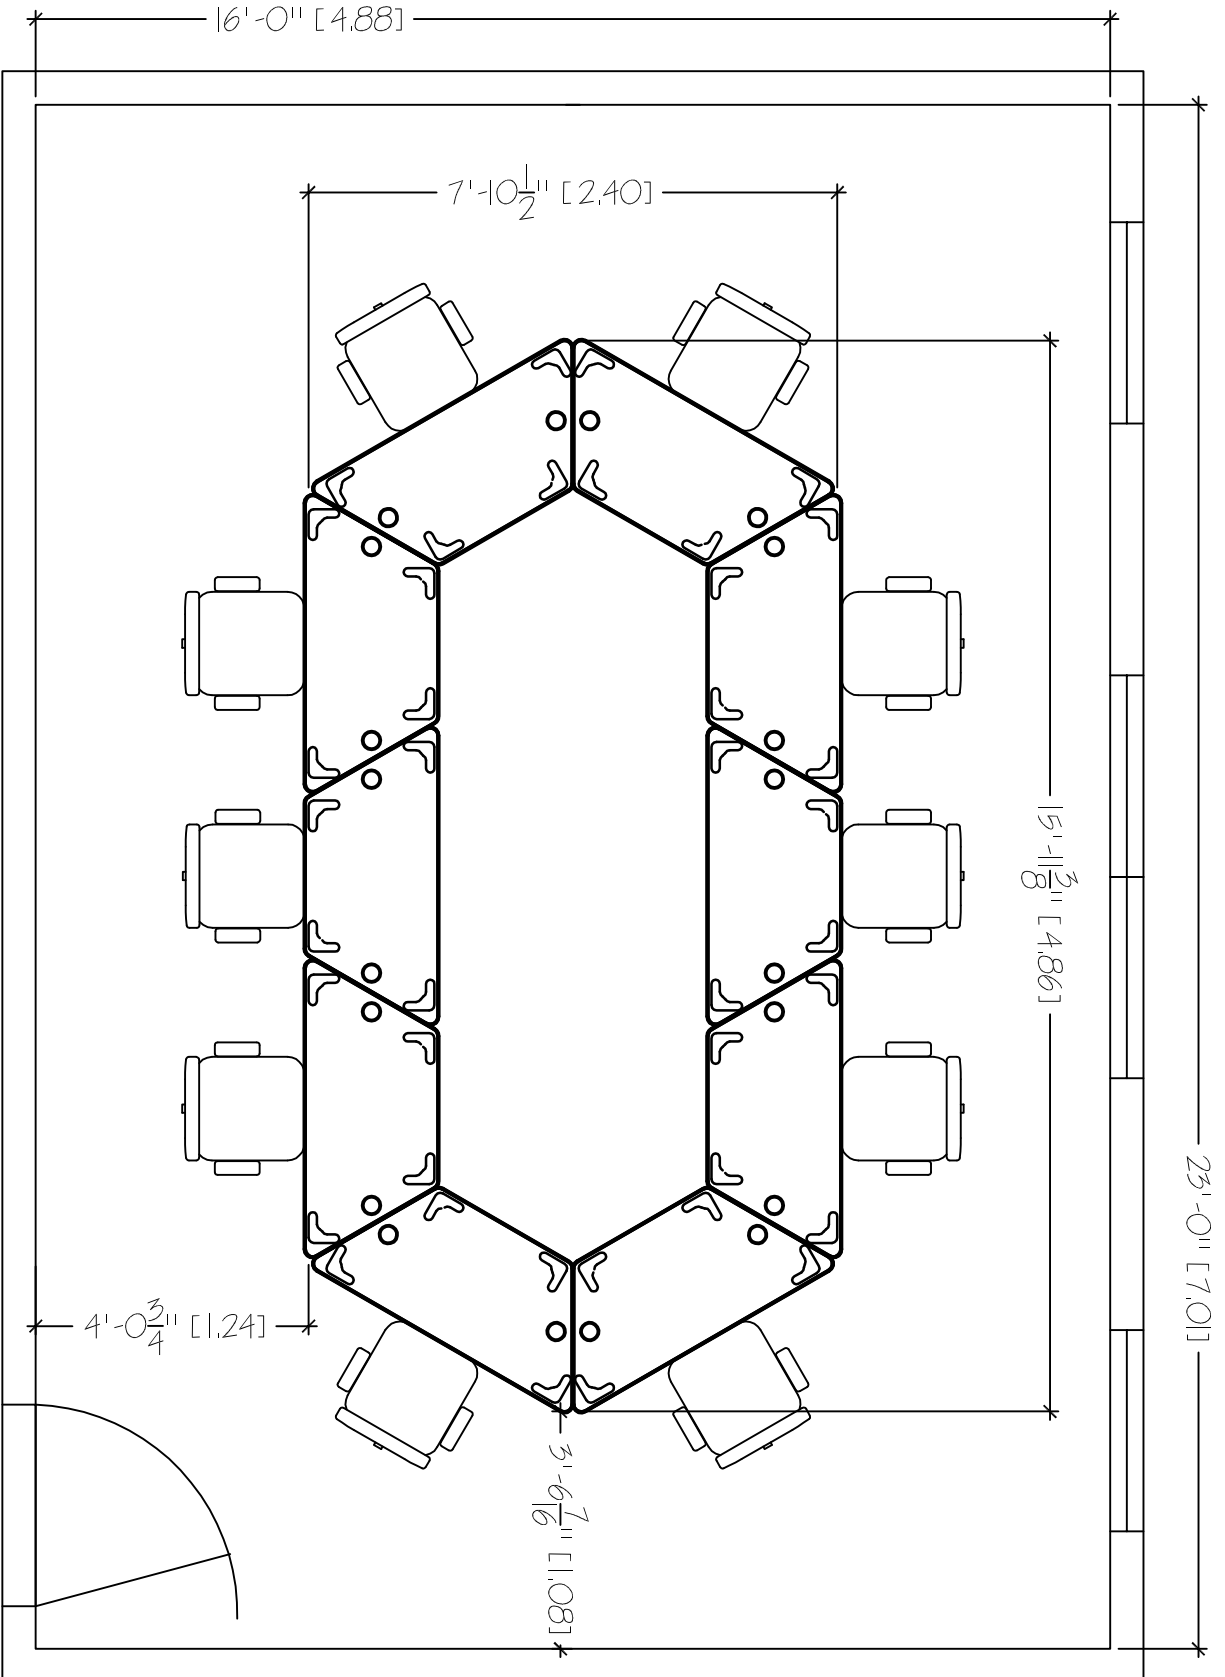

TRAPEZA
 16' X 23'
 TABLE COUNT: 10

SMARTdesks
 514F Progress Drive
 Luthlum, MD 21090
 800.770.7042
 www.smartdesks.com

Property of CBT Supply, Inc. Not to be duplicated.
 All ideas, plans or arrangements indicated in this drawing
 are copyrighted and owned by CBT Supply, Inc. and shall not
 be reproduced, used or disclosed to any person or firm or
 corporation without written permission of CBT Supply, Inc.

SMARTdesks
 DESIGN CENTER