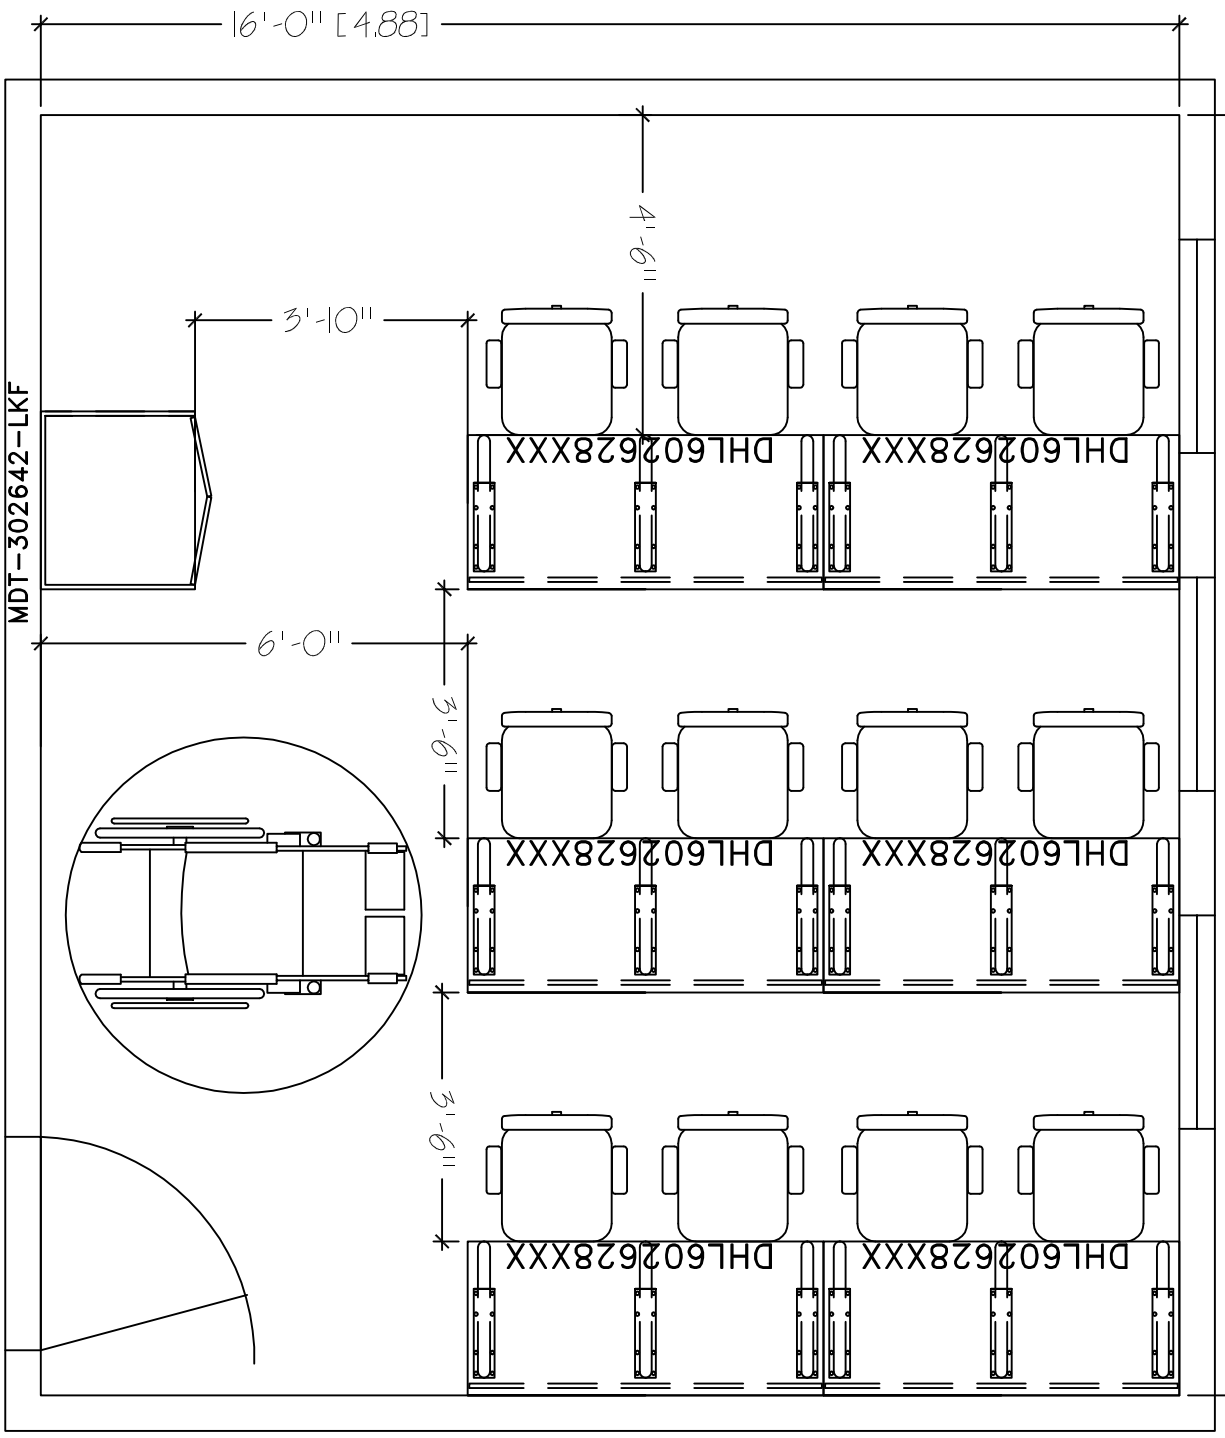

18'-0" [5.49]

16'-0" [4.88]

4'-6"

3'-10"

MDT-302642-LKF

6'-0"

3'-6"

3'-6"

3'-6"

HORIZON LINE
 16'X18'
 SEAT COUNT: 12

SMARTdesks
 514F Progress Drive
 Linthicum, MD 21090
 800.770.7042
 www.smartdesks.com

Property of CRT Supply, Inc. Not to be duplicated.
 All ideas, plans or arrangements indicated in this drawing
 are copyrighted and owned by CRT Supply, Inc. and shall not
 be reproduced, used or disclosed to any person or firm or
 corporation without written permission of CRT Supply, Inc.