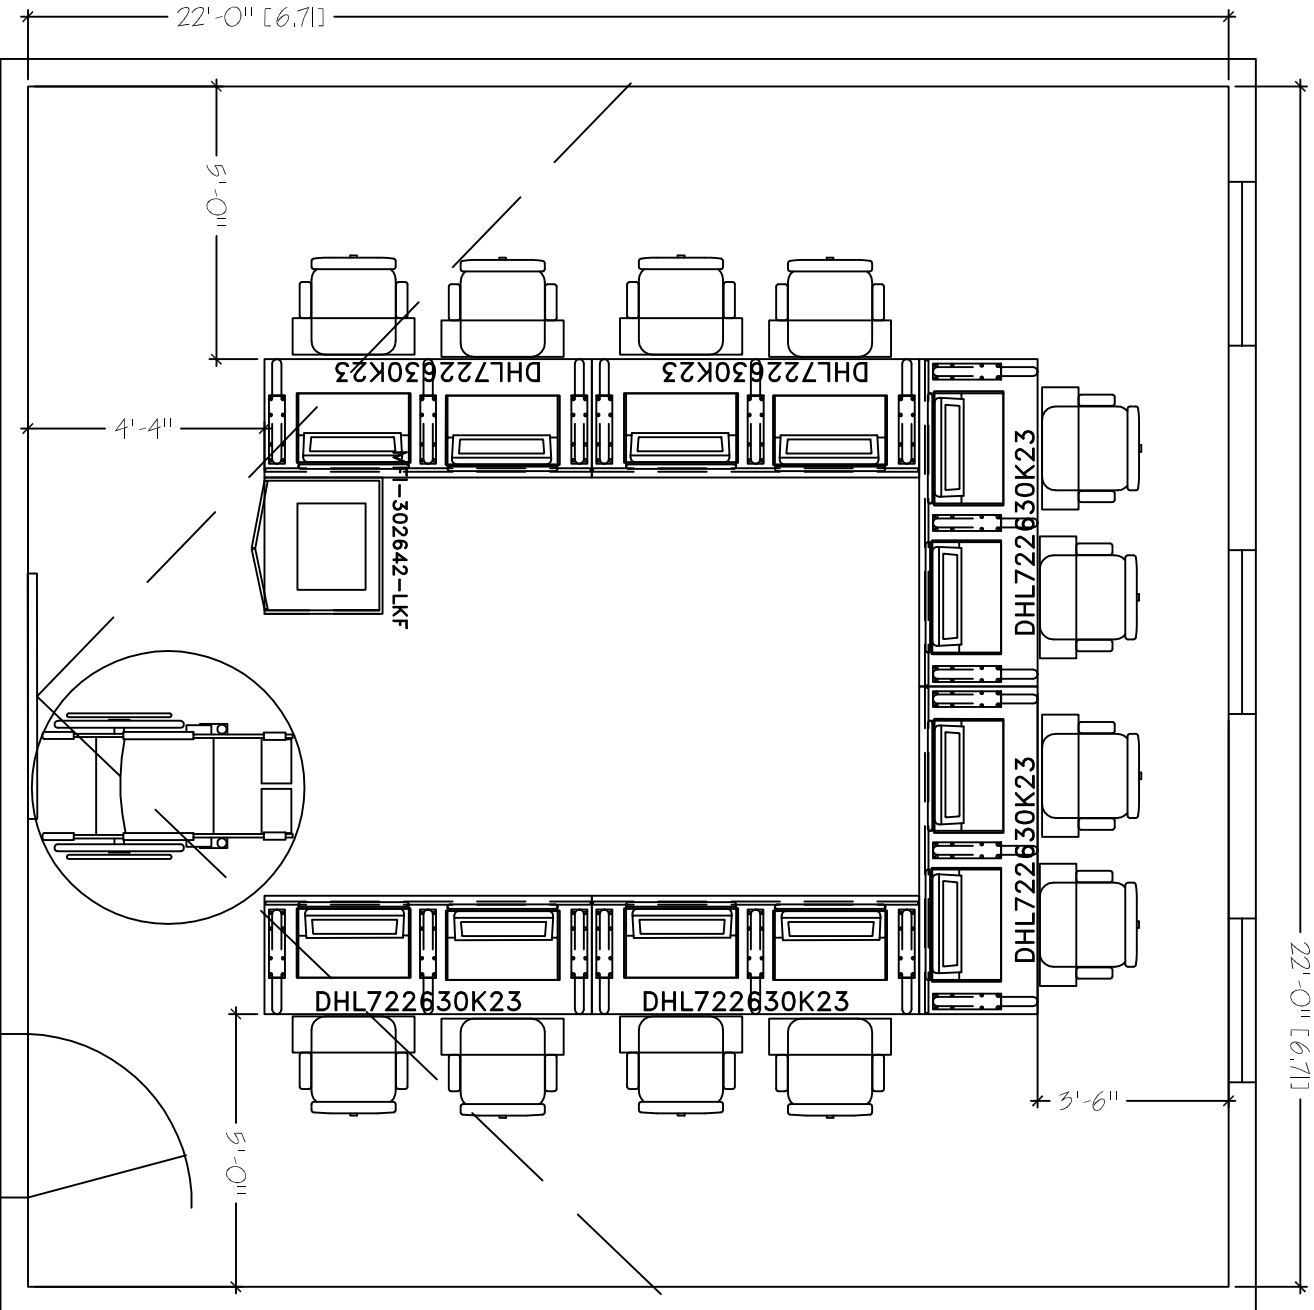

22'-0" [6.71]

HORIZON LINE FK23
 22'X22'
 SEAT COUNT: 12

SMARTdesks
 514F Progress Drive
 Linthicum, MD 21090
 800.770.7042
 www.smartdesks.com

Property of CBT Supply, Inc. Not to be duplicated.
 All ideas, plans or arrangements indicated in this drawing
 are copyrighted and owned by CBT Supply, Inc. and shall not
 be reproduced, used or disclosed to any person or firm or
 corporation without written permission of CBT Supply, Inc.

SMARTdesks®

DESIGN CENTER