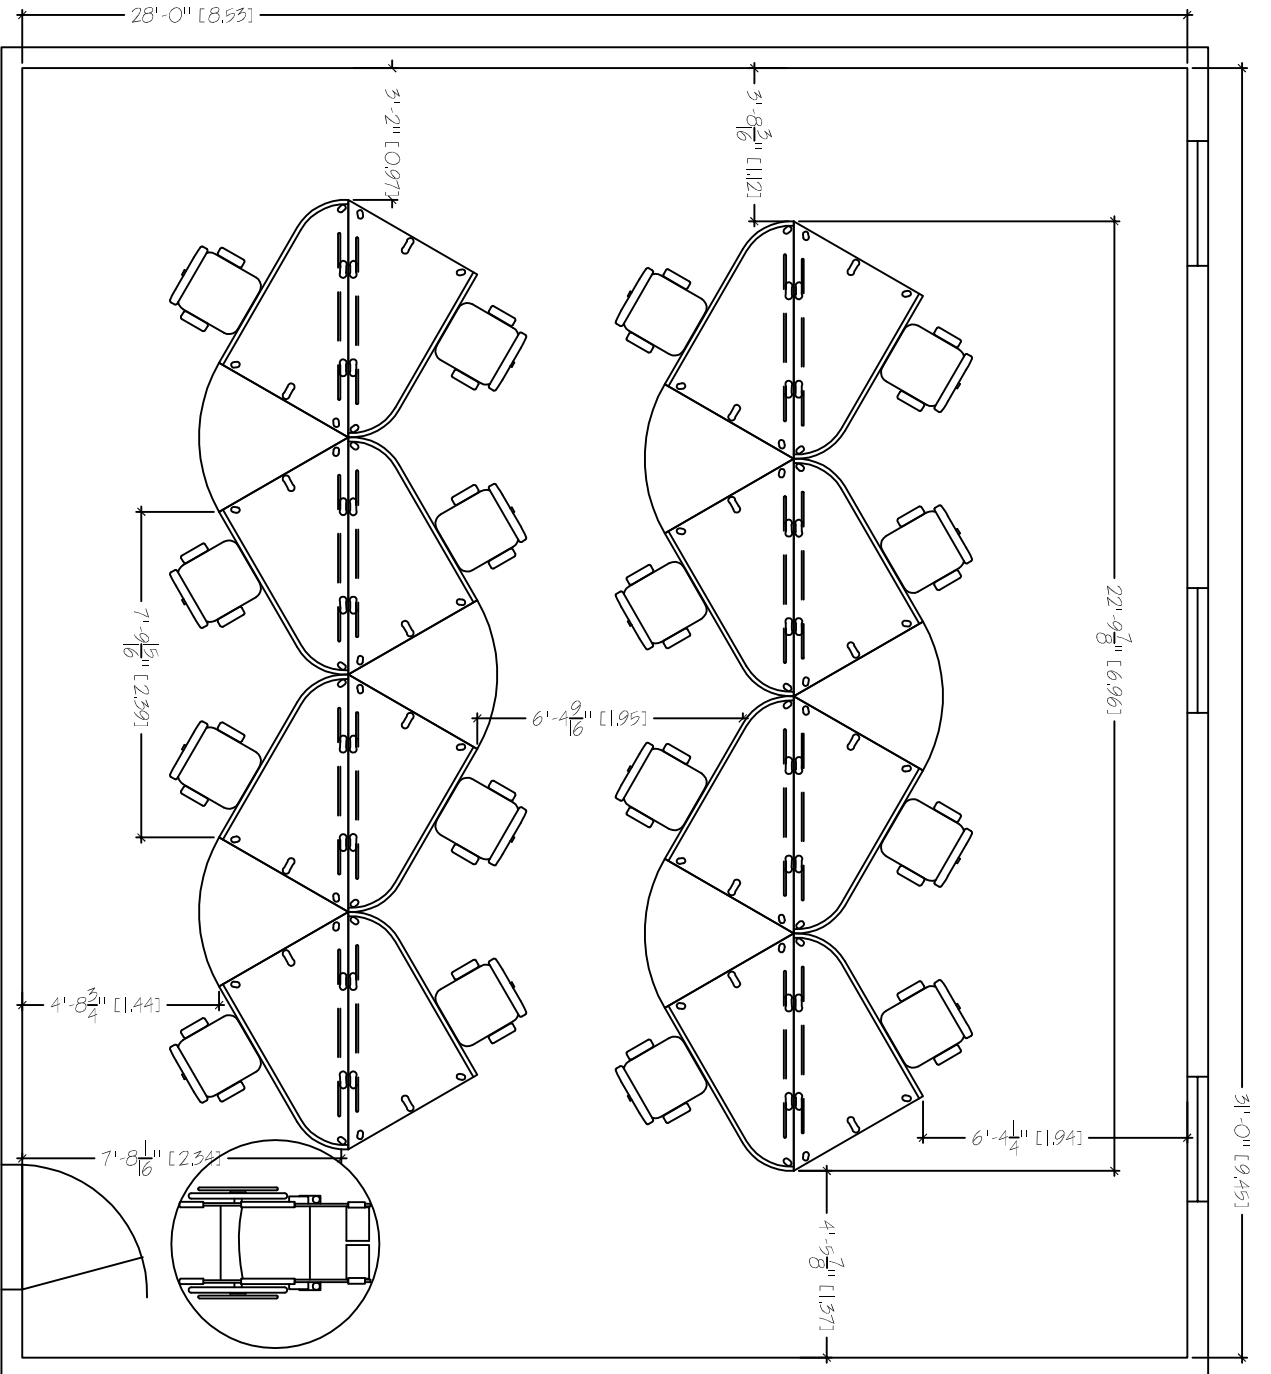

EXCHANGE TABLES
 28'X31'
 SEAT COUNT: 16

SMARTdesks
 514F Progress Drive
 Luthlum, MD 21090
 800.770.7042
 www.smartdesks.com

Property of CBT Supply, Inc. Not to be duplicated.
 All ideas, plans or arrangements indicated in this drawing
 are copyrighted and owned by CBT Supply, Inc. and shall not
 be reproduced, used or disclosed to any person or firm or
 corporation without written permission of CBT Supply, Inc.

SMARTdesks
 DESIGN CENTER