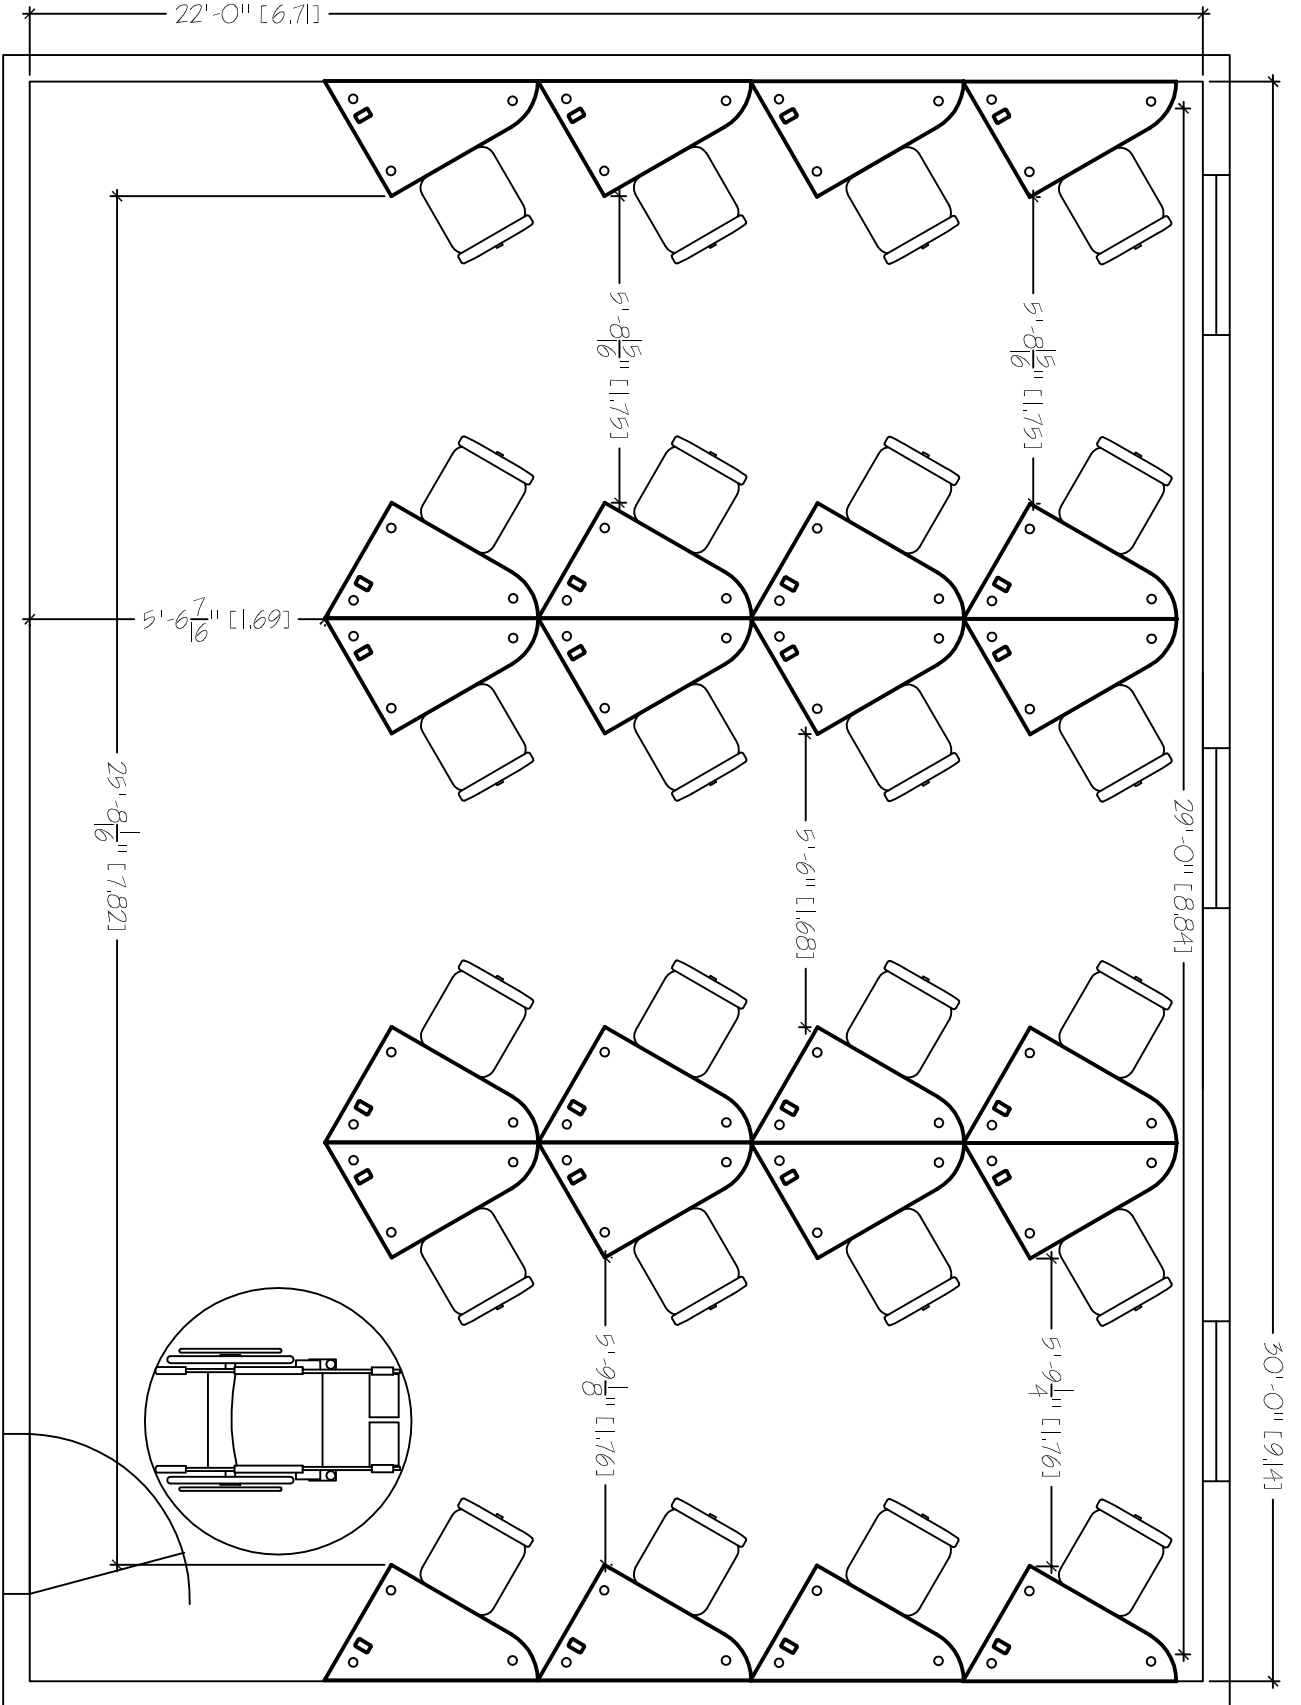

GROUP  
 22'X30'  
 SEAT COUNT: 24

SMARTdesks  
 514F Progress Drive  
 Linthicum, MD 21090  
 800.770.7042  
 www.smartdesks.com

Property of CBT Supply, Inc. Not to be duplicated.  
 All ideas, plans or arrangements indicated in this drawing  
 are copyrighted and owned by CBT Supply, Inc. and shall not  
 be reproduced, used or disclosed to any person or firm or  
 corporation without written permission of CBT Supply, Inc.