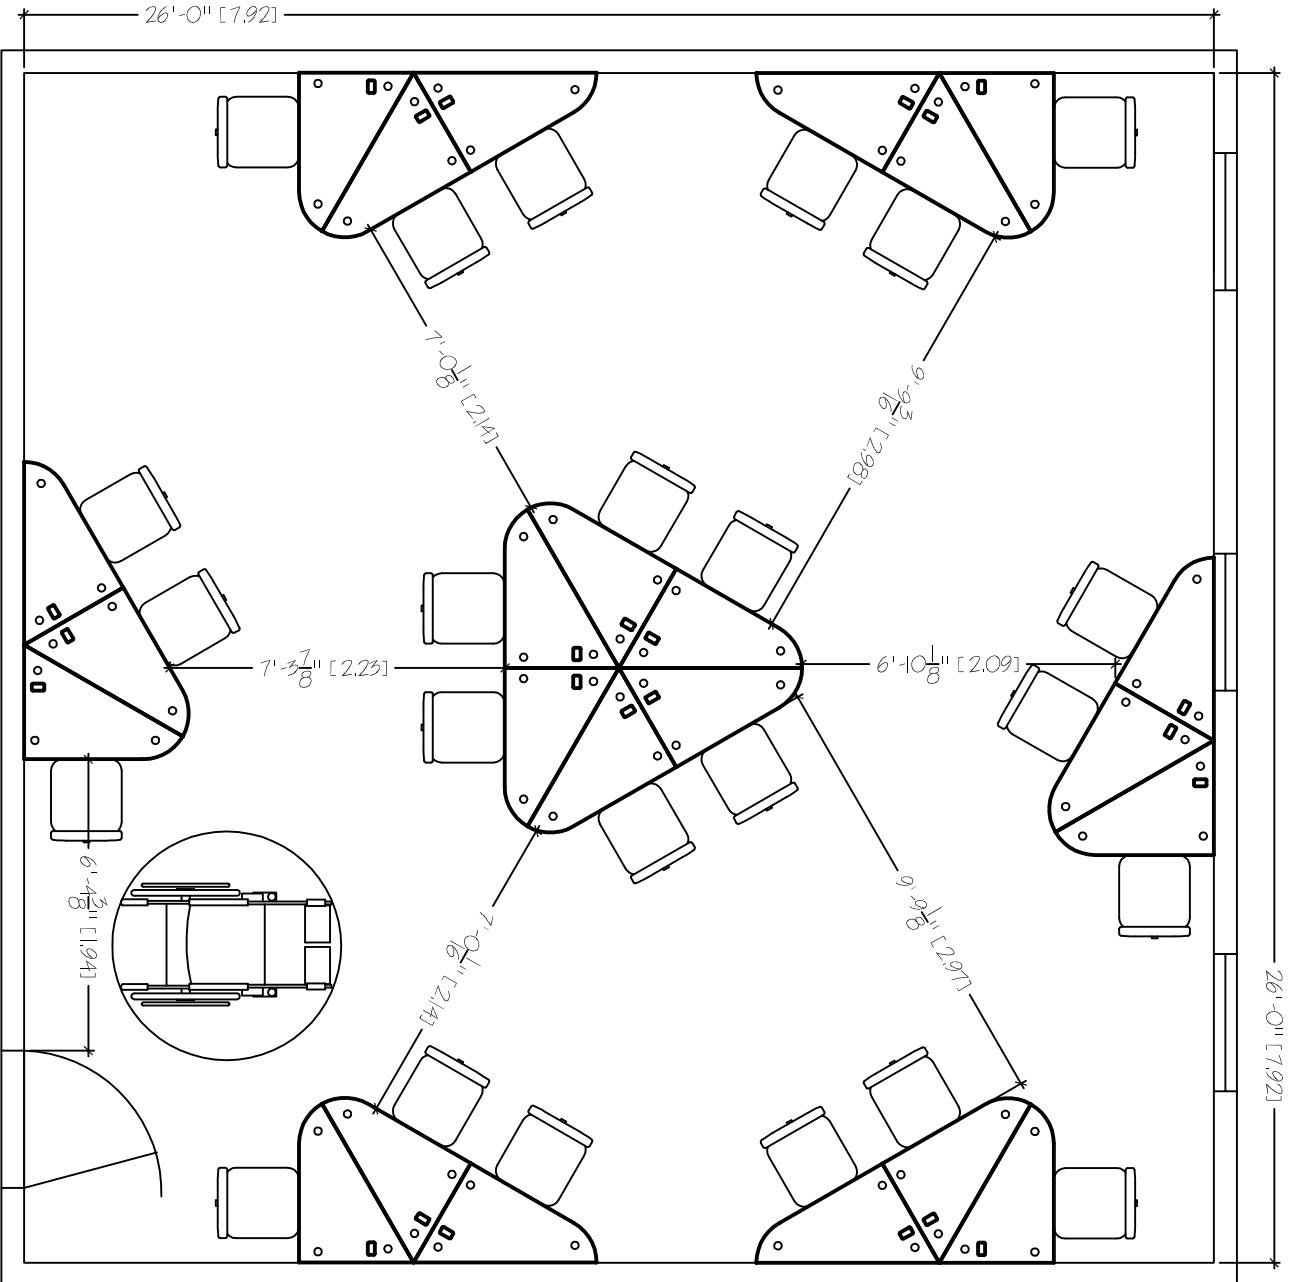

GROUP  
 26' X 26'  
 SEAT COUNT: 24

SMARTdesks  
 514F Progress Drive  
 Luthium, MD 21090  
 800.770.7042  
 www.smartdesks.com

Property of CBT Supply, Inc. Not to be duplicated.  
 All ideas, plans or arrangements indicated in this drawing  
 are copyrighted and owned by CBT Supply, Inc. and shall not  
 be reproduced, used or disclosed to any person or firm or  
 corporation without written permission of CBT Supply, Inc.

**SMARTdesks®**  
 DESIGN CENTER