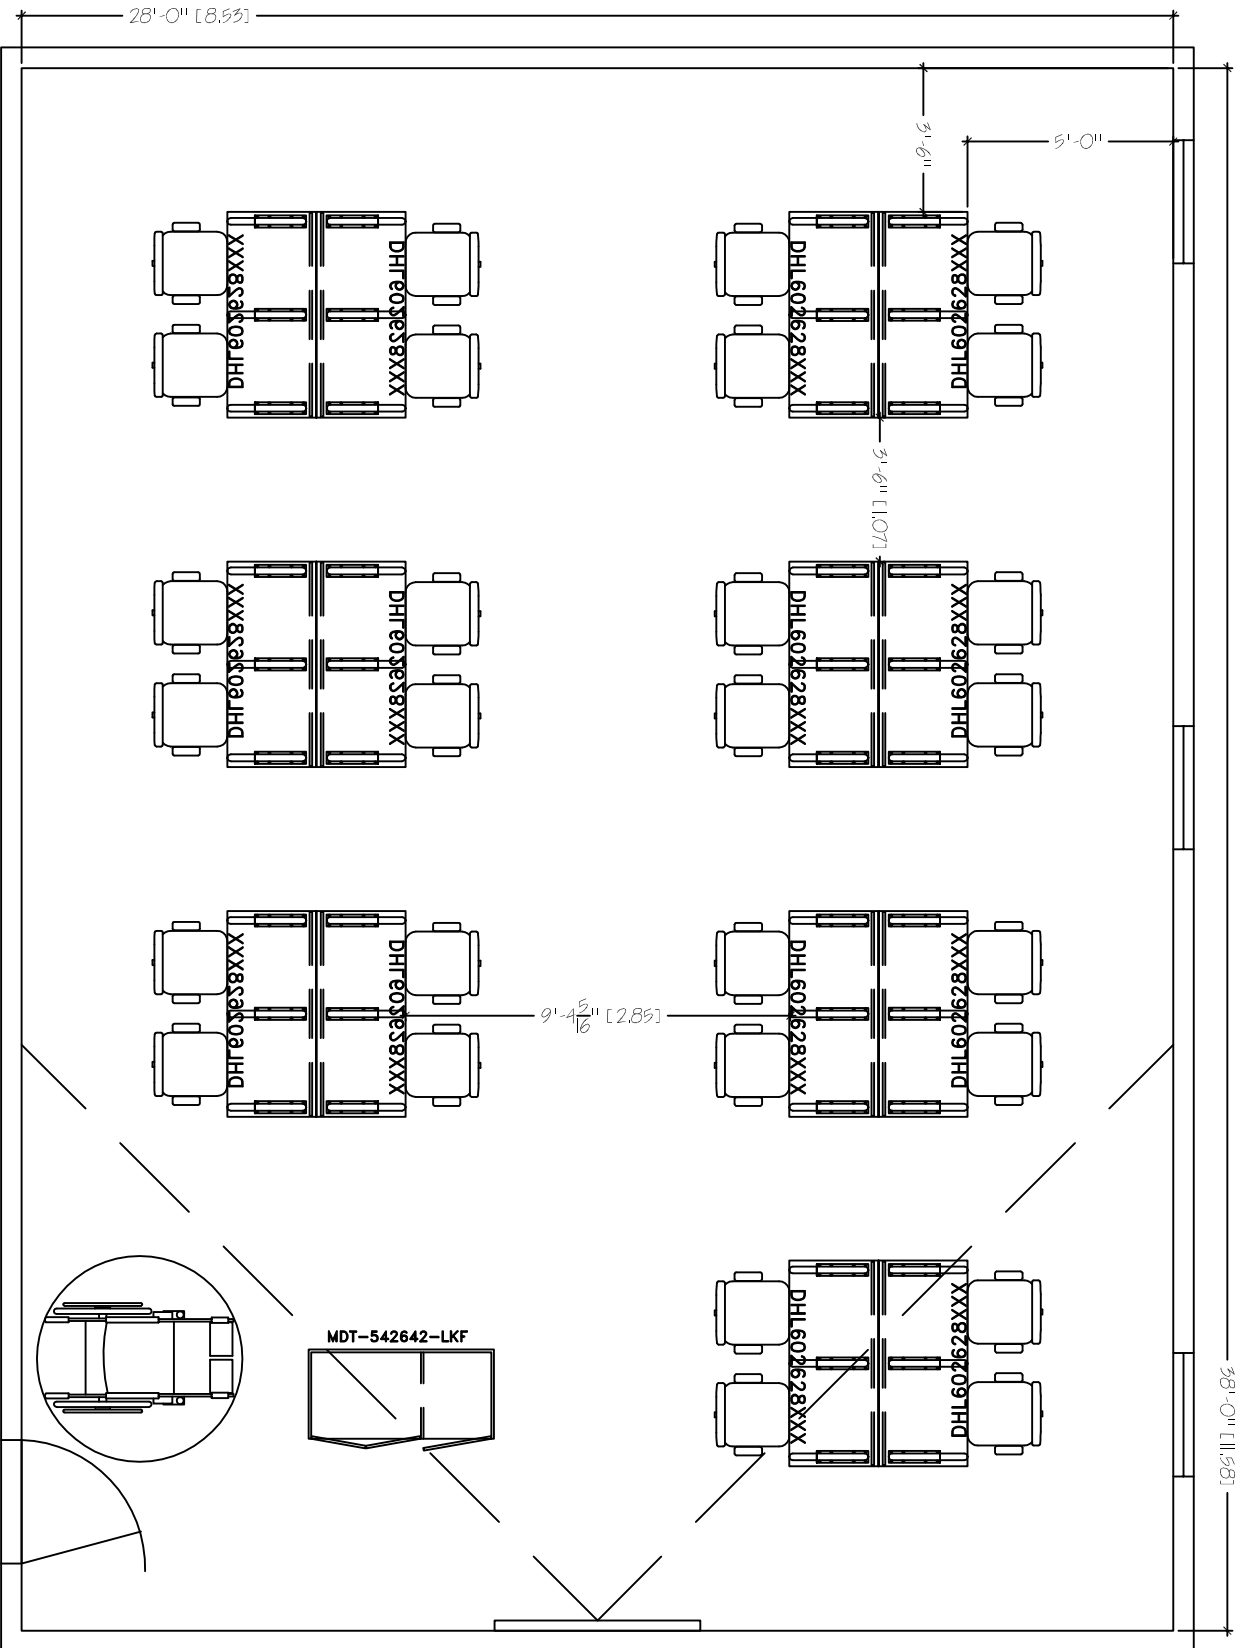

HORIZON LINE
 28'X38'
 SEAT COUNT: 28

SMARTdesks
 514F Progress Drive
 Luthlum, MD 21090
 800.770.7042
 www.smartdesks.com

Property of CRT Supply, Inc. Not to be duplicated.
 All ideas, plans or arrangements indicated in this drawing
 are copyrighted and owned by CRT Supply, Inc. and shall not
 be reproduced, used or disclosed to any person or firm or
 corporation without written permission of CRT Supply, Inc.

SMARTdesks
 DESIGN CENTER