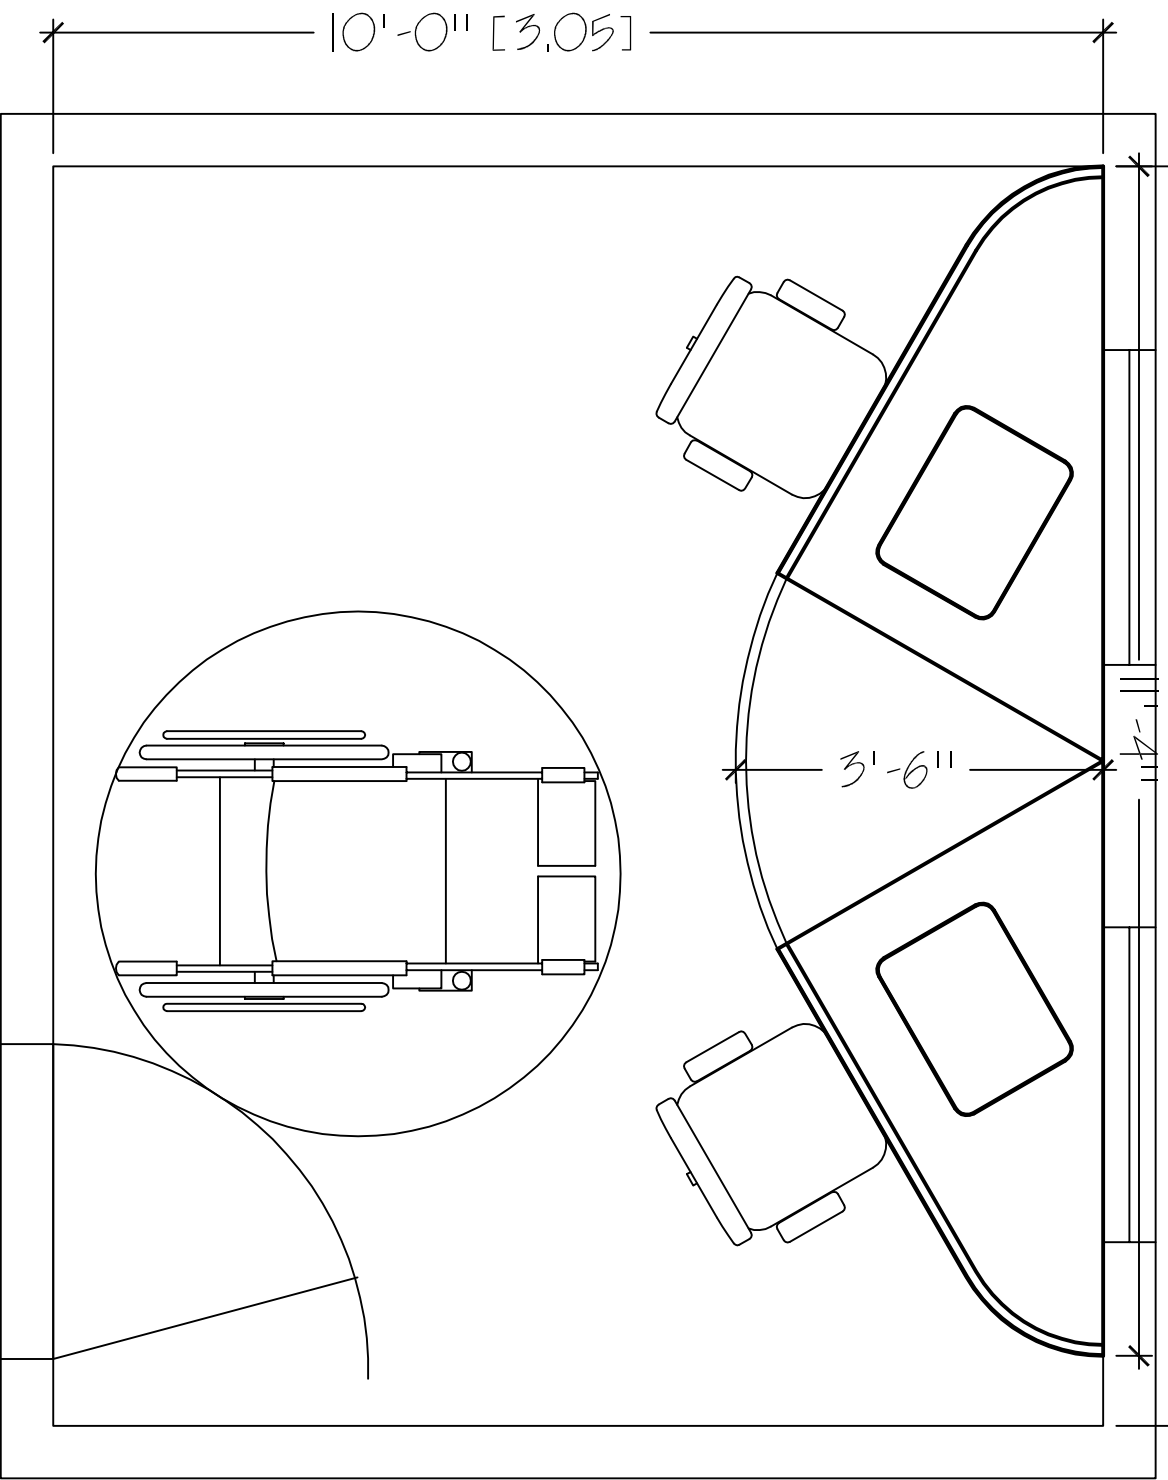

12'-0" [3,66]

EXCHANGE TABLES  
 10'X12'  
 SEAT COUNT: 2

SMARTdesks  
 514F Progress Drive  
 Linthicum, MD 21090  
 800.770.7042  
 www.smartdesks.com

Property of CBT Supply, Inc. Not to be duplicated.  
 All ideas, plans or arrangements indicated in this drawing  
 are copyrighted and owned by CBT Supply, Inc. and shall not  
 be reproduced, used or disclosed to any person or firm or  
 corporation without written permission of CBT Supply, Inc.

DESIGN CENTER