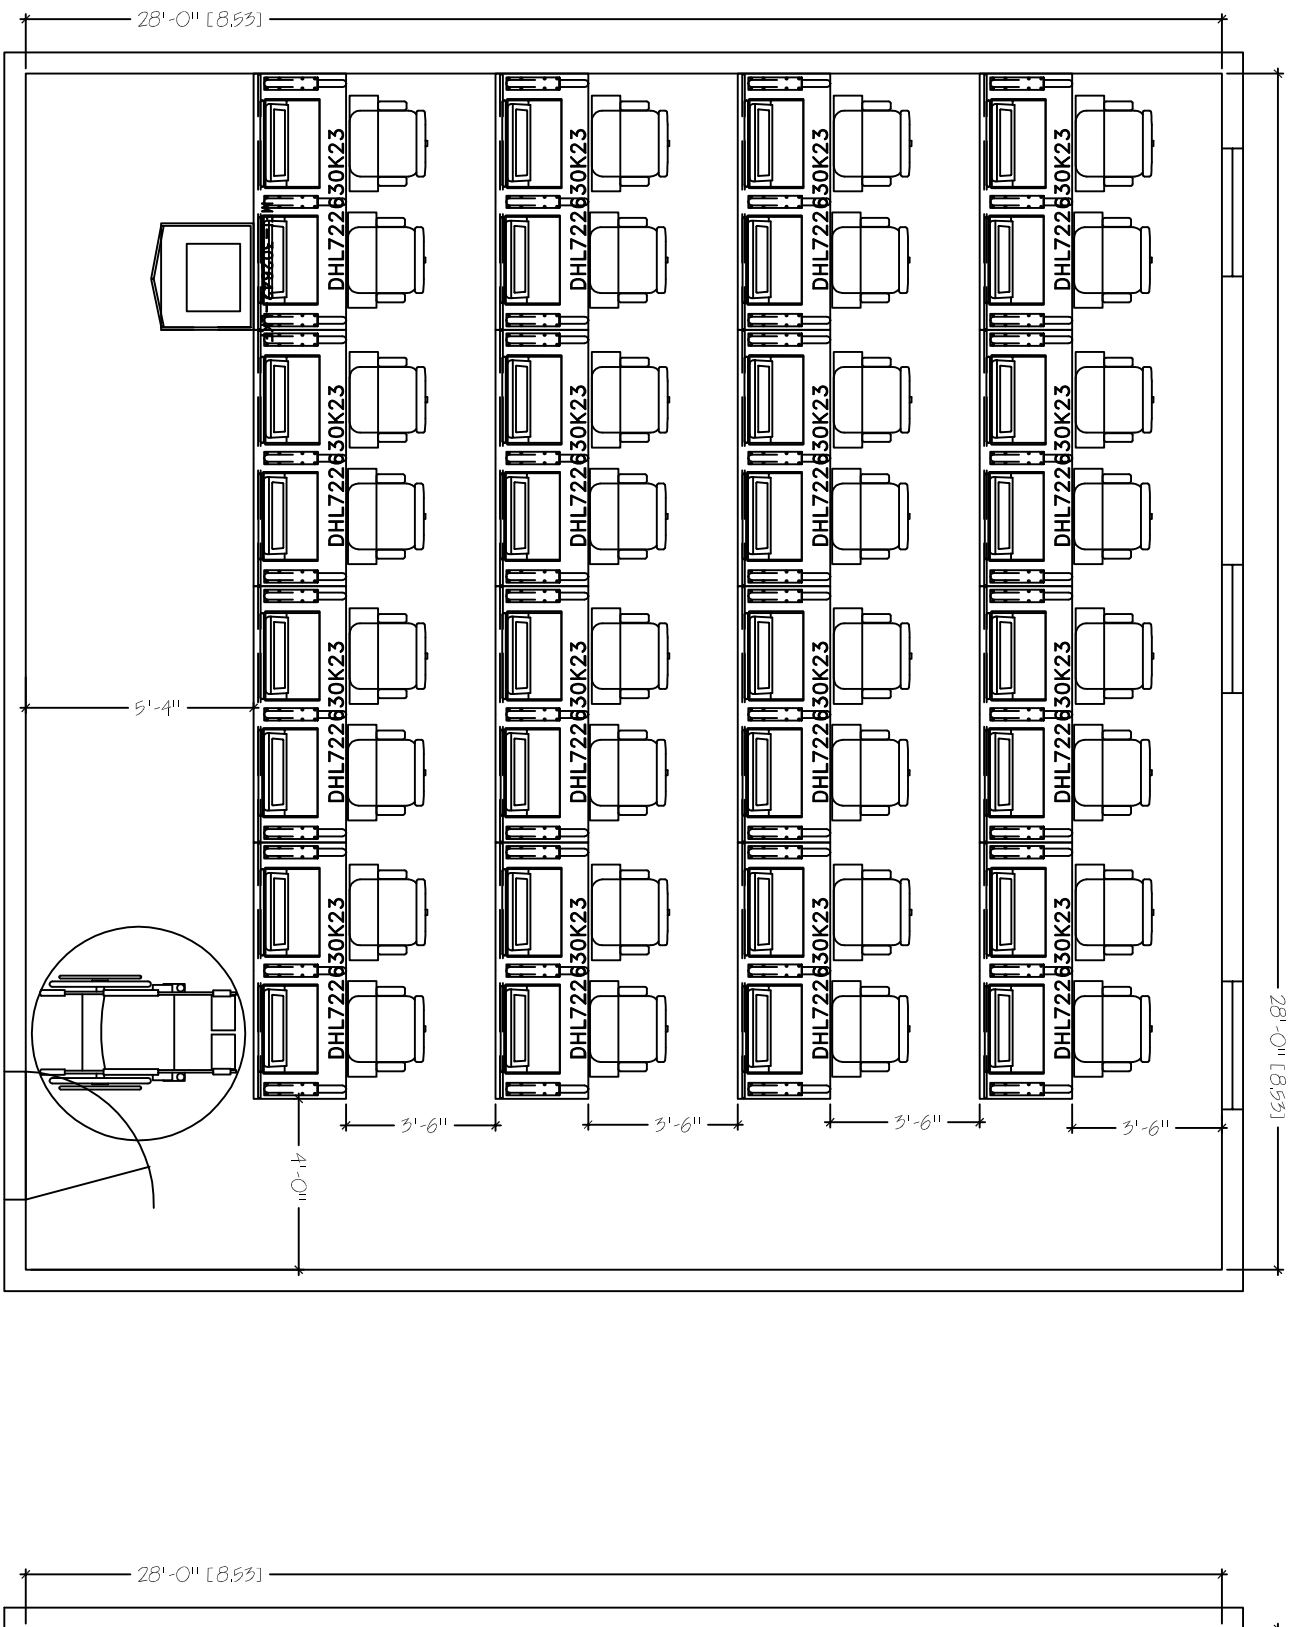

HORIZON LINE FK23
 28'X28'
 SEAT COUNT: 32

SMARTdesks
 514F Progress Drive
 Luthlum, MD 21090
 800.770.7042
 www.smartdesks.com

Property of CRT Supply, Inc. Not to be duplicated.
 All ideas, plans or arrangements indicated in this drawing
 are copyrighted and owned by CRT Supply, Inc. and shall not
 be reproduced, used or disclosed to any person or firm or
 corporation without written permission of CRT Supply, Inc.

SMARTdesks®
 DESIGN CENTER