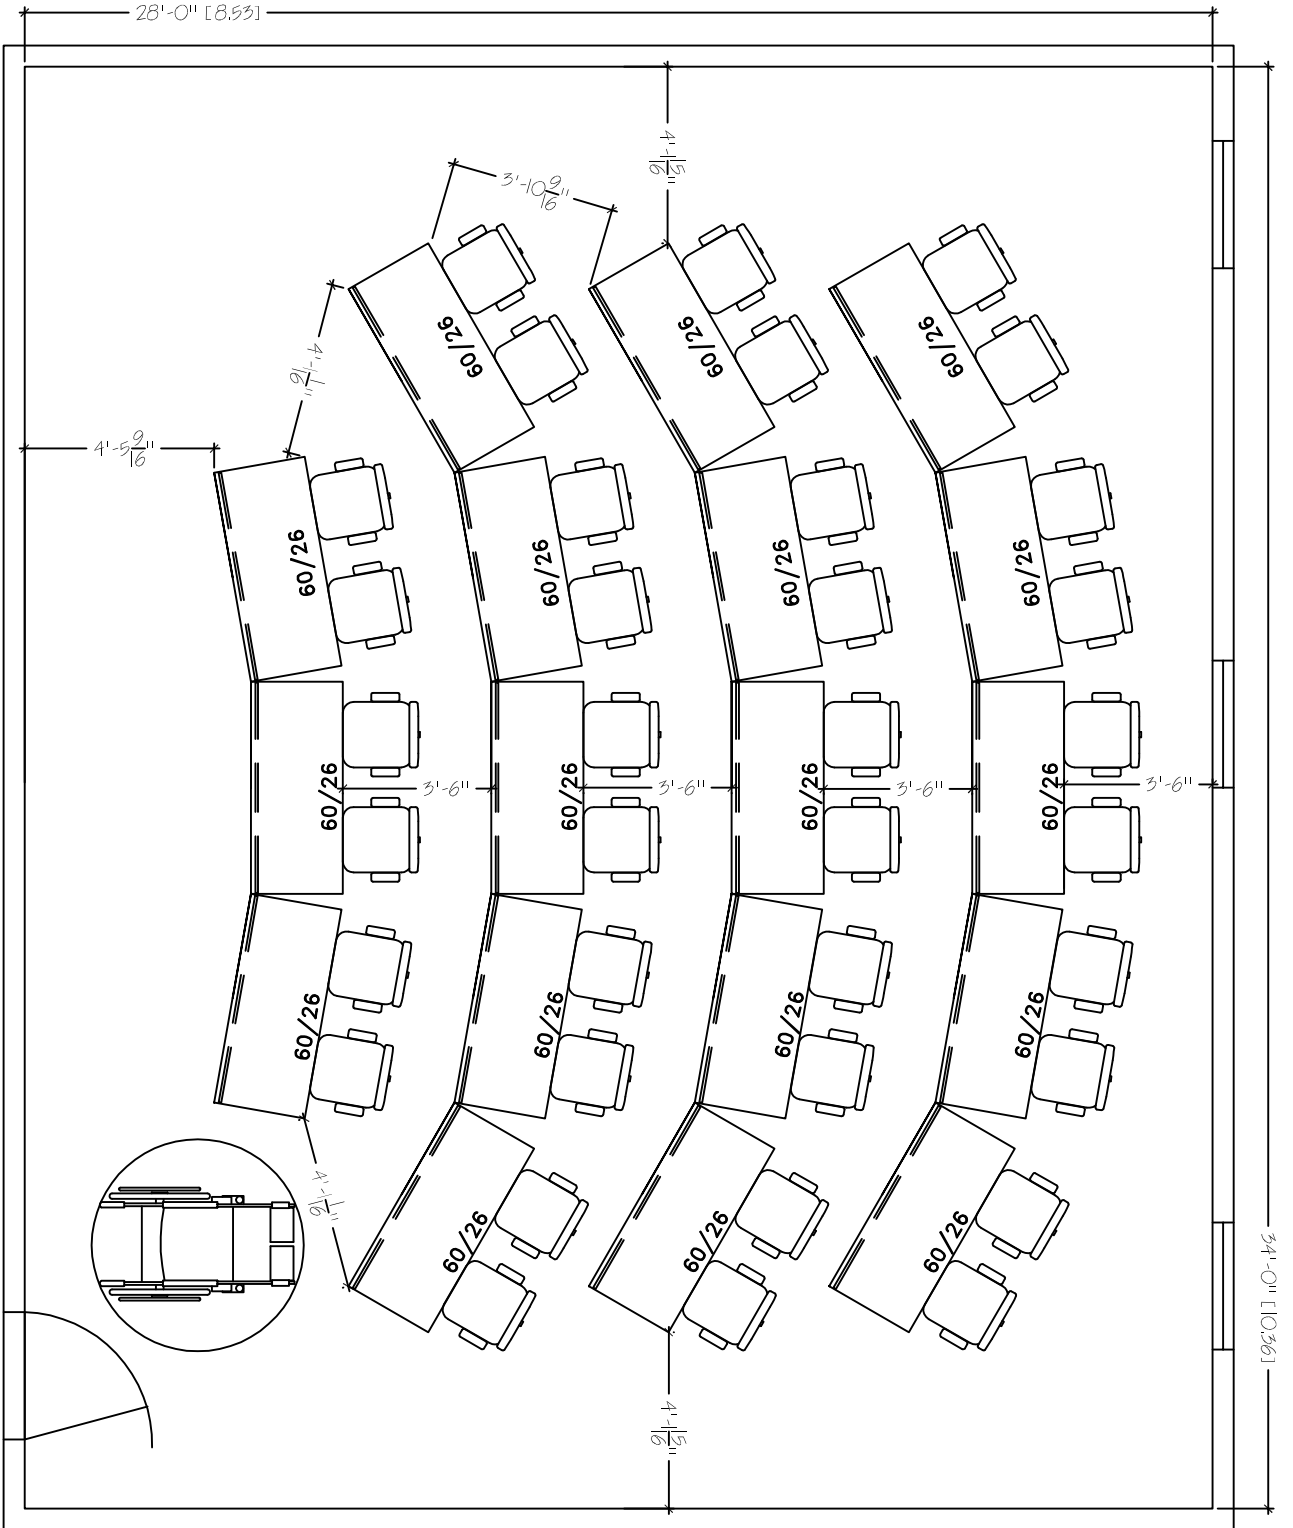

DESK OR TABLE  
 28' X 34'  
 SEAT COUNT: 36

SMARTdesks  
 514F Progress Drive  
 Luthicum, MD 21090  
 800.770.7042  
 www.smartdesks.com

Property of CRT Supply, Inc. Not to be duplicated.  
 All ideas, plans or arrangements indicated in this drawing  
 are copyrighted and owned by CRT Supply, Inc. and shall not  
 be reproduced, used or disclosed to any person or firm or  
 corporation without written permission of CRT Supply, Inc.

**SMARTdesks**  
 DESIGN CENTER