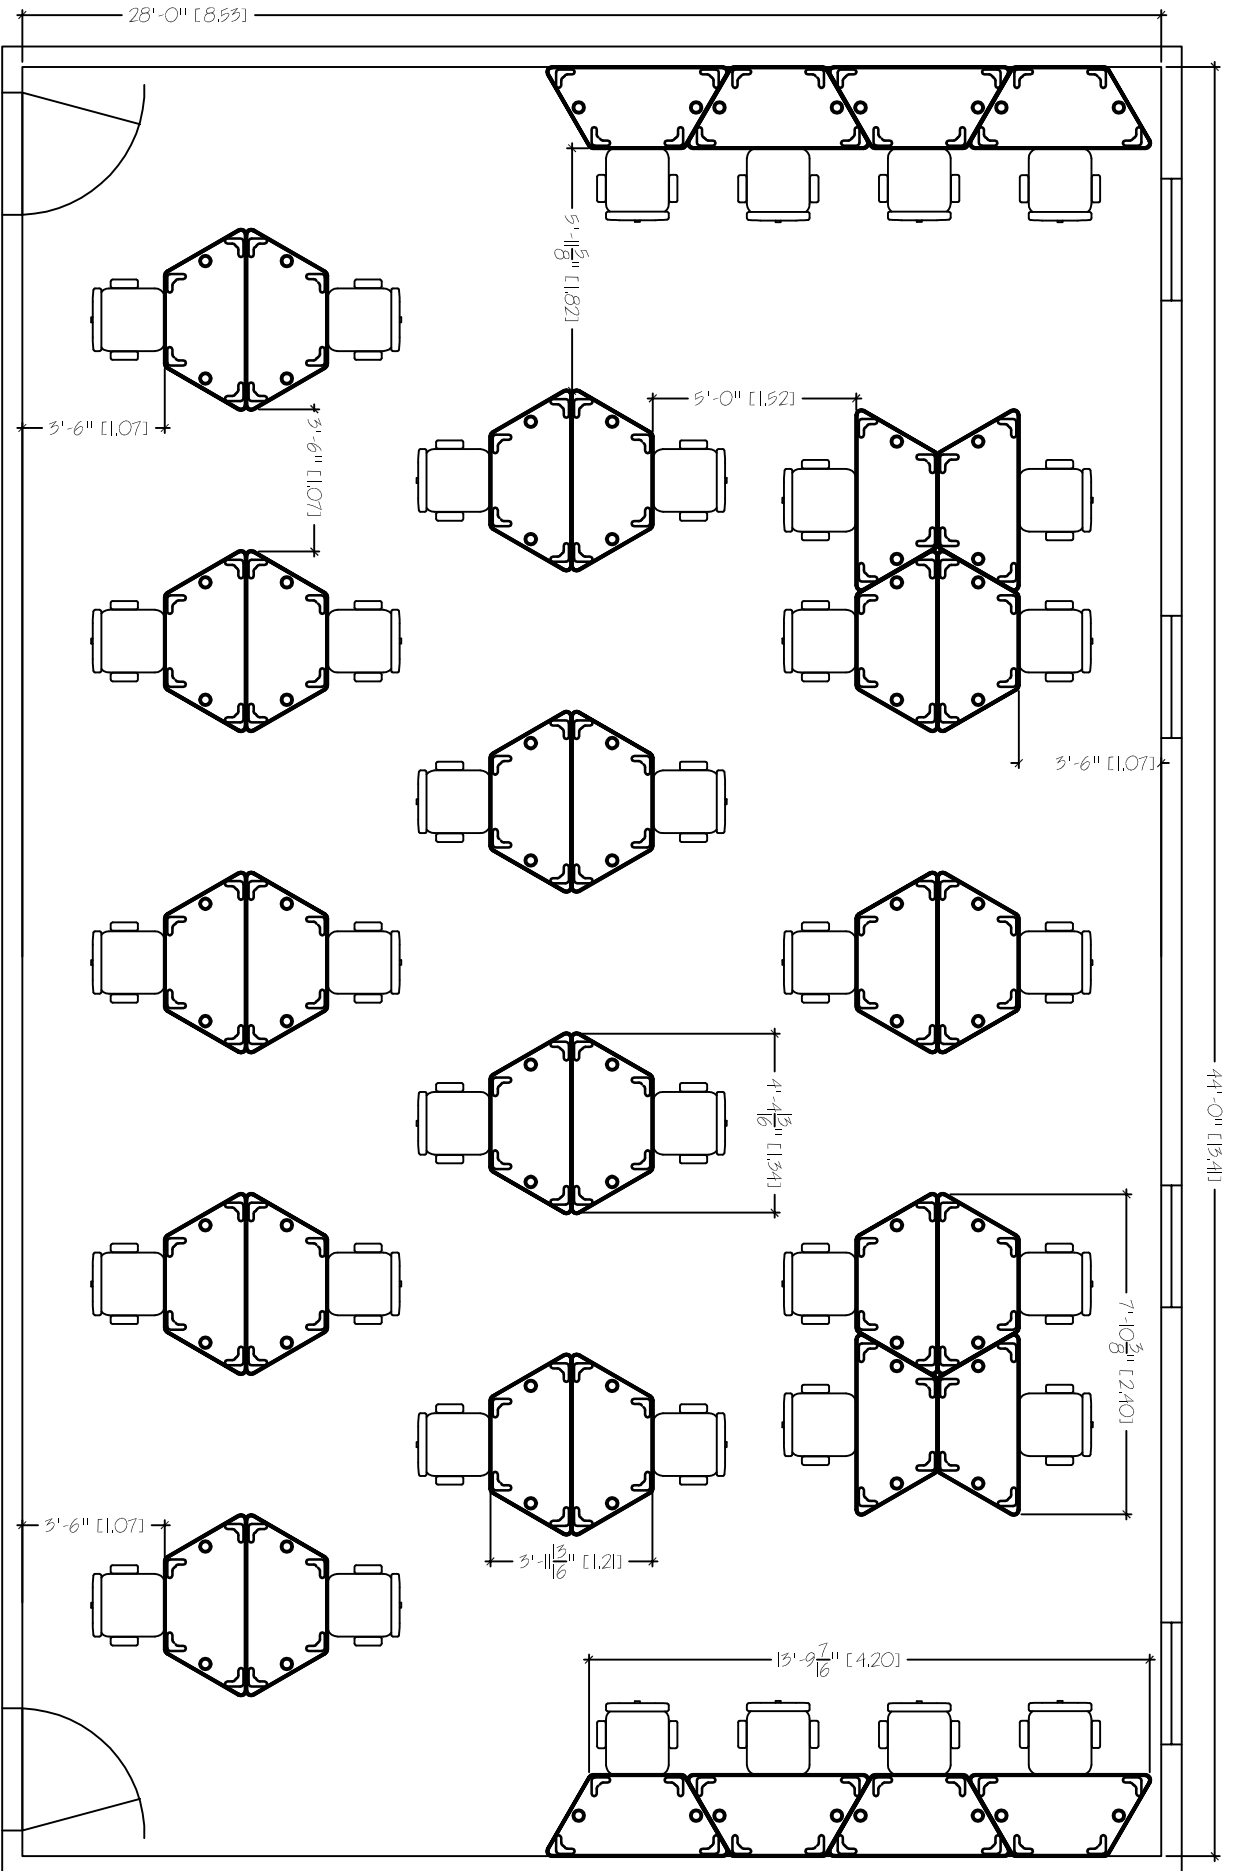

TRAPEZA  
28'X44'  
TABLE COUNT: 36

SMARTdesks  
514F Progress Drive  
Linthicum, MD 21090  
800.770.7042  
www.smartdesks.com

Property of CBT Supply, Inc. Not to be duplicated.  
All ideas, plans or arrangements indicated in this drawing  
are copyrighted and owned by CBT Supply, Inc. and shall not  
be reproduced, used or disclosed to any person or firm or  
corporation without written permission of CBT Supply, Inc.