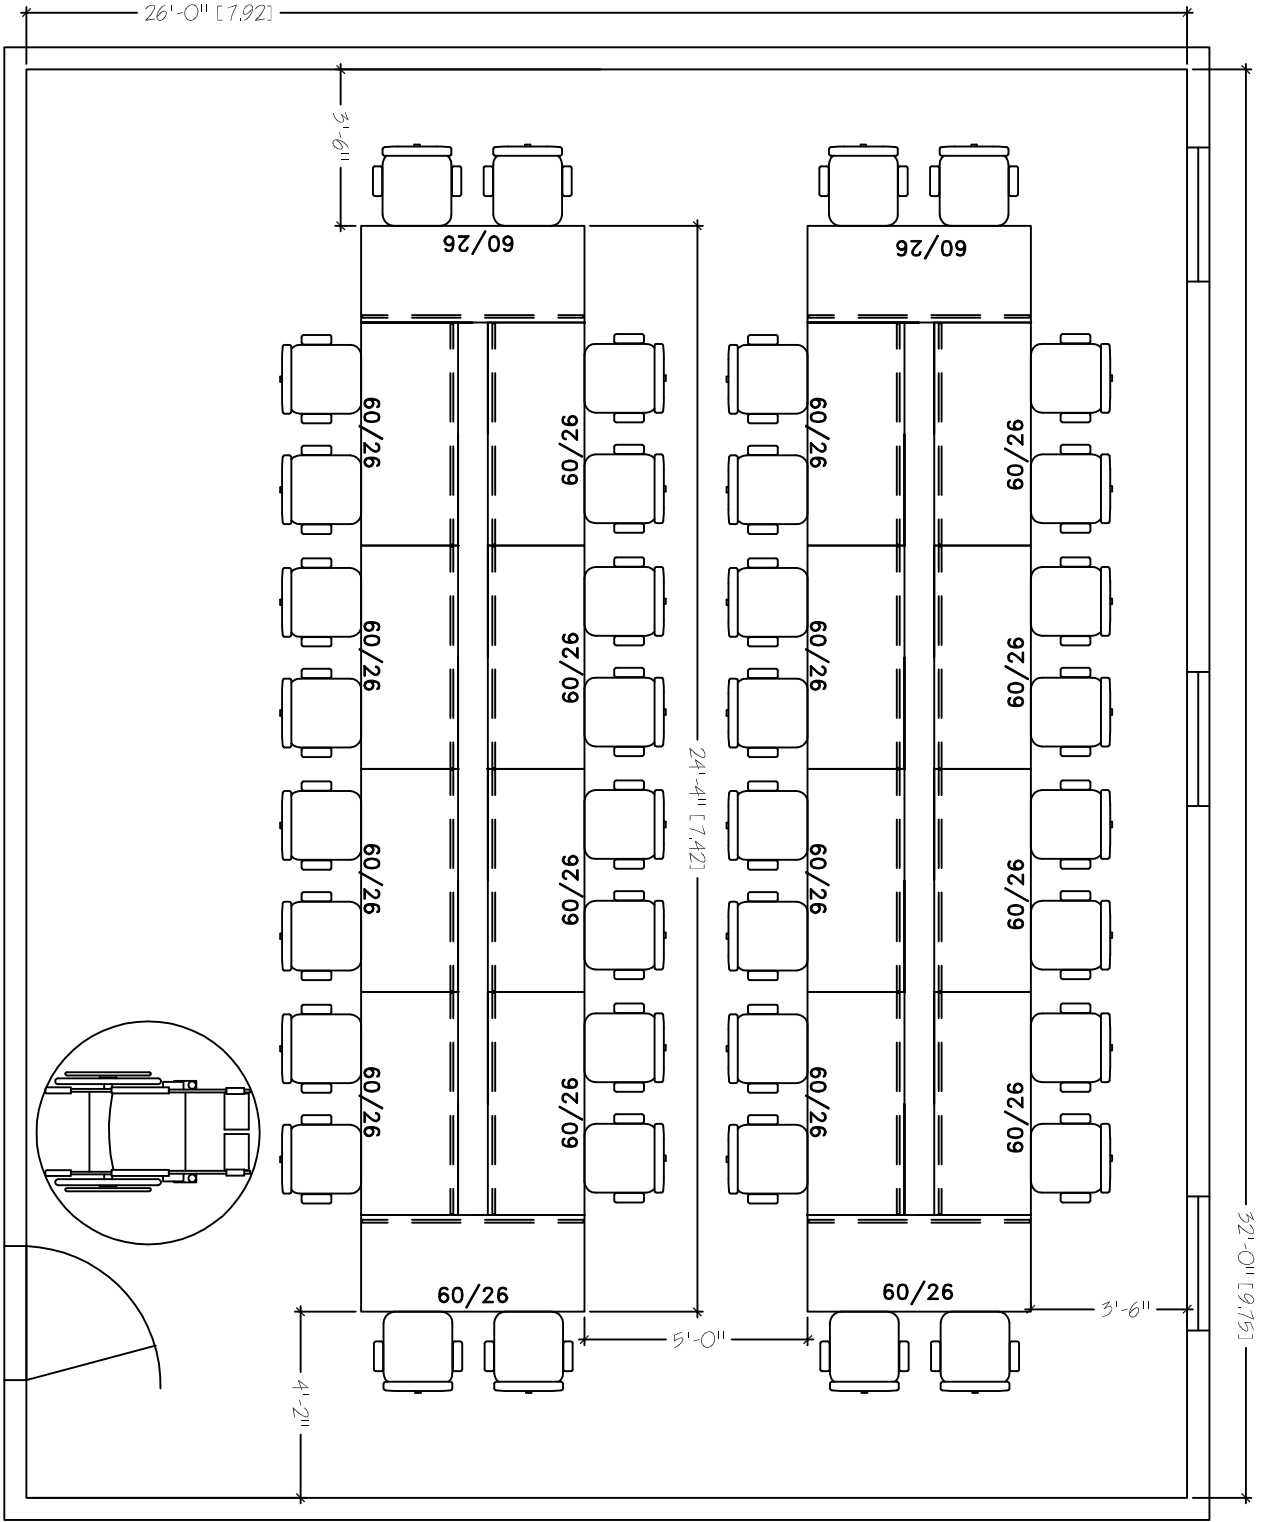

DESK OR TABLE
 26' X 32'
 SEAT COUNT: 40

SMARTdesks
 514F Progress Drive
 Linthicum, MD 21090
 800.770.7042
 www.smartdesks.com

Property of CRT Supply, Inc. Not to be duplicated.
 All ideas, plans or arrangements indicated in this drawing
 are copyrighted and owned by CRT Supply, Inc. and shall not
 be reproduced, used or disclosed to any person or firm or
 corporation without written permission of CRT Supply, Inc.

SMARTdesks
 DESIGN CENTER