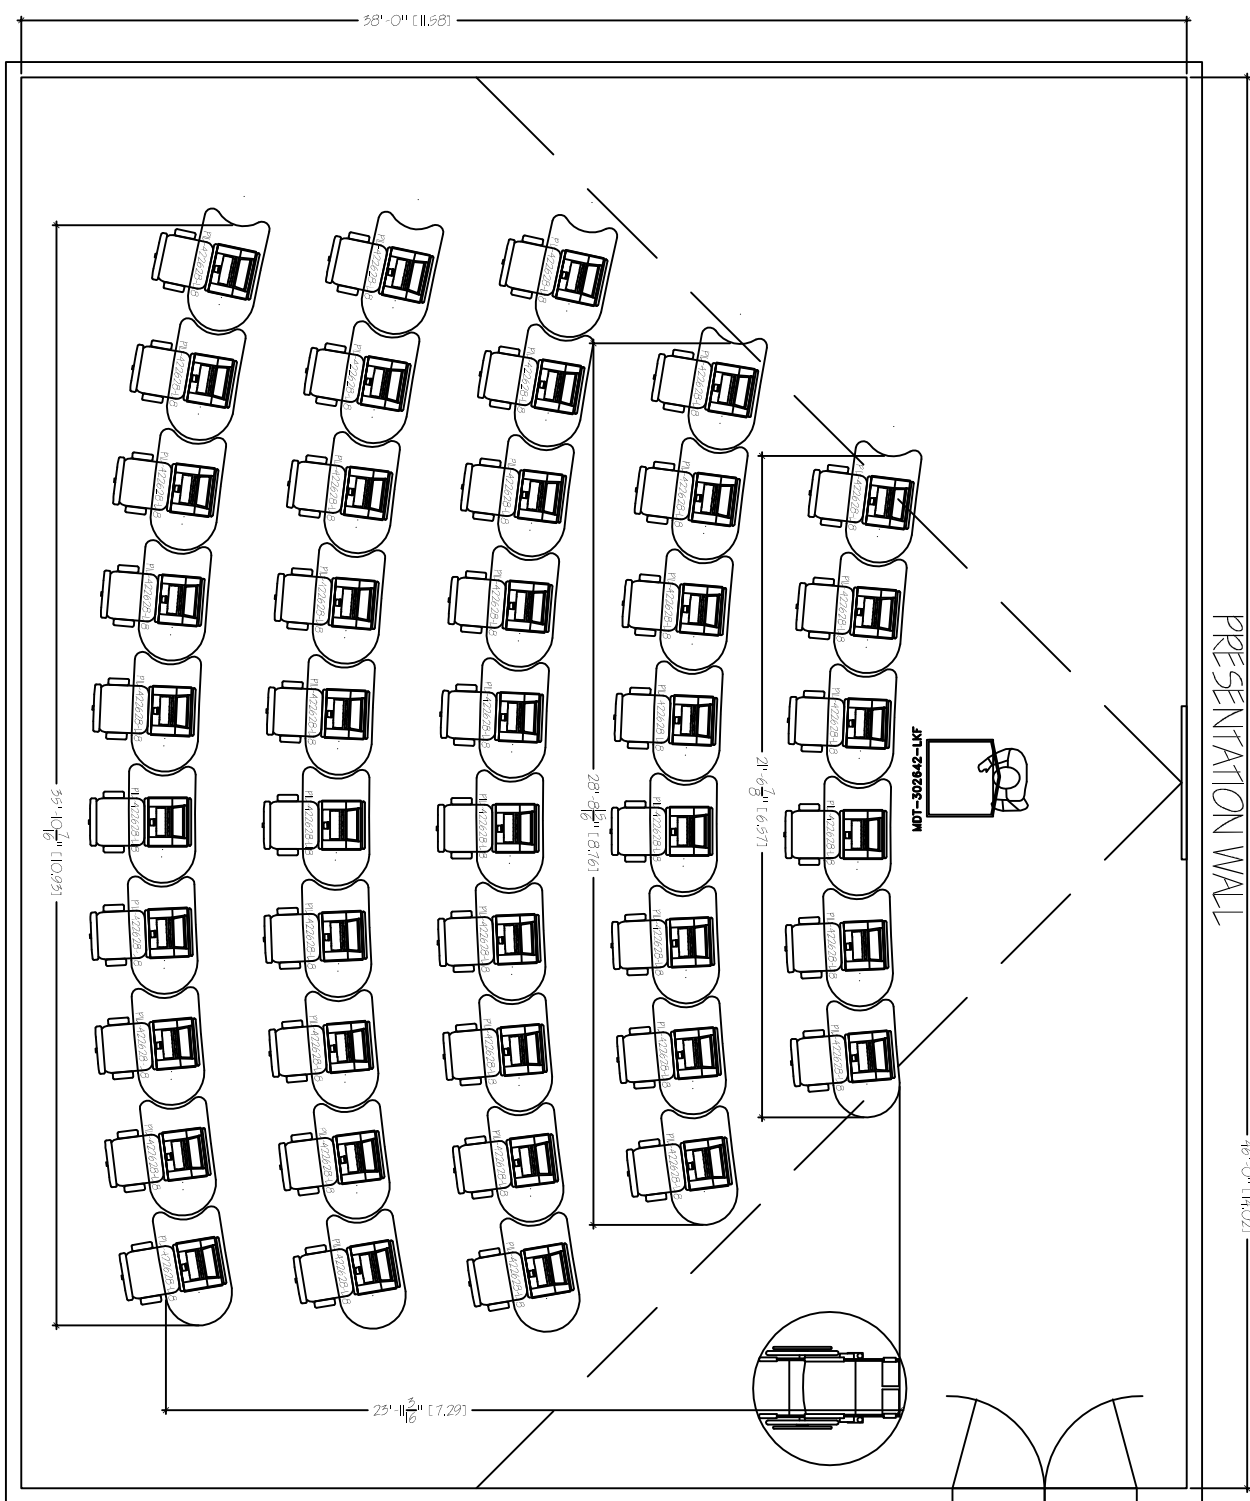

PRESENTATION WALL

46'-0" [14.02]

P: 1 TABLES  
 38' X 46'  
 TABLE COUNT: 44

SMARTdesks  
 514F Progress Drive  
 Luthlum, MD 21090  
 800.770.7042  
 www.smartdesks.com

Property of CRT Supply, Inc. Not to be duplicated.  
 All ideas, plans or arrangements indicated in this drawing  
 are copyrighted and owned by CRT Supply, Inc. and shall not  
 be reproduced, used or disclosed to any person or firm or  
 corporation without written permission of CRT Supply, Inc.

**SMARTdesks®**

DESIGN CENTER