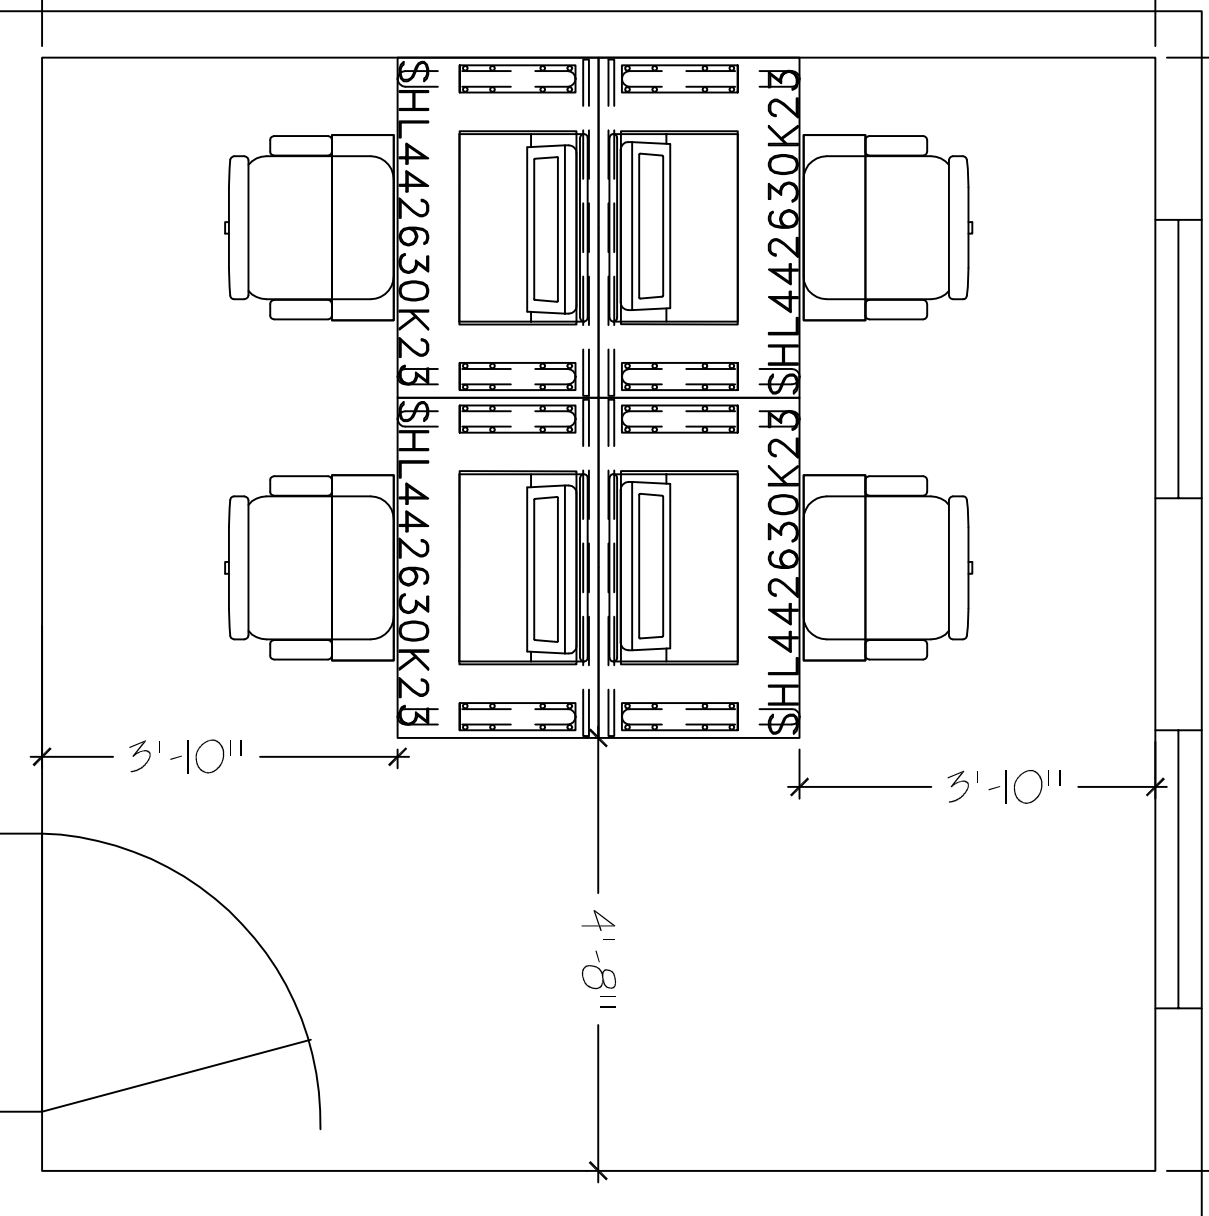

12'-0" [3,66]

12'-0" [3,66]

3'-10"

4'-8"

3'-10"

HORIZON LINE FK23  
 12'X12'  
 SEAT COUNT: 4

SMARTdesks  
 514F Progress Drive  
 Linthicum, MD 21090  
 800.770.7042  
 www.smartdesks.com

Property of CBT Supply, Inc. Not to be duplicated.  
 All ideas, plans or arrangements indicated in this drawing  
 are copyrighted and owned by CBT Supply, Inc. and shall not  
 be reproduced, used or disclosed to any person or firm or  
 corporation without written permission of CBT Supply, Inc.