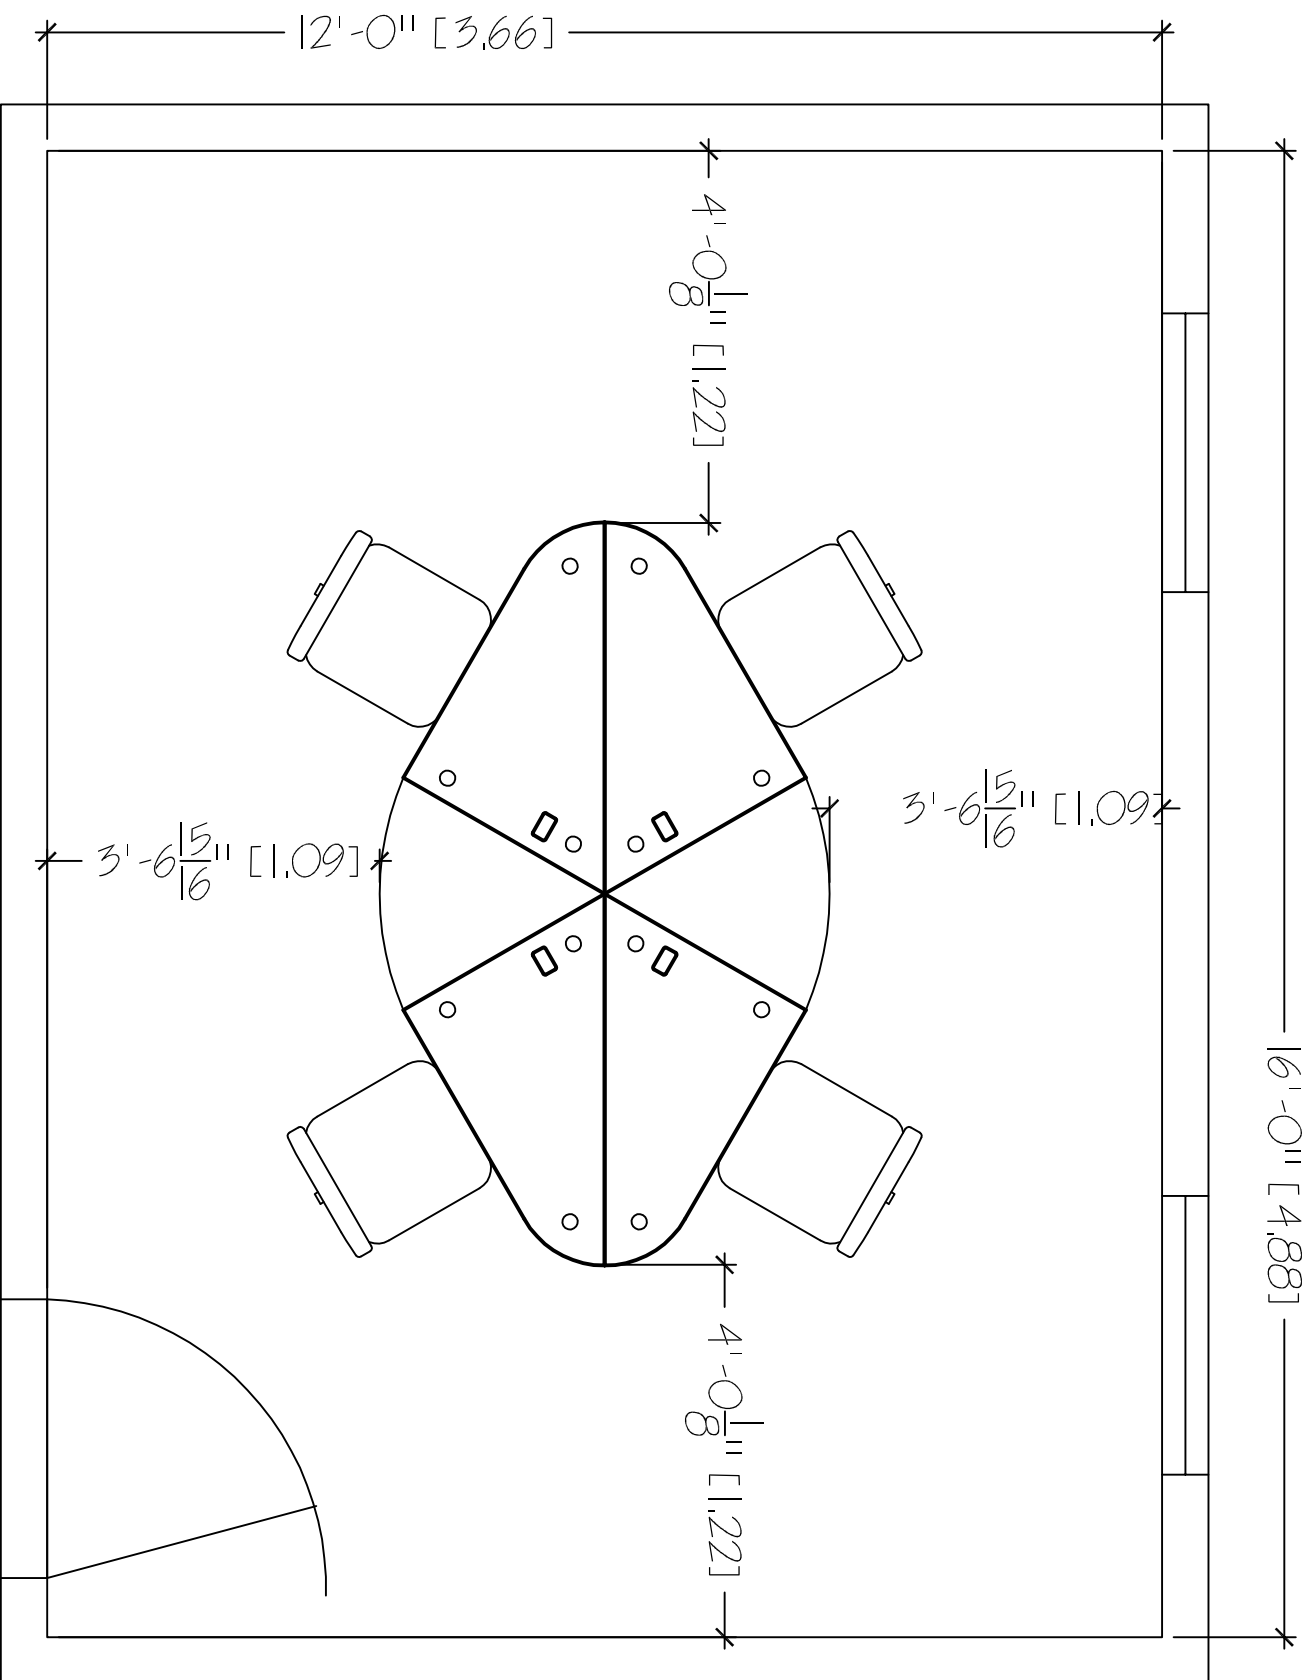

GROUP
12' X 6'
SEAT COUNT: 4

SMARTdesks
514F Progress Drive
Linthicum, MD 21090
800.770.7042
www.smartdesks.com

Property of CRT Supply, Inc. Not to be duplicated.
All ideas, plans or arrangements indicated in this drawing
are copyrighted and owned by CRT Supply, Inc. and shall not
be reproduced, used or disclosed to any person or firm or
corporation without written permission of CRT Supply, Inc.

DESIGN CENTER