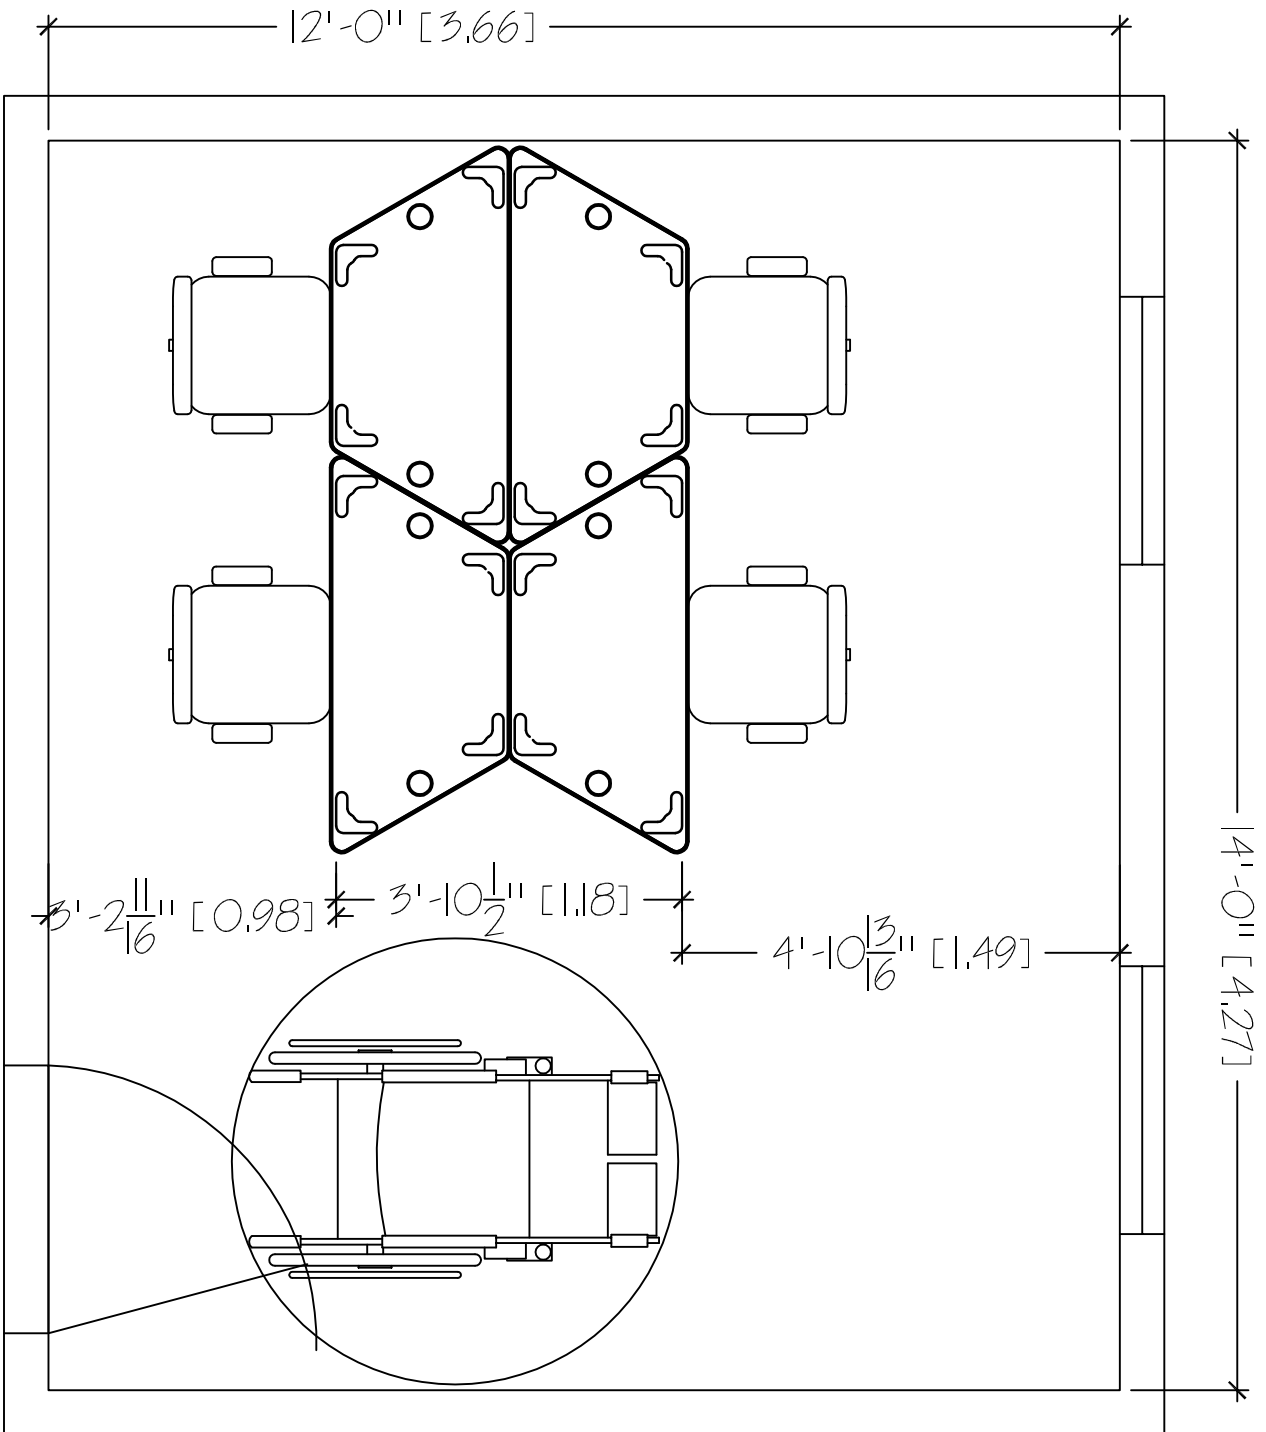

TRAPEZA  
 12'X14'  
 TABLE COUNT: 4

SMARTdesks  
 514F Progress Drive  
 Luthlum, MD 21090  
 800.770.7042  
 www.smartdesks.com

Property of CRT Supply, Inc. Not to be duplicated.  
 All ideas, plans or arrangements indicated in this drawing  
 are copyrighted and owned by CRT Supply, Inc. and shall not  
 be reproduced, used or disclosed to any person or firm or  
 corporation without written permission of CRT Supply, Inc.