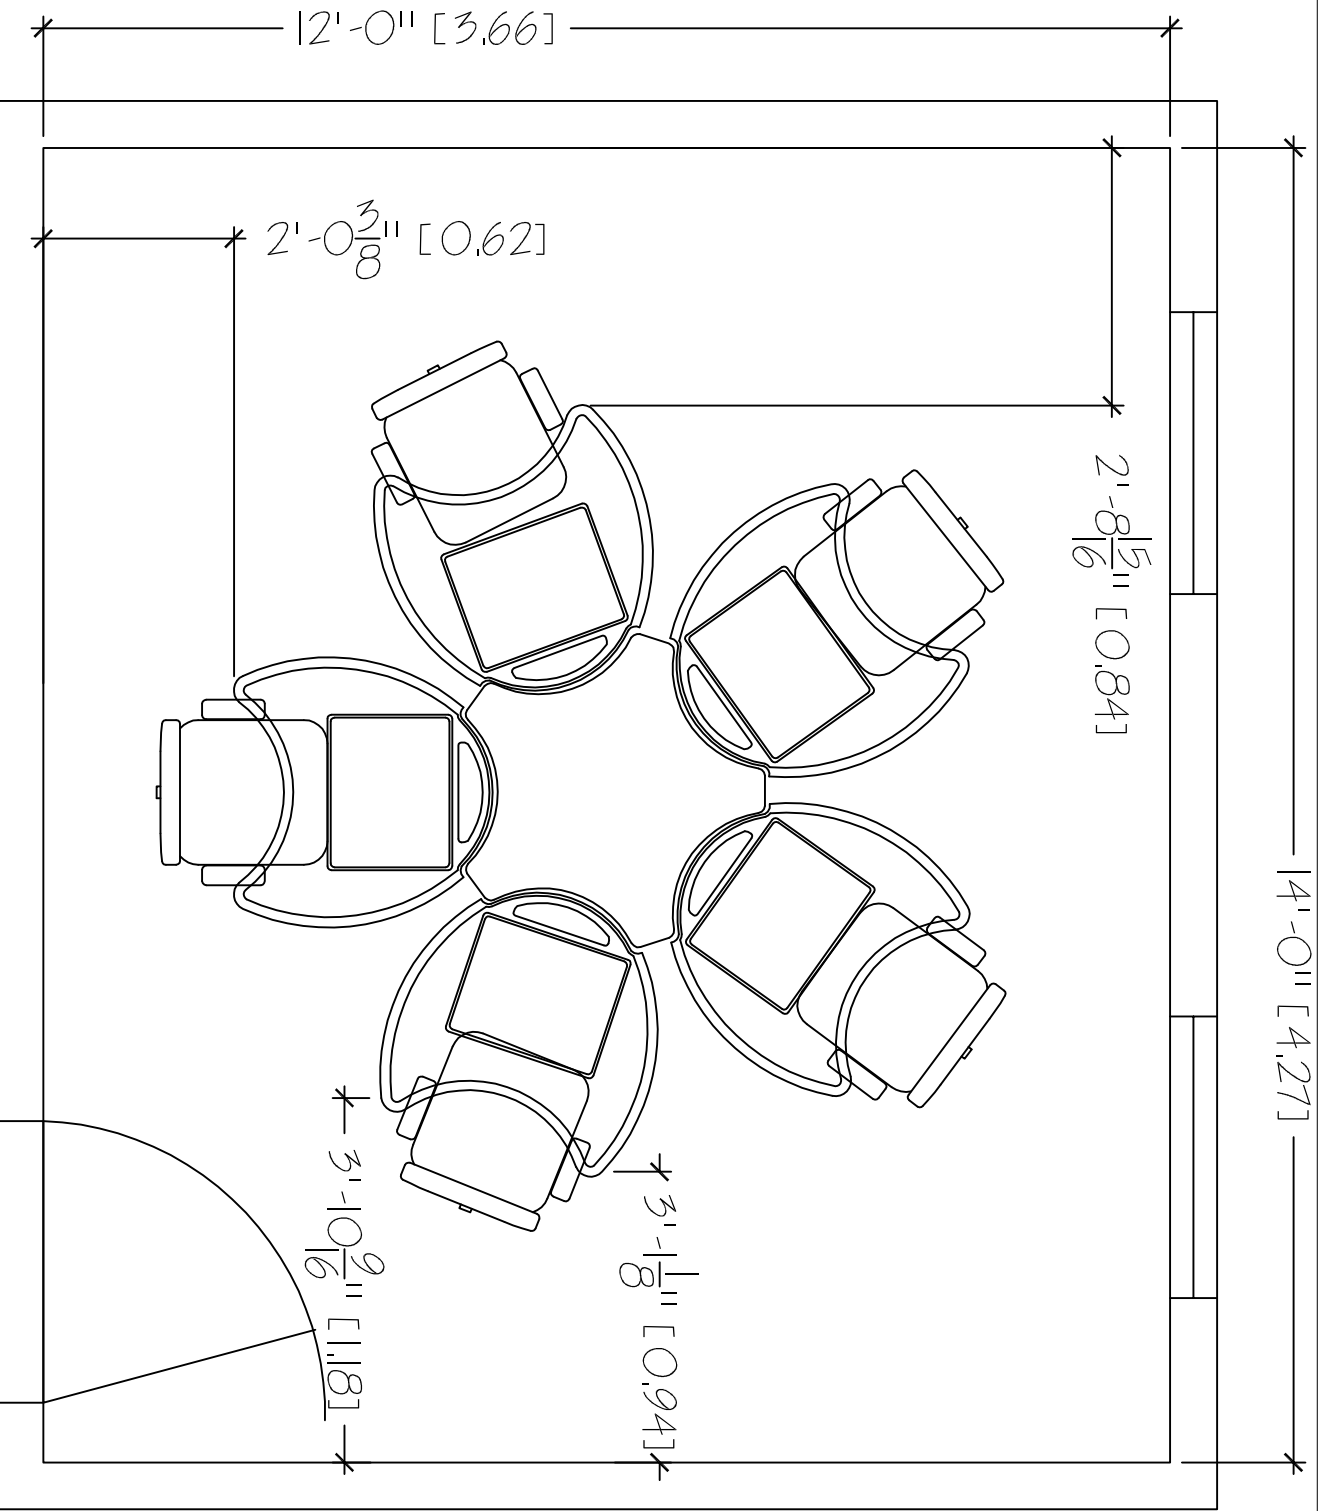

14'-0" [4,27]

2'-8 $\frac{5}{16}$ " [0,84]

12'-0" [3,66]

2'-0 $\frac{3}{16}$ " [0,62]

3'-1 $\frac{1}{8}$ " [0,94]

3'-10 $\frac{9}{16}$ " [1,18]

QUARK TABLES
 12'X14'
 TABLE COUNT: 5

SMARTdesks
 514F Progress Drive
 Luthlum, MD 21090
 800.770.7042
 www.smartdesks.com