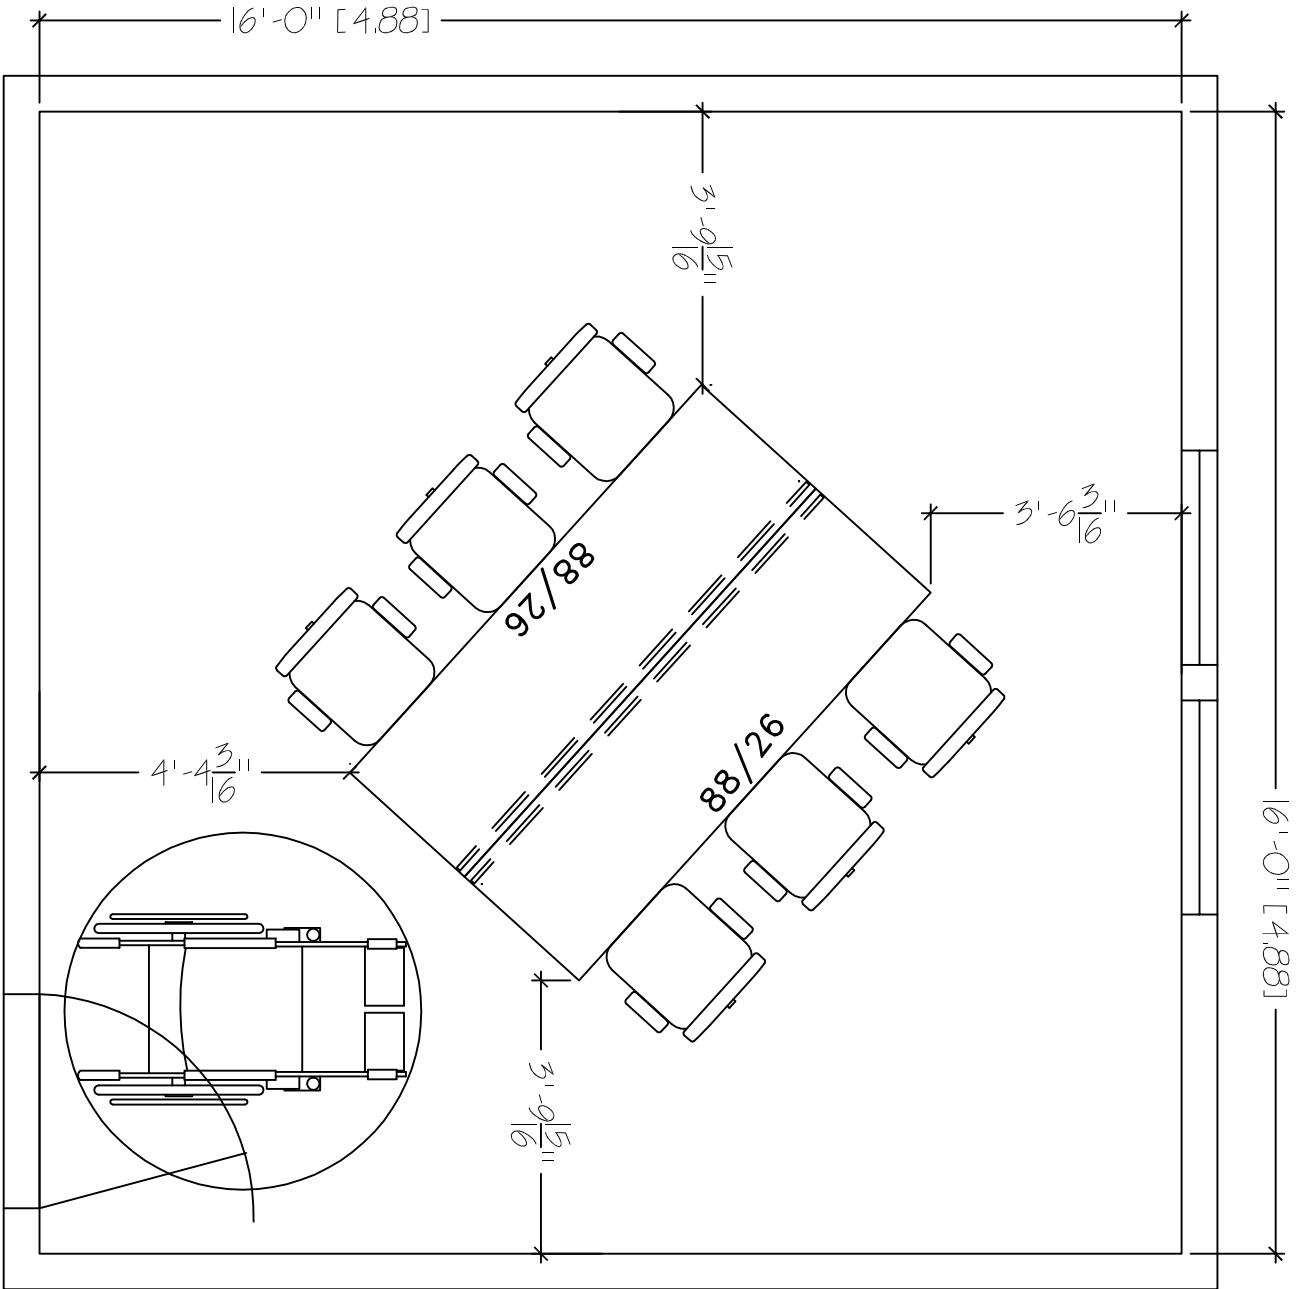

DESK OR TABLE
 16'X16'
 SEAT COUNT: 6

SMARTdesks
 514F Progress Drive
 Luthlum, MD 21090
 800.770.7042
 www.smartdesks.com

Property of CBT Supply, Inc. Not to be duplicated.
 All ideas, plans or arrangements indicated in this drawing
 are copyrighted and owned by CBT Supply, Inc. and shall not
 be reproduced, used or disclosed to any person or firm or
 corporation without written permission of CBT Supply, Inc.