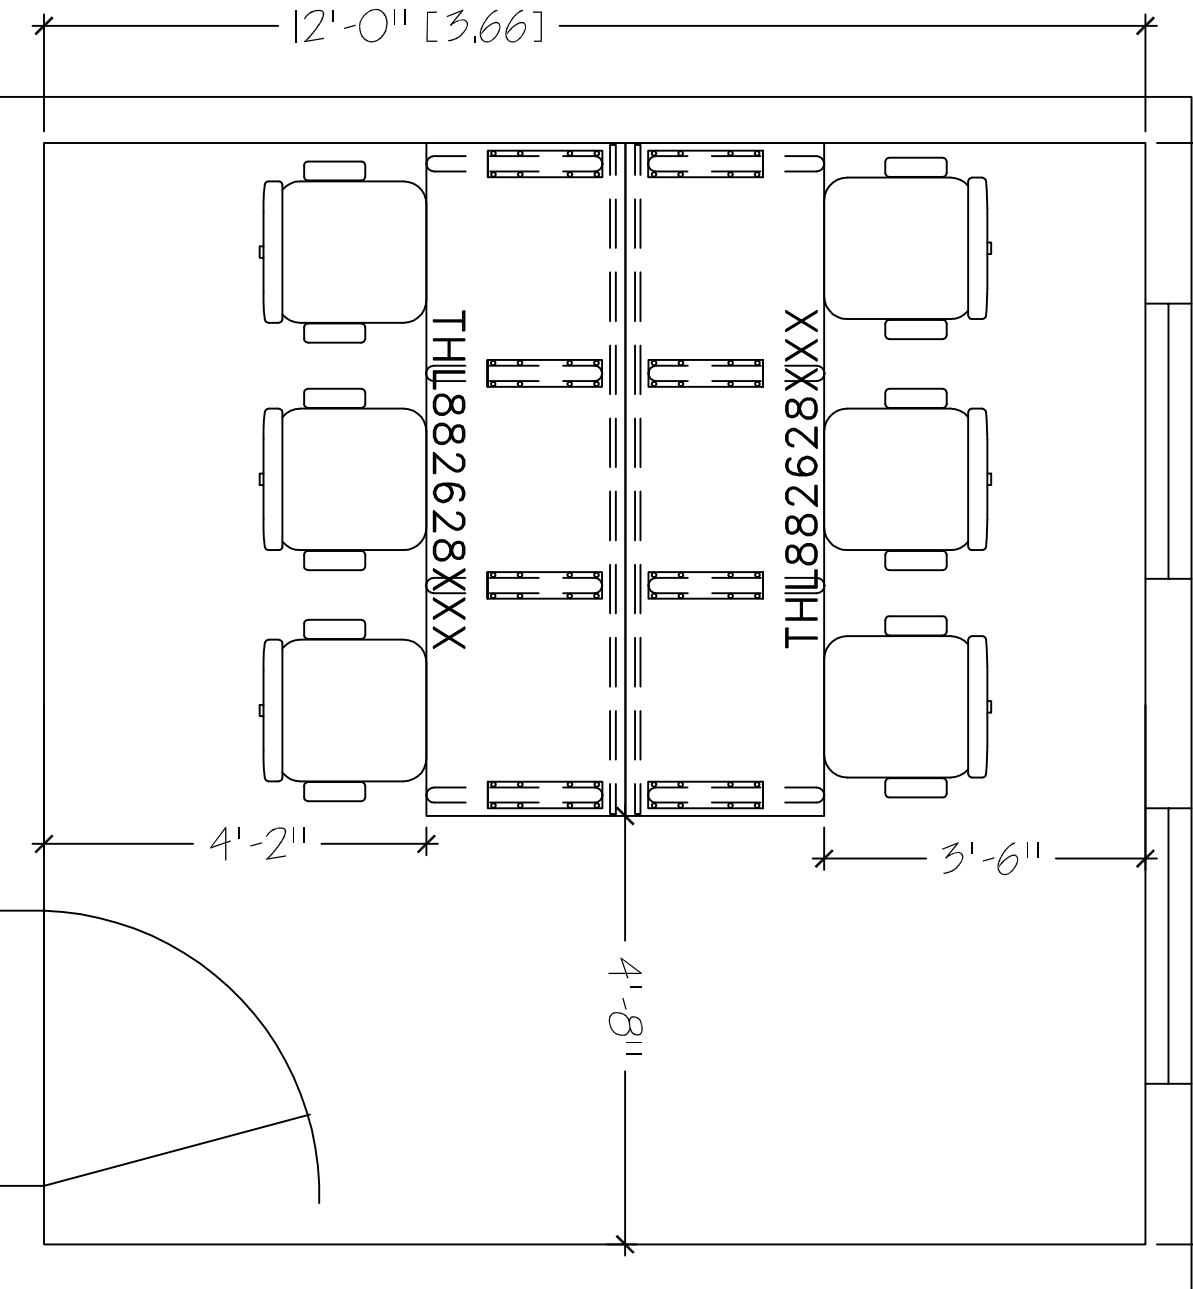

12'-0" [3,66]

HORIZON LINE  
 12'X12'  
 SEAT COUNT: 6

SMARTdesks  
 514F Progress Drive  
 Lutham, MD 21090  
 800.770.7042  
 www.smartdesks.com

Property of CBT Supply, Inc. Not to be duplicated.  
 All ideas, plans or arrangements indicated in this drawing  
 are copyrighted and owned by CBT Supply, Inc. and shall not  
 be reproduced, used or disclosed to any person or firm or  
 corporation without written permission of CBT Supply, Inc.