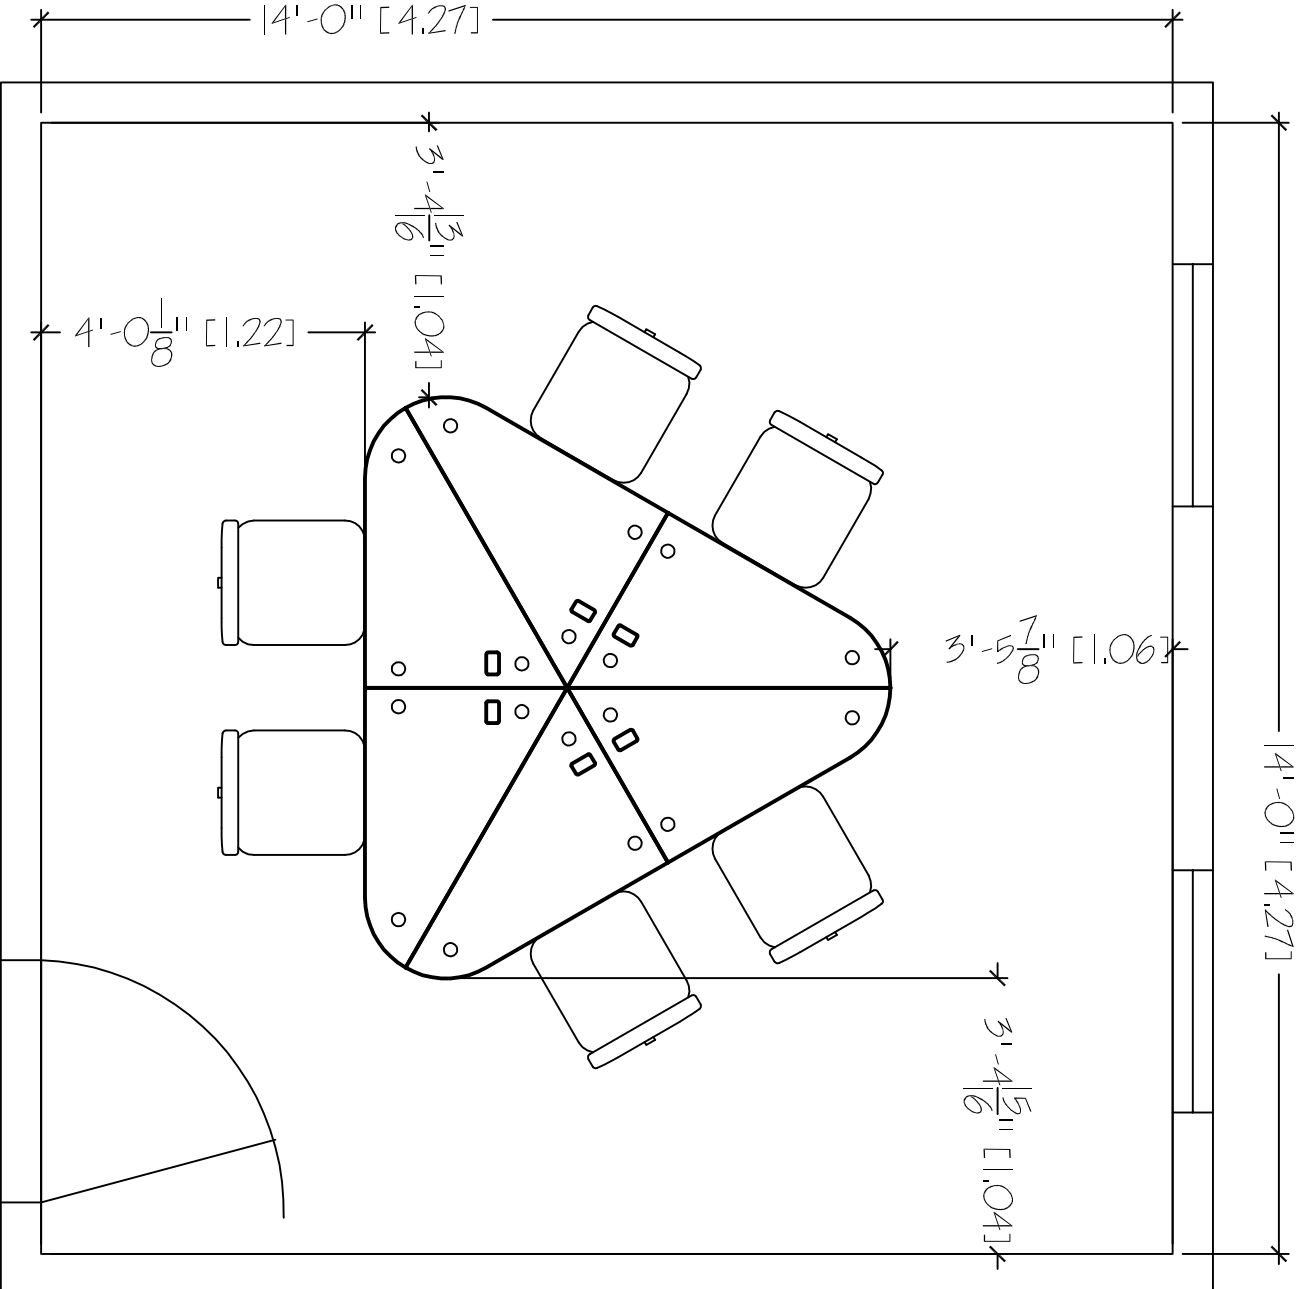

GROUP  
14'X14'  
SEAT COUNT: 6

SMARTdesks  
514F Progress Drive  
Linthicum, MD 21090  
800.770.7042  
www.smartdesks.com

Property of CBT Supply, Inc. Not to be duplicated.  
All ideas, plans or arrangements indicated in this drawing  
are copyrighted and owned by CBT Supply, Inc. and shall not  
be reproduced, used or disclosed to any person or firm or  
corporation without written permission of CBT Supply, Inc.