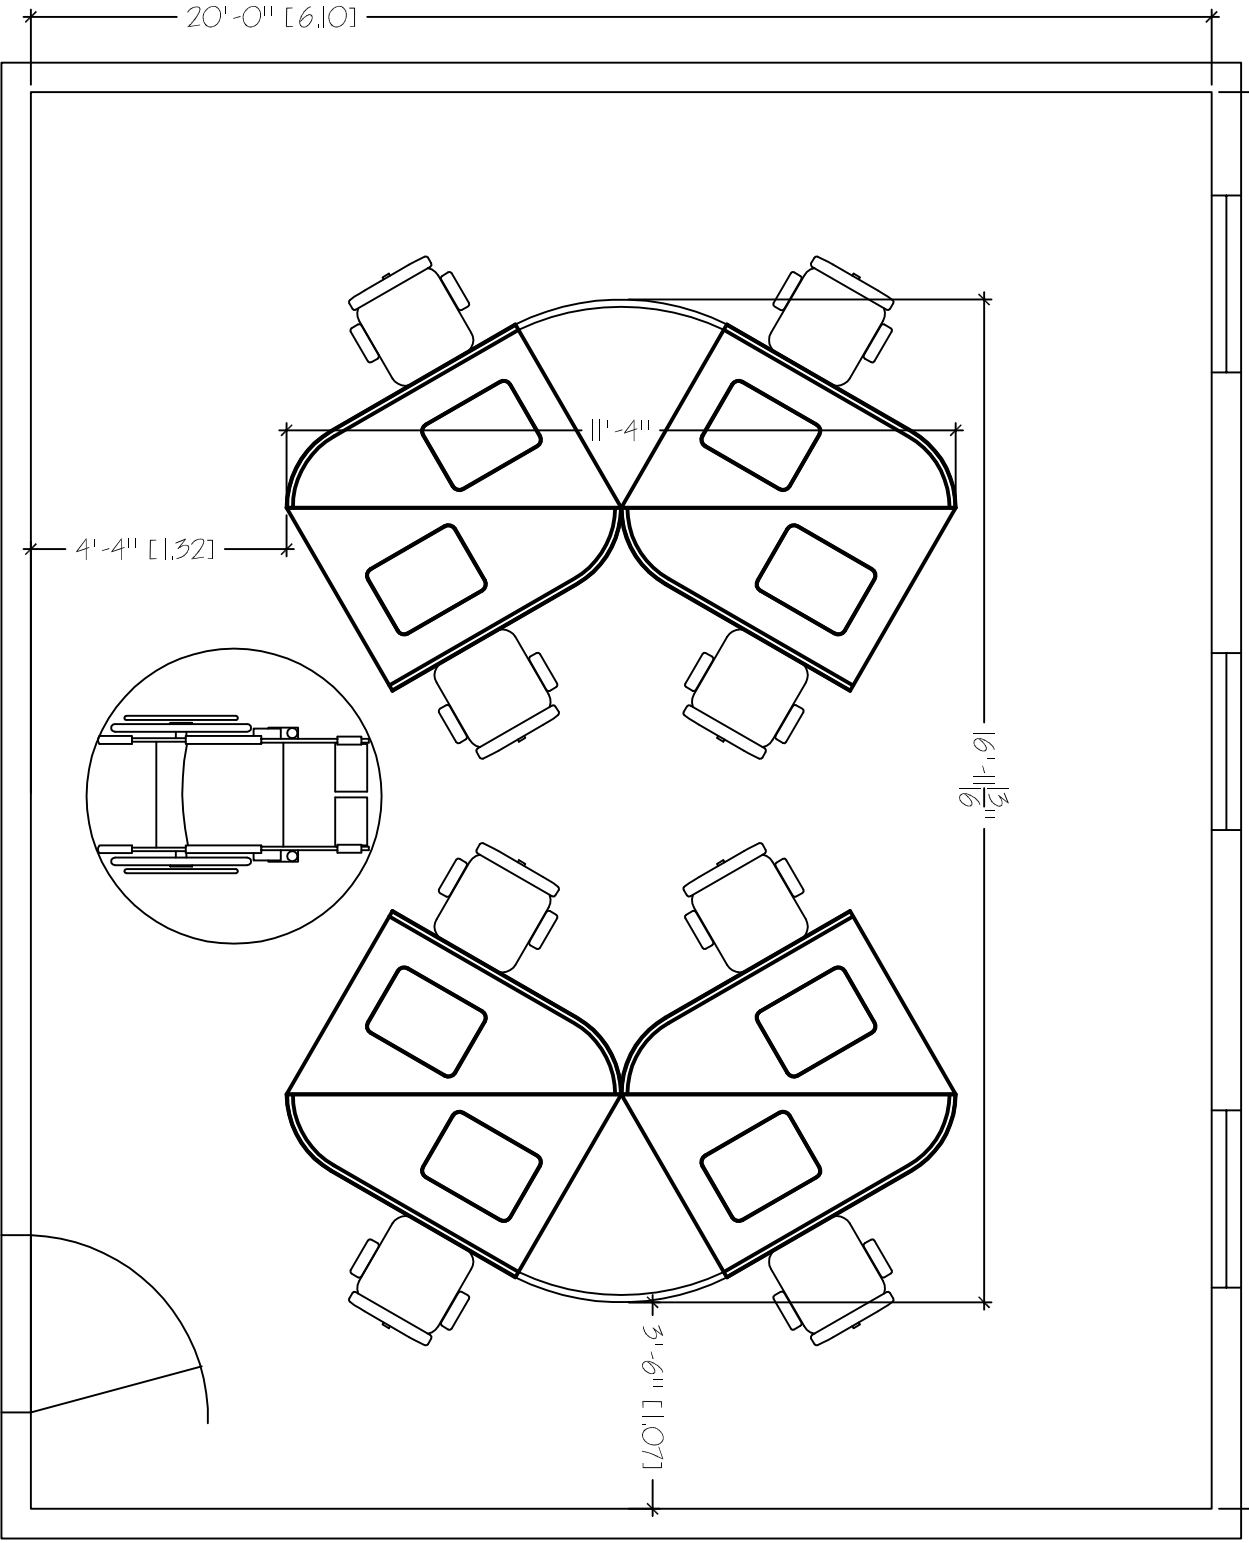

24'-0" [7.32]

EXCHANGE TABLES  
 20'X24'  
 SEAT COUNT: 8

SMARTdesks  
 514F Progress Drive  
 Luthlum, MD 21090  
 800.770.7042  
 www.smartdesks.com

Property of CBT Supply, Inc. Not to be duplicated.  
 All ideas, plans or arrangements indicated in this drawing  
 are copyrighted and owned by CBT Supply, Inc. and shall not  
 be reproduced, used or disclosed to any person or firm or  
 corporation without written permission of CBT Supply, Inc.

**SMARTdesks**

DESIGN CENTER