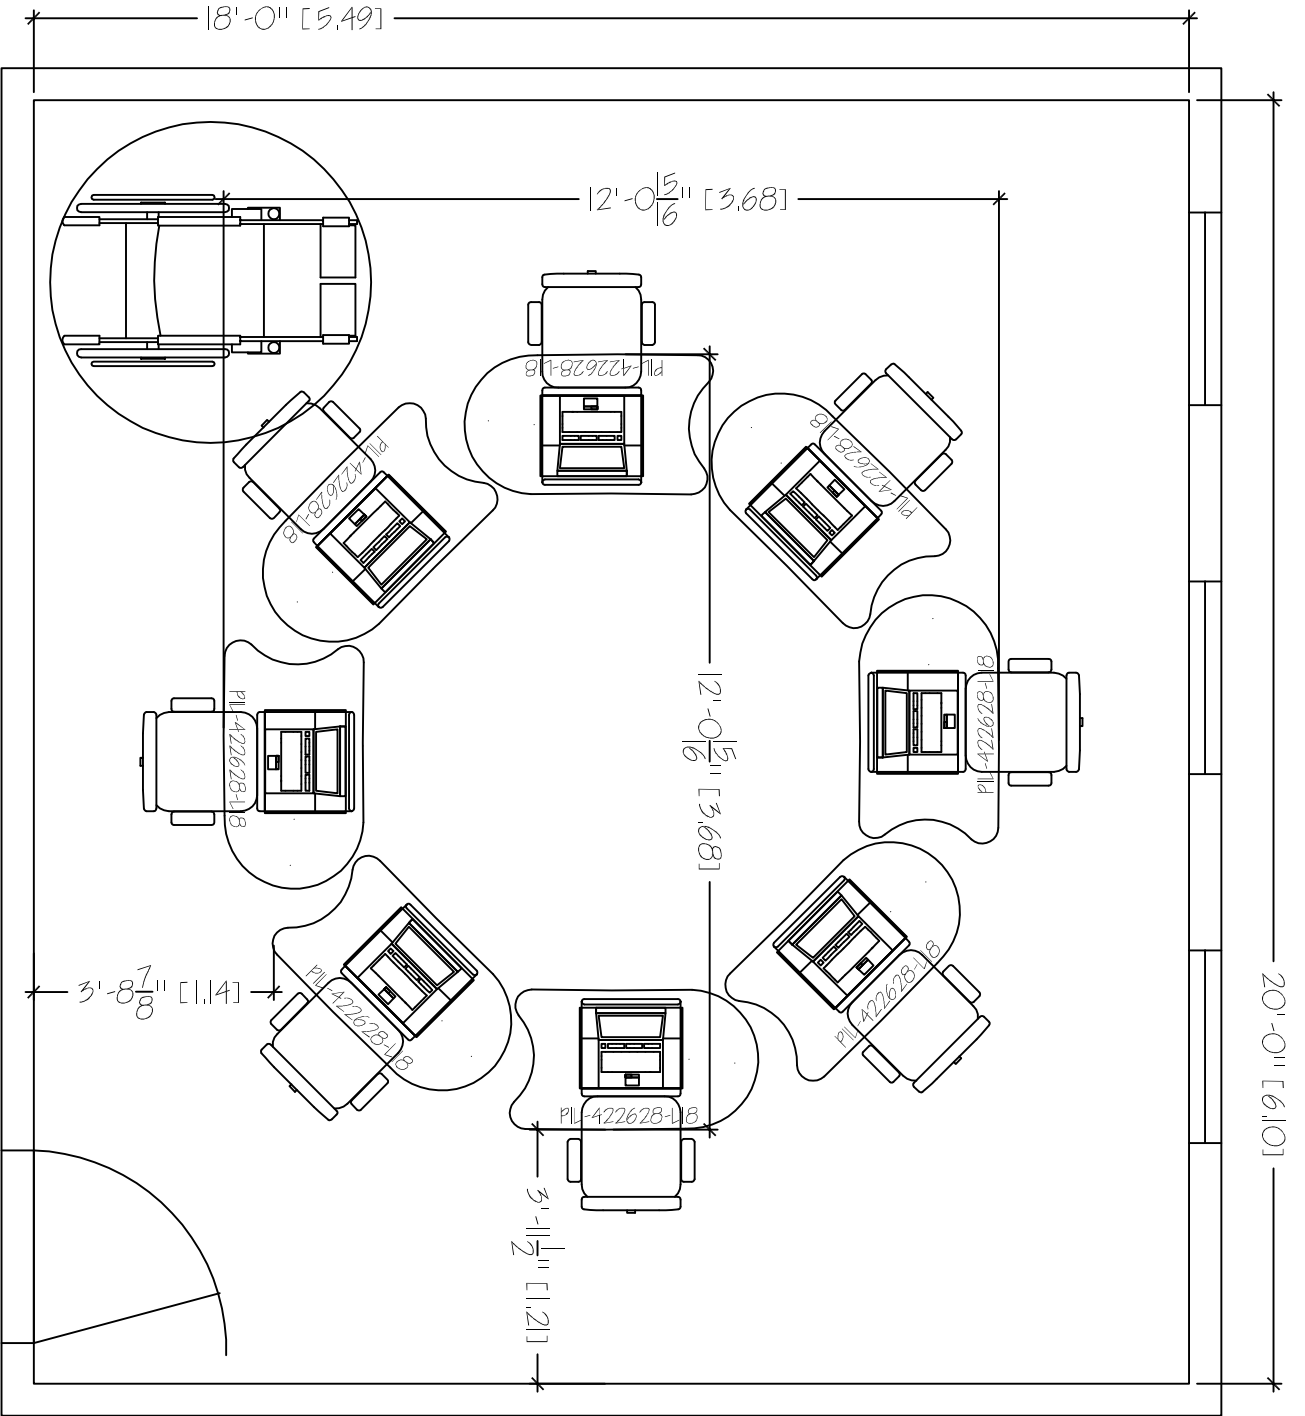

P:1 TABLES
 18'X20'
 TABLE COUNT: 8

SMARTdesks
 514F Progress Drive
 Linthicum, MD 21090
 800.770.7042
 www.smartdesks.com

Property of CBT Supply, Inc. Not to be duplicated.
 All ideas, plans or arrangements indicated in this drawing
 are copyrighted and owned by CBT Supply, Inc. and shall not
 be reproduced, used or disclosed to any person or firm or
 corporation without written permission of CBT Supply, Inc.

SMARTdesks®
 DESIGN CENTER