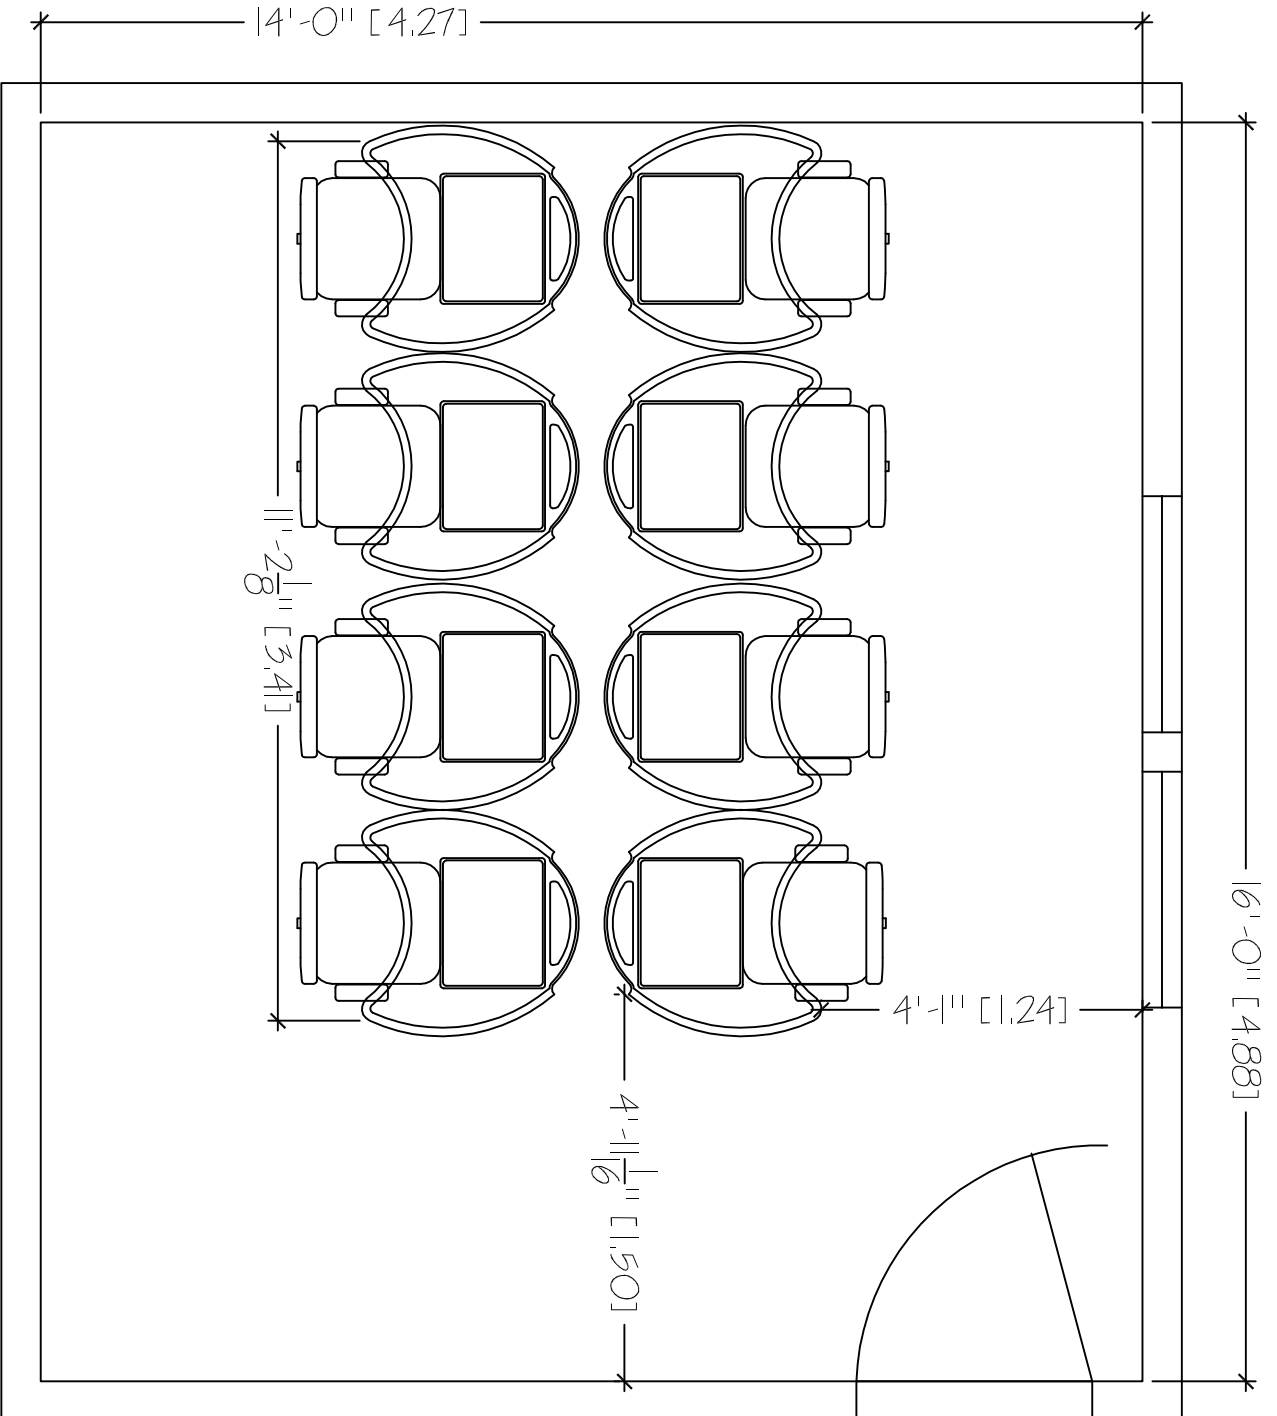

QUARK TABLES
 14'X16'
 TABLE COUNT: 8

SMARTdesks
 514F Progress Drive
 Linthicum, MD 21090
 800.770.7042
 www.smartdesks.com

Property of CBT Supply, Inc. Not to be duplicated.
 All ideas, plans or arrangements indicated in this drawing
 are copyrighted and owned by CBT Supply, Inc. and shall not
 be reproduced, used or disclosed to any person or firm or
 corporation without written permission of CBT Supply, Inc.