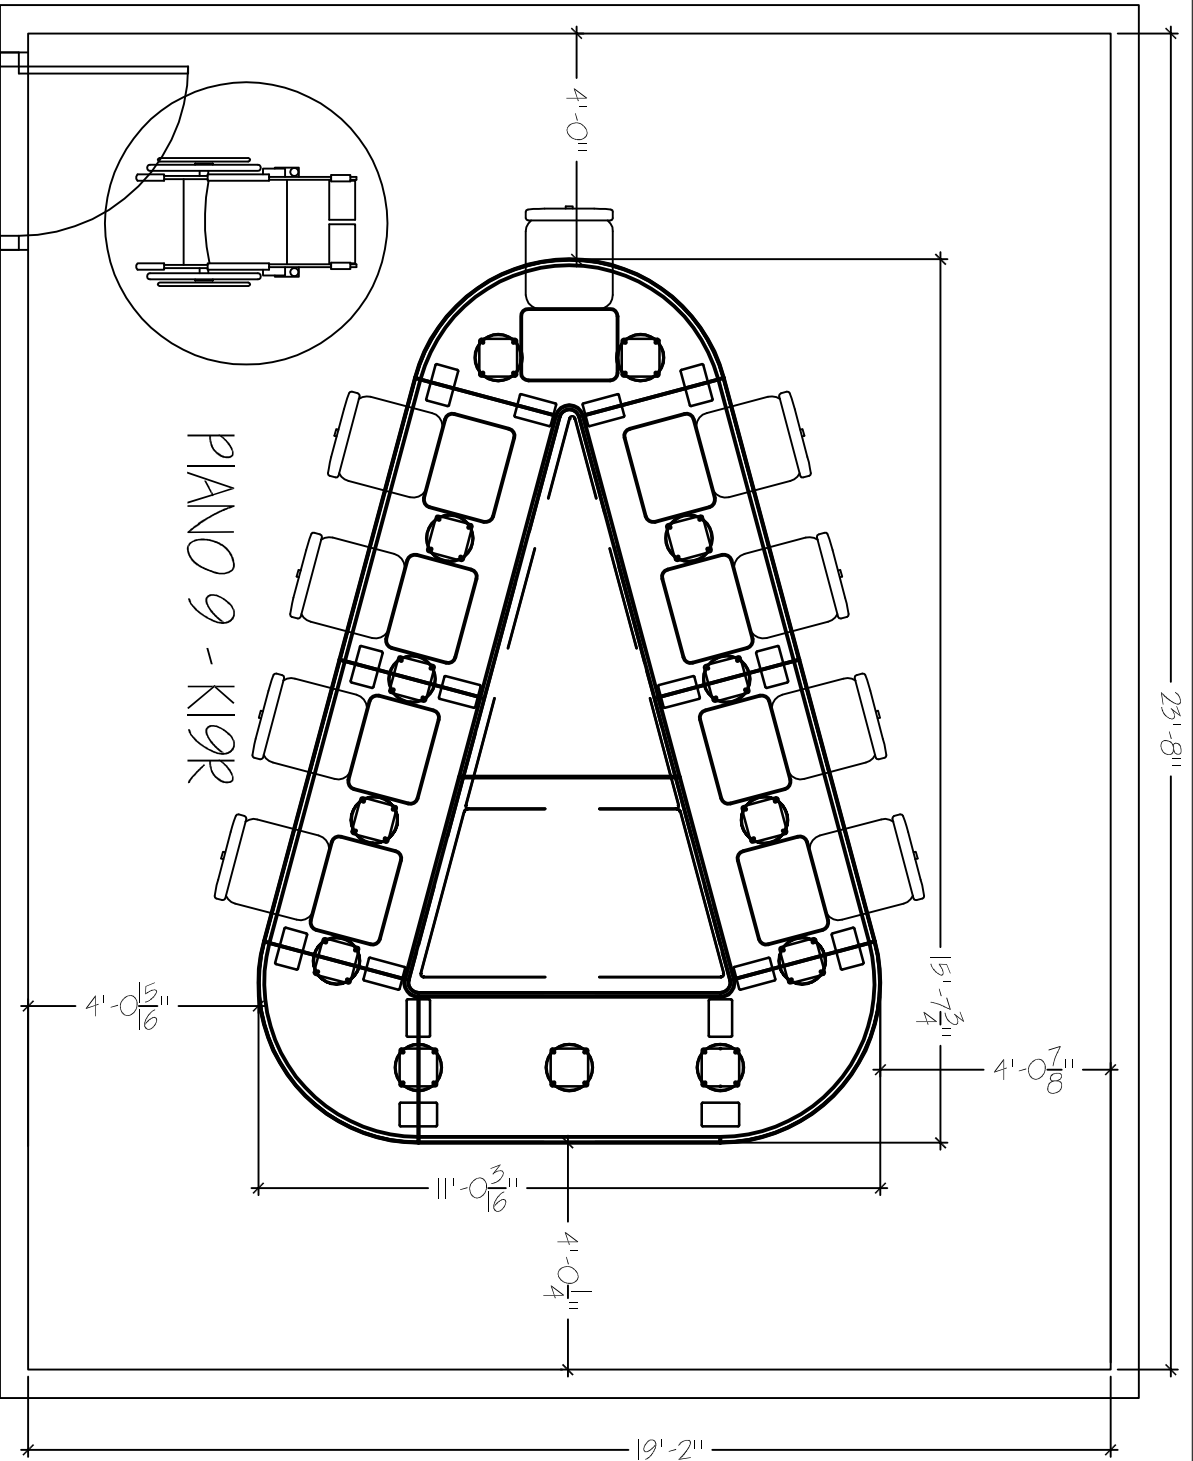

23'-8"

PLANO 9 - K19R

MINIMUM ROOM DIMENSIONS

PLANO TABLE 9-K19R
 MINIMAL ROOM DIMENSIONS: 19'-2" X 23'-8"
 TABLE COUNT: 1

SMARTdesks
 514F Progress Drive
 Luthlum, MD 21090
 800.770.7042
 www.smartdesks.com