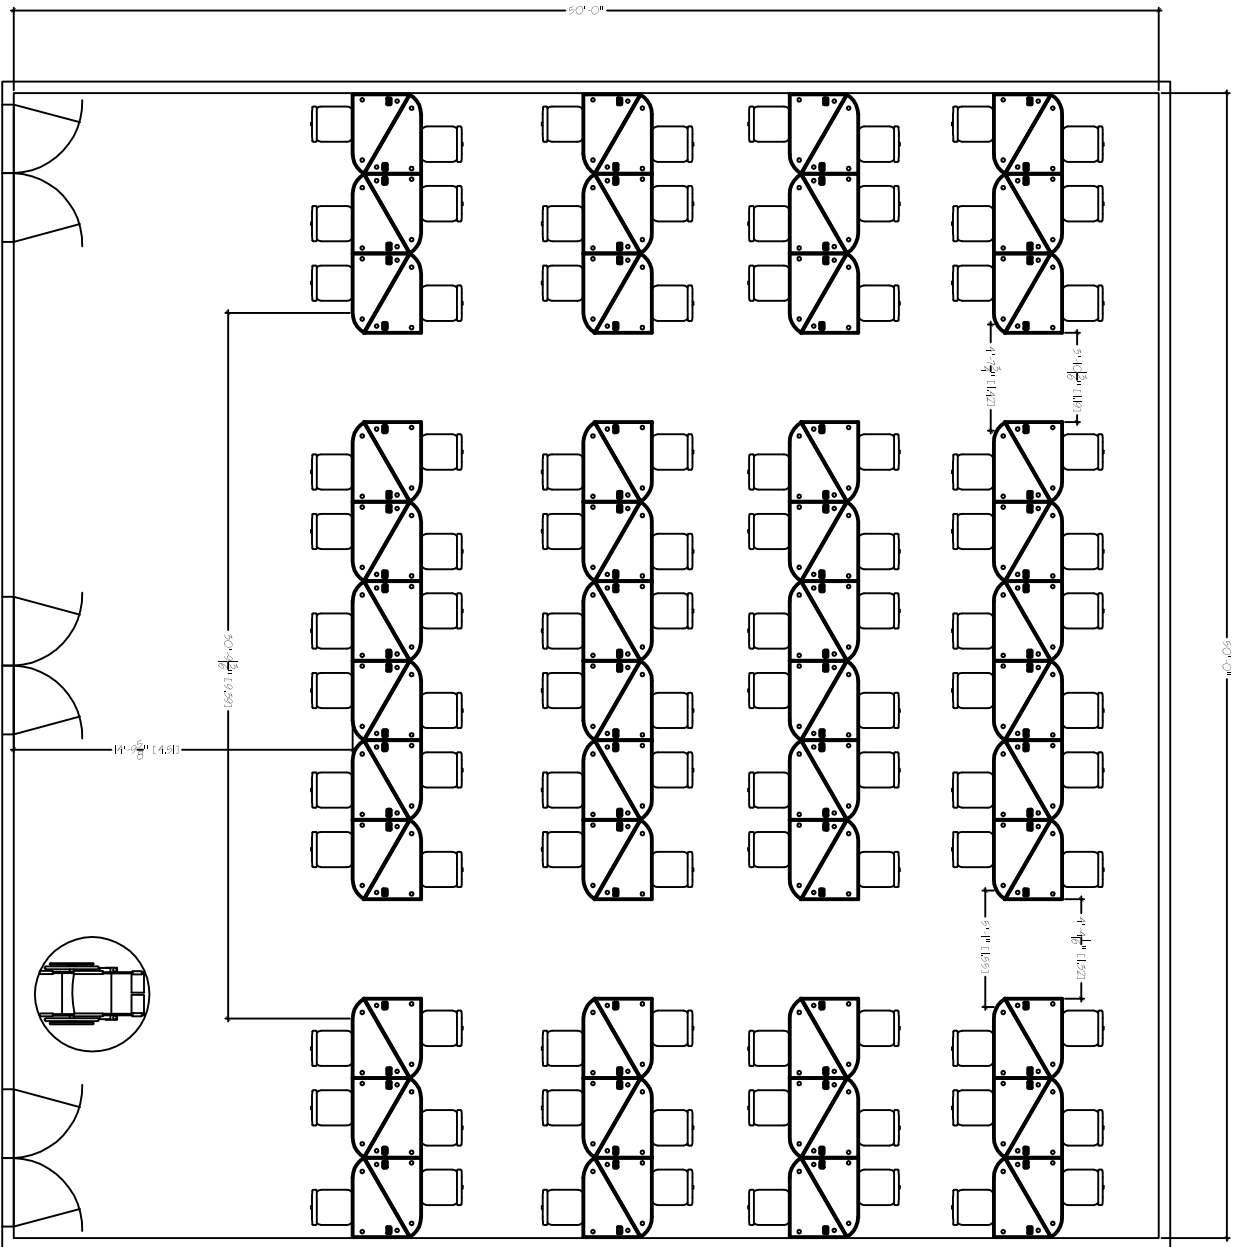

GROUP  
50'X50'  
SEAT COUNT: 96

(16) Group Triangles Seats: 96

please advise on exact door sizes and locations,

SMARTdesks  
SLAF Progress Base  
Linthicum, MD 21090  
800.770.7042  
www.smartdesks.com

Property of CRT Supply, Inc. Not to be duplicated.  
All ideas, plans or arrangements indicated in this drawing  
are copyrighted and owned by CRT Supply, Inc. and shall not  
be reproduced, used or disclosed to any person or firm or  
corporation without written permission of CRT Supply, Inc.

**SMARTdesks**  
DESIGN CENTER