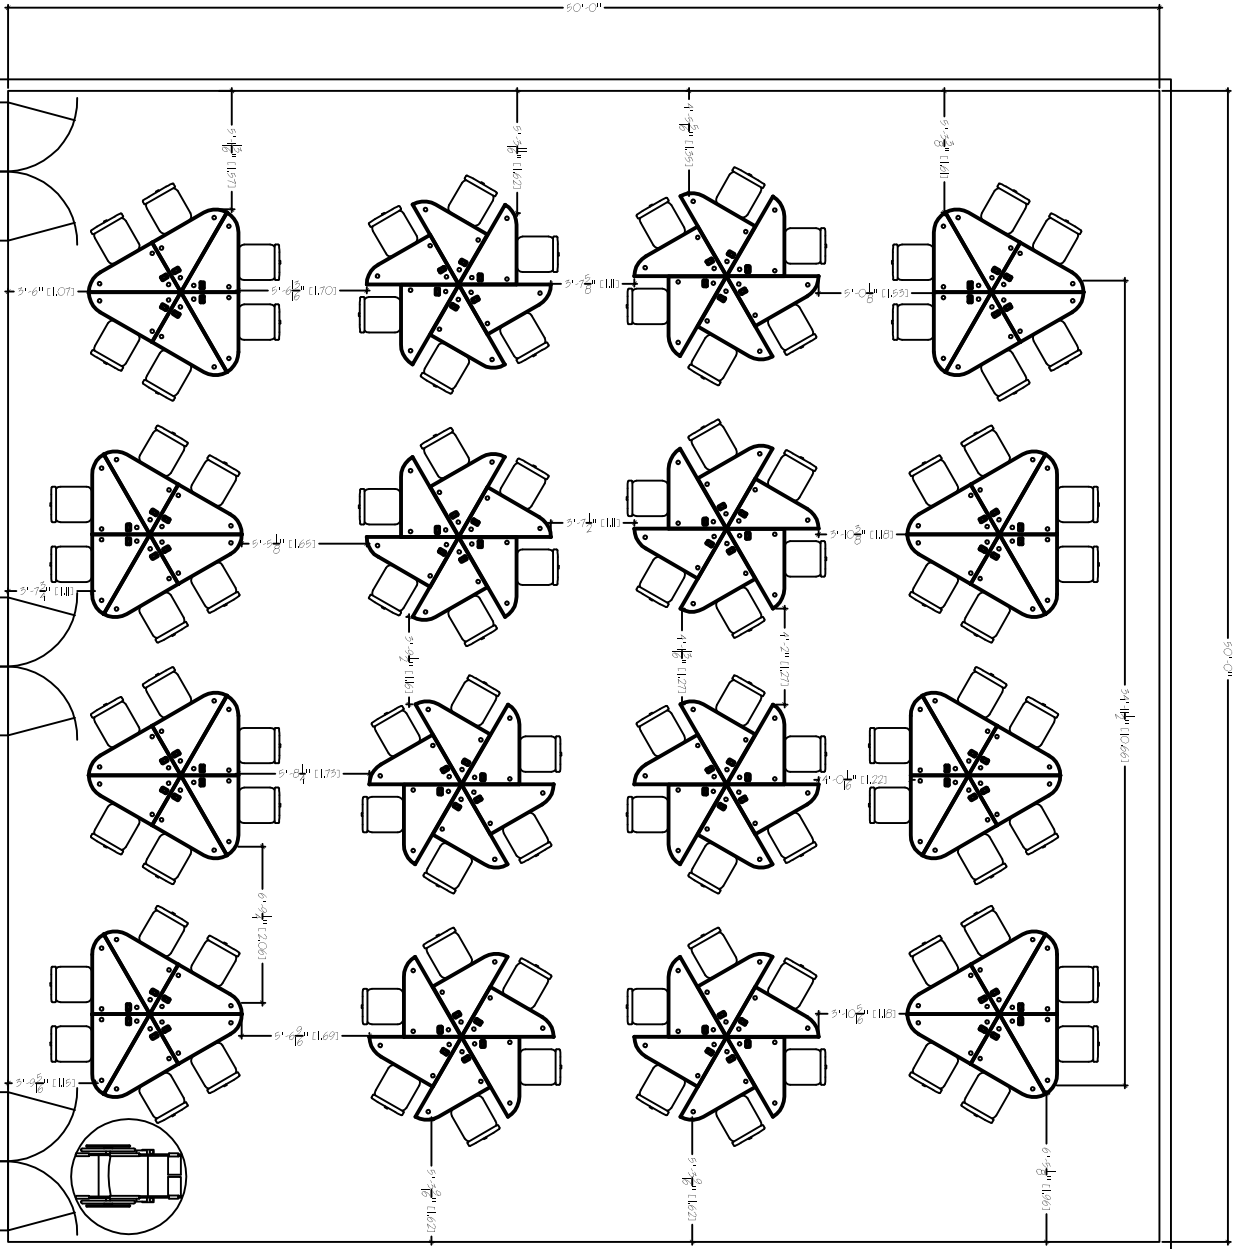

GROUP
50'X50'
SEAT COUNT: 96

(16) Igroup Triangles Seats: 96

please advise on exact door sizes and locations.

SMARTdesks
514F Progress Drive
Linthicum, MD 21090
800.770.7042
www.smartdesks.com

Property of CRT Supply, Inc. Not to be duplicated.
All ideas, plans or arrangements indicated in this drawing
are copyrighted and owned by CRT Supply, Inc. and shall not
be reproduced, used or disclosed to any person or firm or
corporation without written permission of CRT Supply, Inc.

SMARTdesks®
DESIGN CENTER