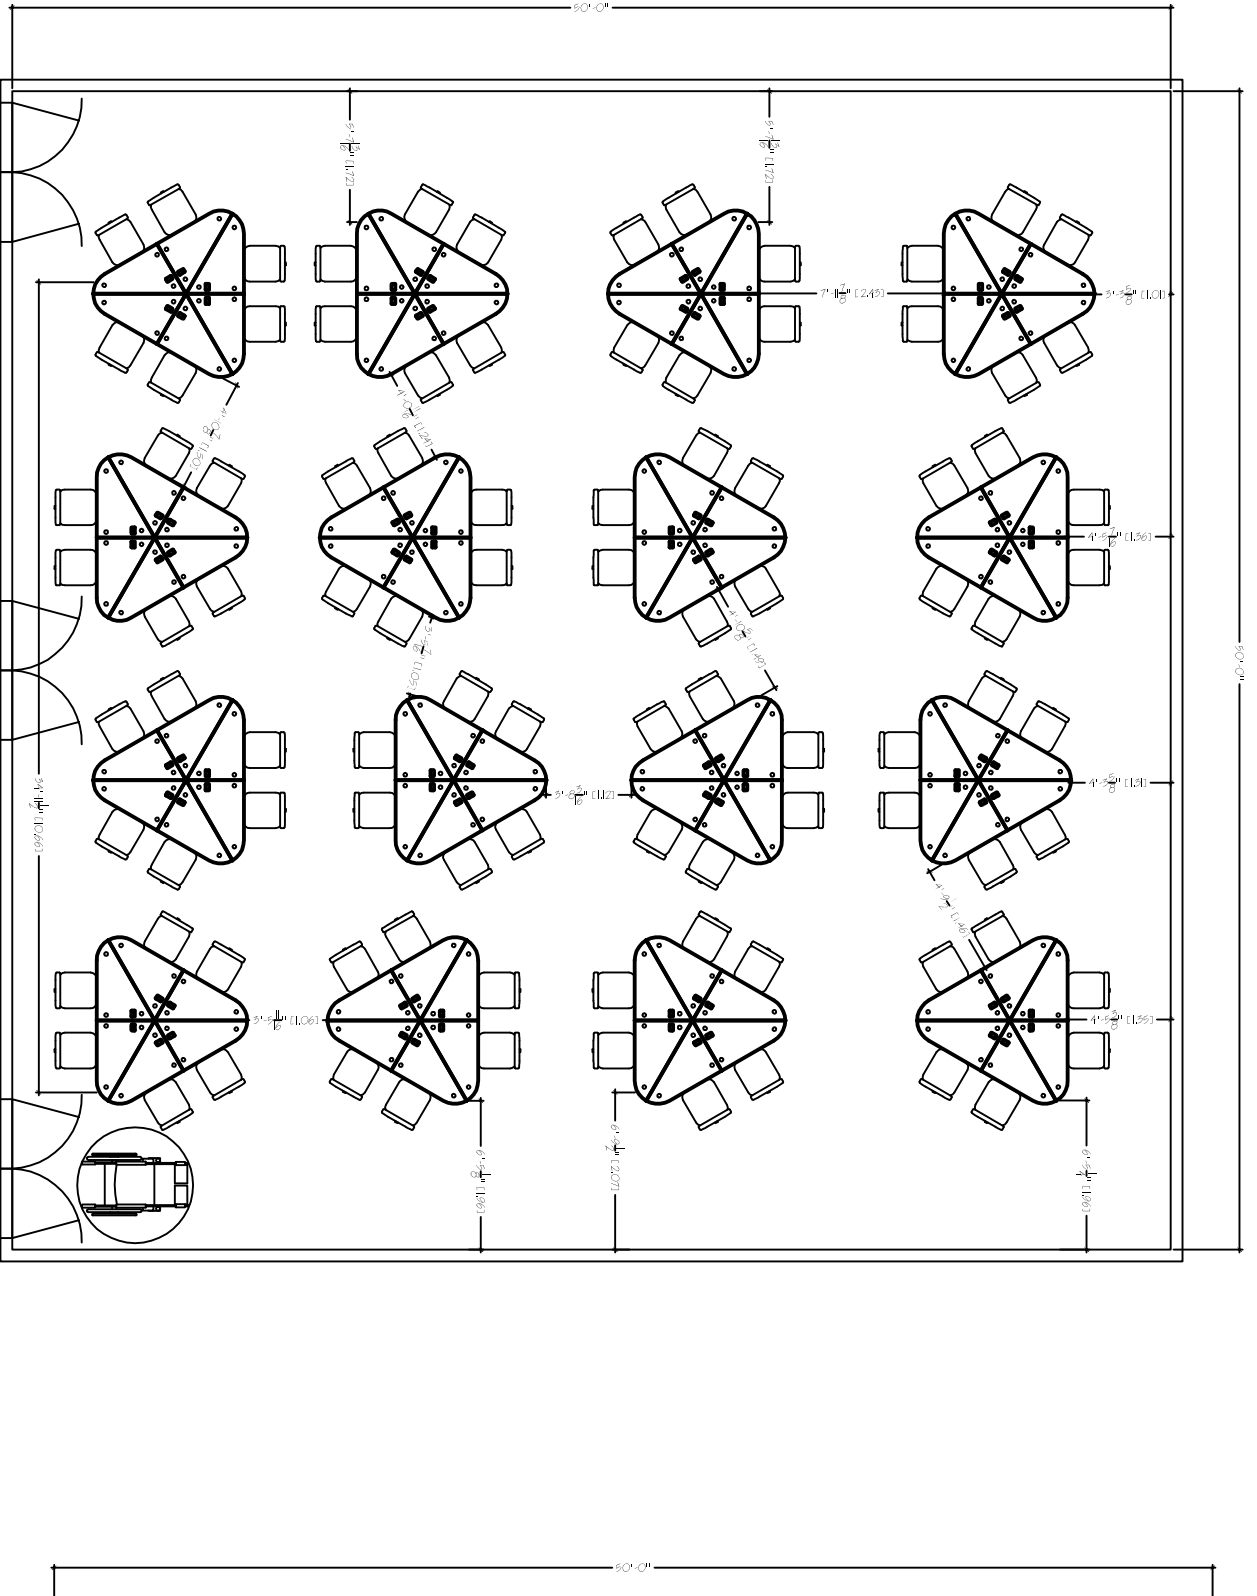

GROUP
50'X50'
SEAT COUNT: 96

(16) Igroup Triangles Seats: 96

Please advise on exact door sizes and locations.

SMARTdesks
514F Progress Drive
Linthicum, MD 21090
800.770.7042
www.smartdesks.com

Property of CRT Supply, Inc. Not to be duplicated.
All ideas, plans or arrangements indicated in this drawing
are copyrighted and owned by CRT Supply, Inc. and shall not
be reproduced, used or disclosed to any person or firm or
corporation without written permission of CRT Supply, Inc.

SMARTdesks
DESIGN CENTER