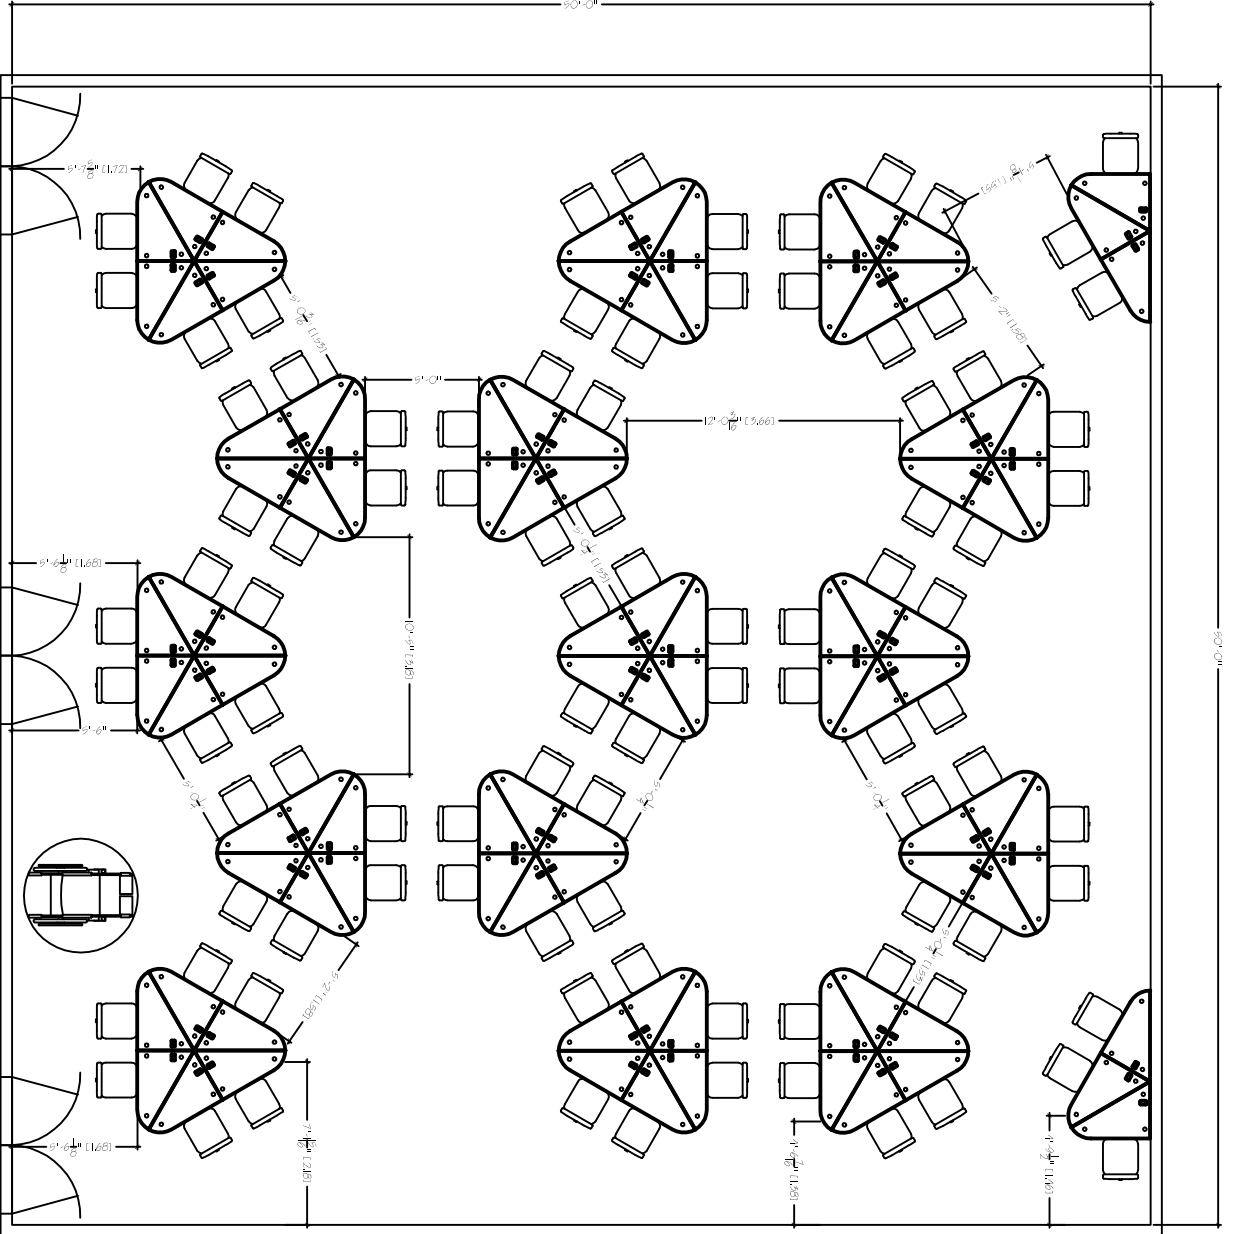

IGROUP
 50'X50'
 SEAT COUNT: 96

(16) iGroup Triangles Seats: 96

please advise on exact door sizes and locations.

SMARTdesks
 514F Progress Drive
 Luthlum, MD 21090
 800.770.7042
 www.smartdesks.com

Property of CBT Supply, Inc. Not to be duplicated.
 All ideas, plans or arrangements indicated in this drawing
 are copyrighted and owned by CBT Supply, Inc. and shall not
 be reproduced, used or disclosed to any person or firm or
 corporation without written permission of CBT Supply, Inc.

SMARTdesks®
 DESIGN CENTER