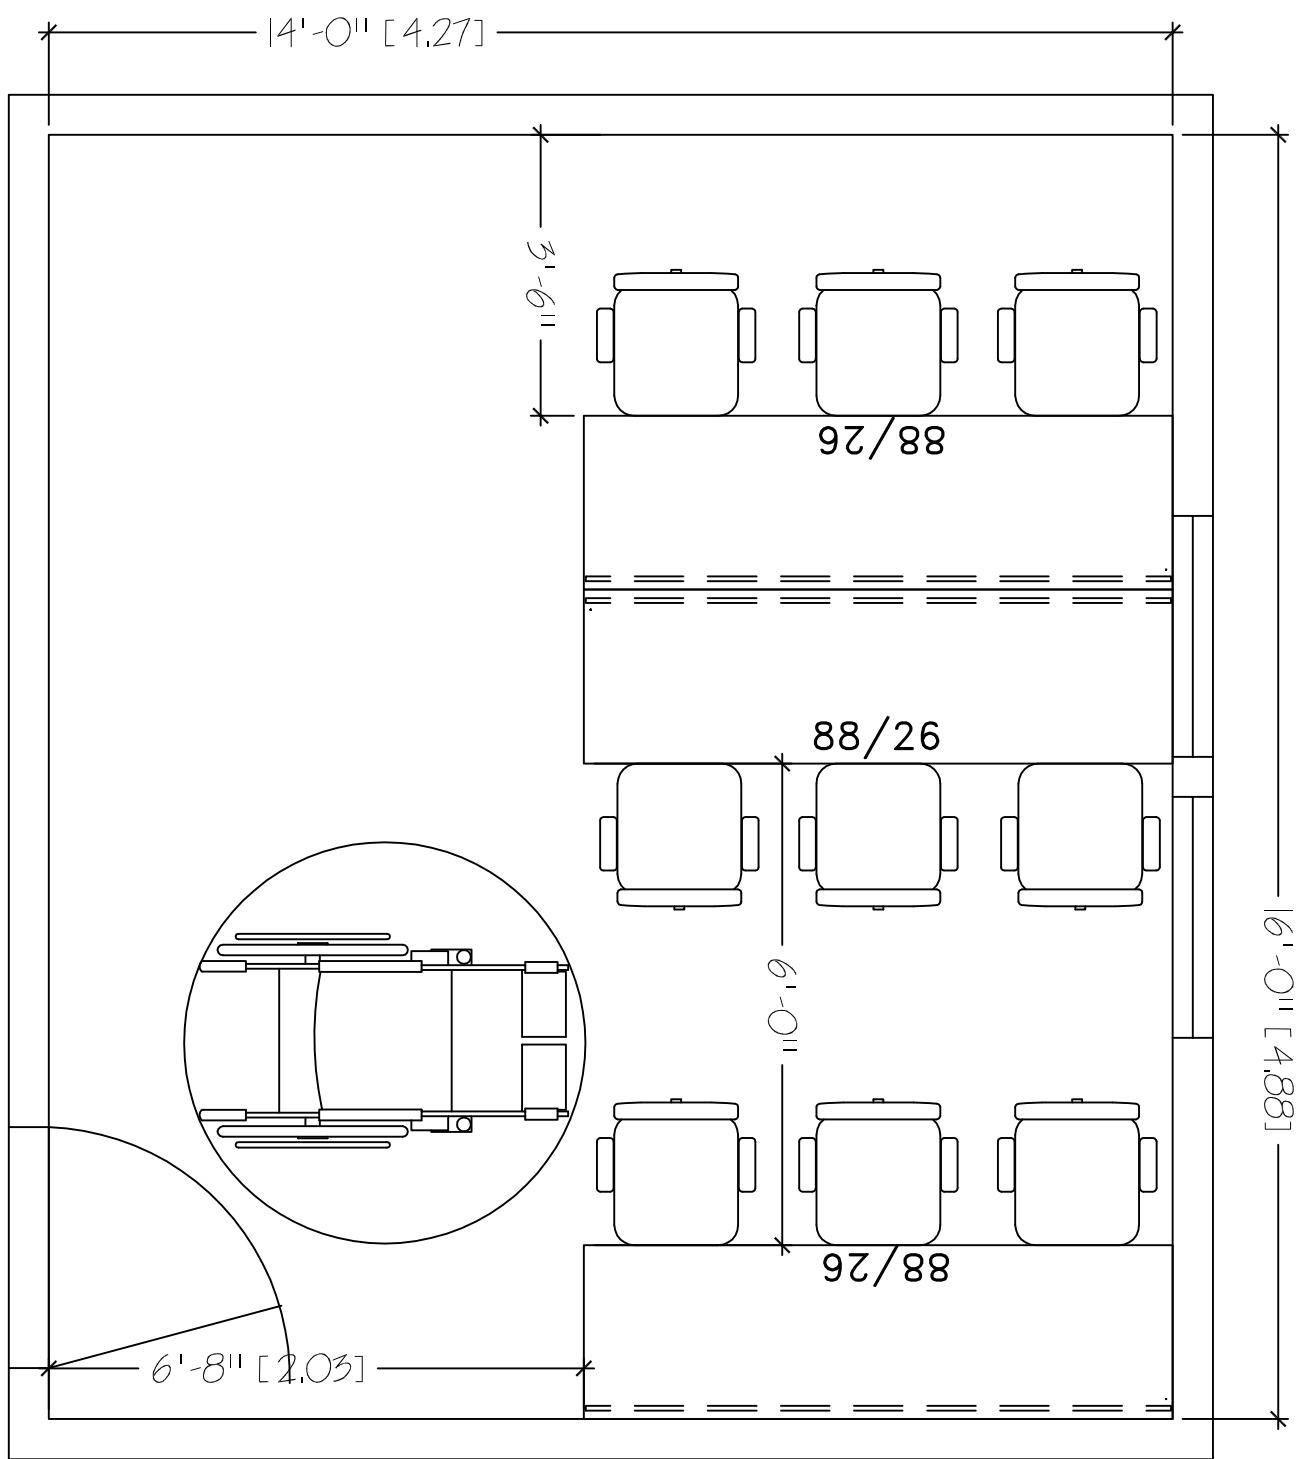

DESK OR TABLE
 14'X16'
 SEAT COUNT: 9

SMARTdesks
 514F Progress Drive
 Luthlum, MD 21090
 800.770.7042
 www.smartdesks.com

Property of CBT Supply, Inc. Not to be duplicated.
 All ideas, plans or arrangements indicated in this drawing
 are copyrighted and owned by CBT Supply, Inc. and shall not
 be reproduced, used or disclosed to any person or firm or
 corporation without written permission of CBT Supply, Inc.

DESIGN CENTER