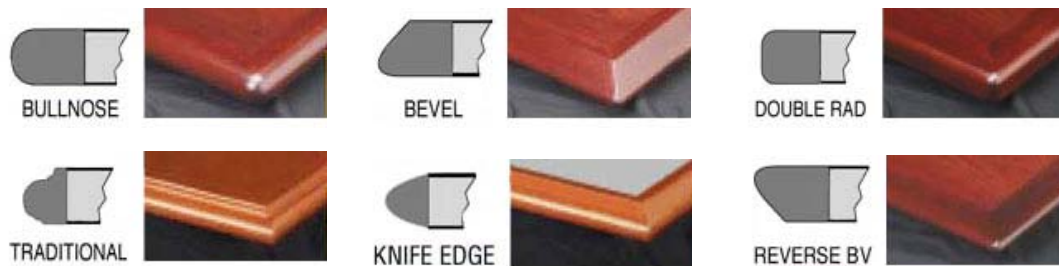

Hardwood Edge Molding Selections

SMARTDESKS ARTISAN

custom made conference tables

www.smartdesks.com | 800 770 7042