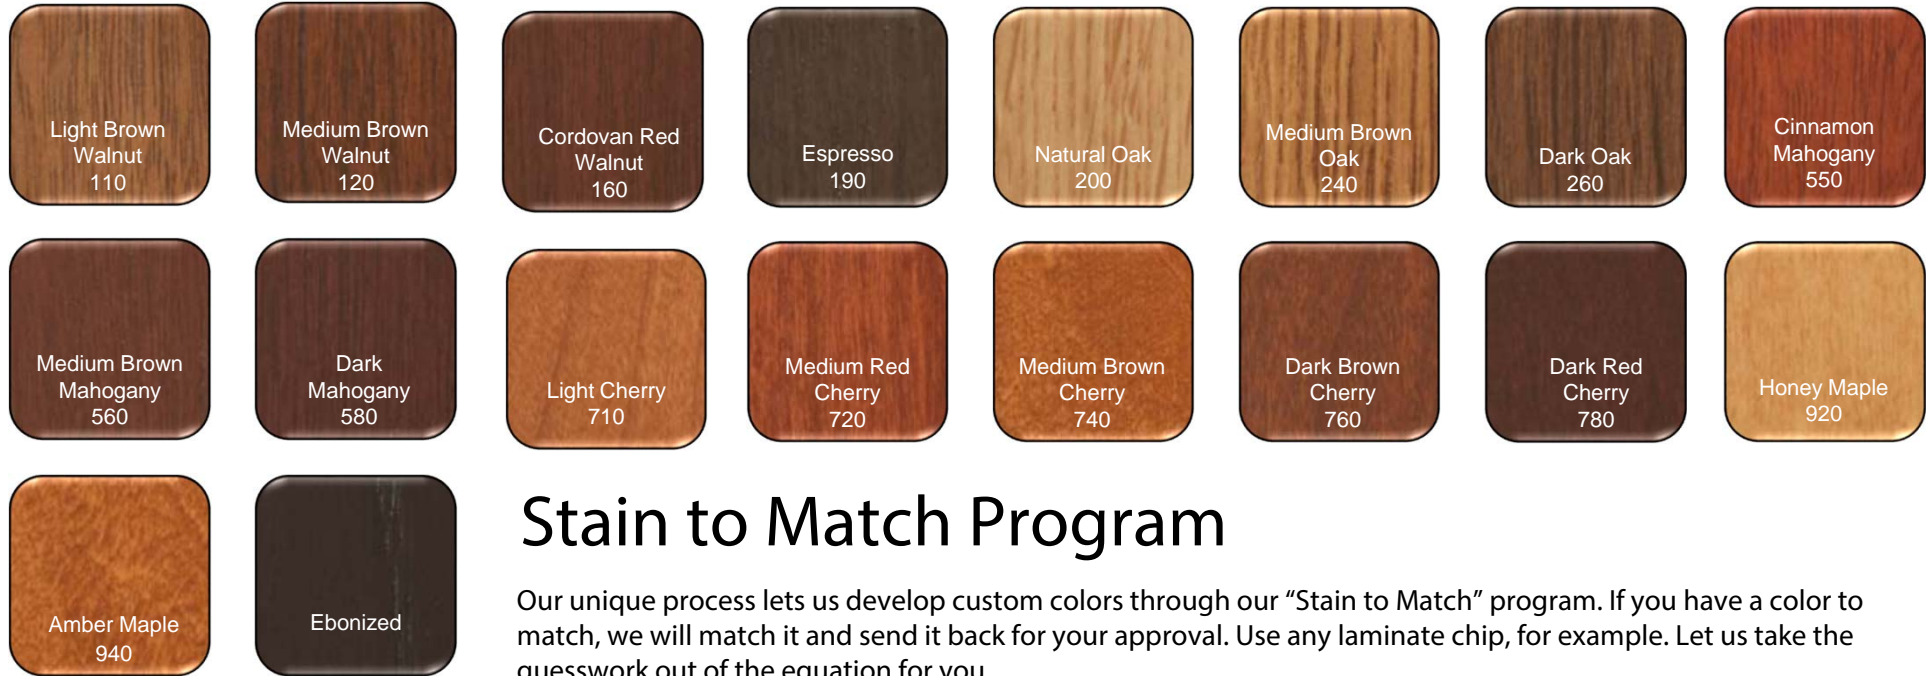

Typical Veneer Stain Choices

These are popular stain formulas that give you a starting point to describe the look that fits your vision.

Stain to Match Program

Our unique process lets us develop custom colors through our "Stain to Match" program. If you have a color to match, we will match it and send it back for your approval. Use any laminate chip, for example. Let us take the guesswork out of the equation for you.

Our finishers apply all stains and topcoats by hand using their experience to establish color consistency on all products. We use low VOC, solvent-based coatings and UV water-base coatings to meet your requests.