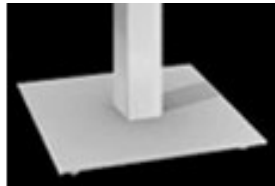

Square Base