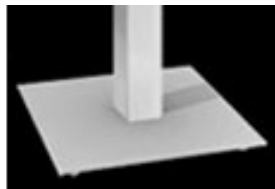

Square Base