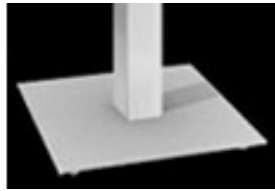

Top Size/Movement

Round Base

Square Base

X Base

Sculptured Base

**3D Thermofoil Tops**

28" / Roller 28" / Glide 28" / Ratchet	CRF-28RNDVH-E2LRD CRF-28RNDVH-E2LGD	CRF-28RNDVH-E2LRSD CRF-28RNDVH-E2LGSD	CRF-28RNDVH-E2LRX CRF-28RNDVH-E2LGX CRF-28RNDVH-E2RAX	CRF-28RNDVH-E2LR SX CRF-28RNDVH-E2LGSX CRF-28RNDVH-E2LRASX
30" / Roller 30" / Glide 30" / Ratchet	CRF-30RNDVH-E2LRD CRF-30RNDVH-E2LGD	CRF-30RNDVH-E2LRSD CRF-30RNDVH-E2LGSD	CRF-30RNDVH-E2LRX CRF-30RNDVH-E2LGX CRF-30RNDVH-E2RAX	CRF-30RNDVH-E2LR SX CRF-30RNDVH-E2LGSX CRF-30RNDVH-E2LRASX
36" / Roller 36" / Glide 36" / Ratchet	CRF-36RNDVH-E2LRD CRF-36RNDVH-E2LGD	CRF-36RNDVH-E2LRSD CRF-36RNDVH-E2LGSD	CRF-36RNDVH-E2LRX CRF-36RNDVH-E2LGX CRF-36RNDVH-E2RAX	CRF-36RNDVH-E2LR SX CRF-36RNDVH-E2LGSX CRF-36RNDVH-E2LRASX
42" / Roller	CRF-42RNDVH-E2LRD	CRF-42RNDVH-E2LRSD	CRF-42RNDVH-E2LRX	CRF-42RNDVH-E2LR SX