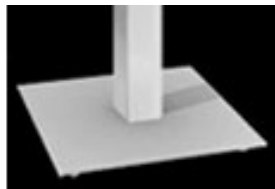

Square Base