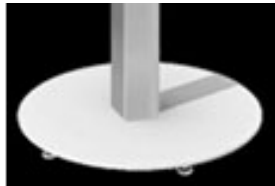

3D Thermofoil Tops

28" / Roller 28" / Glide 28" / Ratchet	CRF-28RNDVH-E2LRD CRF-28RNDVH-E2LGD	CRF-28RNDVH-E2LRSD CRF-28RNDVH-E2LGSD	CRF-28RNDVH-E2LRX CRF-28RNDVH-E2LGX CRF-28RNDVH-E2RAX	CRF-28RNDVH-E2LR SX CRF-28RNDVH-E2LGSX CRF-28RNDVH-E2LRASX
30" / Roller 30" / Glide 30" / Ratchet	CRF-30RNDVH-E2LRD CRF-30RNDVH-E2LGD	CRF-30RNDVH-E2LRSD CRF-30RNDVH-E2LGSD	CRF-30RNDVH-E2LRX CRF-30RNDVH-E2LGX CRF-30RNDVH-E2RAX	CRF-30RNDVH-E2LR SX CRF-30RNDVH-E2LGSX CRF-30RNDVH-E2LRASX
36" / Roller 36" / Glide 36" / Ratchet	CRF-36RNDVH-E2LRD CRF-36RNDVH-E2LGD	CRF-36RNDVH-E2LRSD CRF-36RNDVH-E2LGSD	CRF-36RNDVH-E2LRX CRF-36RNDVH-E2LGX CRF-36RNDVH-E2RAX	CRF-36RNDVH-E2LR SX CRF-36RNDVH-E2LGSX CRF-36RNDVH-E2LRASX
42" / Roller	CRF-42RNDVH-E2LRD	CRF-42RNDVH-E2LRSD	CRF-42RNDVH-E2LRX	CRF-42RNDVH-E2LR SX

Laminate Tops with 3mm PVC Edge Trim

28" / Roller 28" / Glide 28" / Ratchet	CRL-28RNDVH-E2LRD CRL-28RNDVH-E2LGD	CRL-28RNDVH-E2LRSD CRL-28RNDVH-E2LGSD	CRL-28RNDVH-E2LRX CRL-28RNDVH-E2LGX CRL-28RNDVH-E2RAX	CRL-28RNDVH-E2LR SX CRL-28RNDVH-E2LGSX CRL-28RNDVH-E2LRASX
30" / Roller 30" / Glide 30" / Ratchet	CRL-30RNDVH-E2LRD CRL-30RNDVH-E2LGD	CRL-30RNDVH-E2LRSD CRL-30RNDVH-E2LGSD	CRL-30RNDVH-E2LRX CRL-30RNDVH-E2LGX CRL-30RNDVH-E2RAX	CRL-30RNDVH-E2LR SX CRL-30RNDVH-E2LGSX CRL-30RNDVH-E2LRASX
36" / Roller 36" / Glide 36" / Ratchet	CRL-36RNDVH-E2LRD CRL-36RNDVH-E2LGD	CRL-36RNDVH-E2LRSD CRL-36RNDVH-E2LGSD	CRL-36RNDVH-E2LRX CRL-36RNDVH-E2LGX CRL-36RNDVH-E2RAX	CRL-36RNDVH-E2LR SX CRL-36RNDVH-E2LGSX CRL-36RNDVH-E2LRASX
42" / Roller	CRL-42RNDVH-E2LRD	CRL-42RNDVH-E2LRSD	CRL-42RNDVH-E2LRX	CRL-42RNDVH-E2LR SX

Round Base

3D Thermofoil Tops