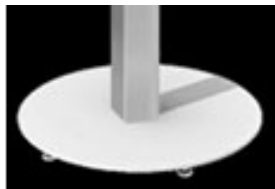

Adjustable Height Pedestal Tables

TriCloud Tops

The Cirrus floating balance adjustable height tables feature a pneumatic assist pedestal column, balanced for 44 lbs. This force balances the top to make lifting and lowering the top smooth and easy.

Position the top anywhere within a range of 26 to 43.7 inches, a range of 17.72 inches giving full ADA compliance access to all users. The sure grip cable release is designed to operate safely without unintentional release. Smooth motion with no-bounce stopping.

The Cirrus TriCloud is so named because it is shaped for up to three laptop users who can float to any common stratosphere together. The work surface is highly scratch resistant. You may specify the top to be made of MDF, finished in laminate and edged with semi-rigid PVC, or with contoured edges finished in 3D Thermofoil.

Round Base

3D Thermofoil Tops

44" / Roller	CRF-42TRIVH-E2LRD	CRF-42TRIVH-E2LRSD	CRF-42TRIVH-E2LRX	CRF-42TRIVH-E2LRSX

Laminate Tops with 3mm PVC Edge Trim

44" / Roller	CRL-42TRIVH-E2LRD	CRL-42TRIVH-E2LRSD	CRL-42TRIVH-E2LRX	CRL-42TRIVH-E2LRSX