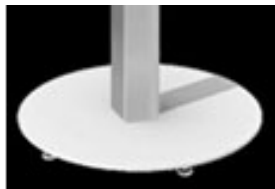

Adjustable Height Pedestal Tables

Brainstorm tops

The Cirrus floating balance adjustable height tables feature a pneumatic assist pedestal column, balanced for 44 lbs. This force balances the top to make lifting and lowering the top smooth and easy.

Position the top anywhere within a range of 26 to 43.7 inches, a range of 17.72 inches giving full ADA compliance access to all users. The sure grip cable release is designed to operate safely without unintentional release. Smooth motion with no-bounce stopping.

The Brainstorm Top gives four working sit/stand table positions where up to four laptops can be used together. The top is finished in tough 3D Thermofoil with contoured edges, or high pressure laminate with 3mm PVC edge trim, available in your choice of colors.

Round Base

3D Thermofoil Tops

44" / Roller	CRF-42BRNVH-E2LRD	CRF-42BRNVH-E2LRSD	CRF-42BRNVH-E2LRX	CRF-42BRNVH-E2LRSX

Laminate Tops with 3mm PVC Edge Trim

44" / Roller	CRL-42BRNVH-E2LRD	CRL-42BRNVH-E2LRSD	CRL-42BRNVH-E2LRX	CRL-42BRNVH-E2LRSX