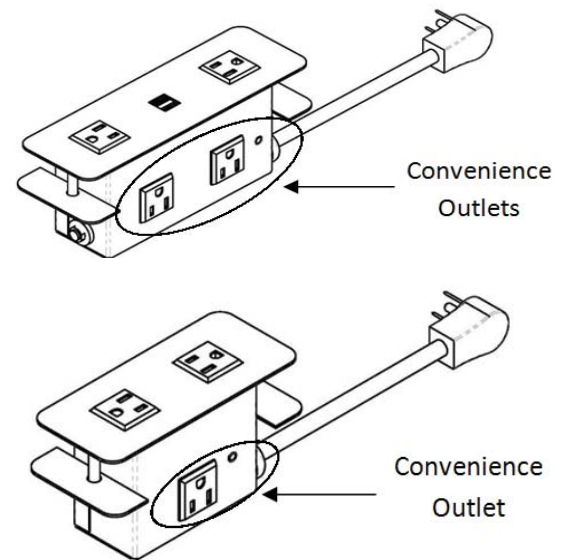

A Closer Look at Convenience Outlets:

* AVAILABLE ON SELECT TWO AND THREE POWER CONFIGURATIONS

Convenience outlets are perfect for stationary accessories like lamps, computers, or monitors which do not need to be accessed often allowing more room to plug in temporary devices like laptops, tablets, and mobile phones above the work surface where they are more easily accessible.