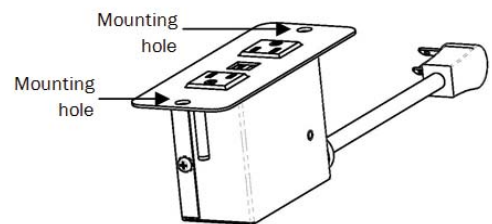

Screw Mount-

The Screw mounting method is best suited for installations where the back of the unit has limited, or no access. Ideal for soft sided seating, lounge furniture and support columns. The screws are inserted from the front of the unit, through the face of the Cove, fastening the Cove to the furniture.