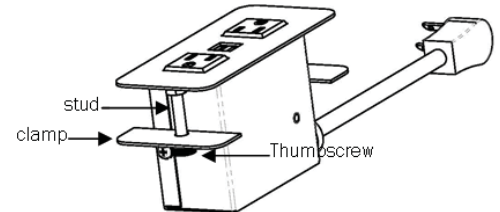

Clamp vs. Screw Mount:

Clamp Mount-

The Clamp mounting method requires no tools, and is best suited for installations where the back of the unit is easily accessible. The clamp mount works well for desks, benches, tables and case goods. The Cove is fastened to the furniture from the rear by tightening the thumbscrews.