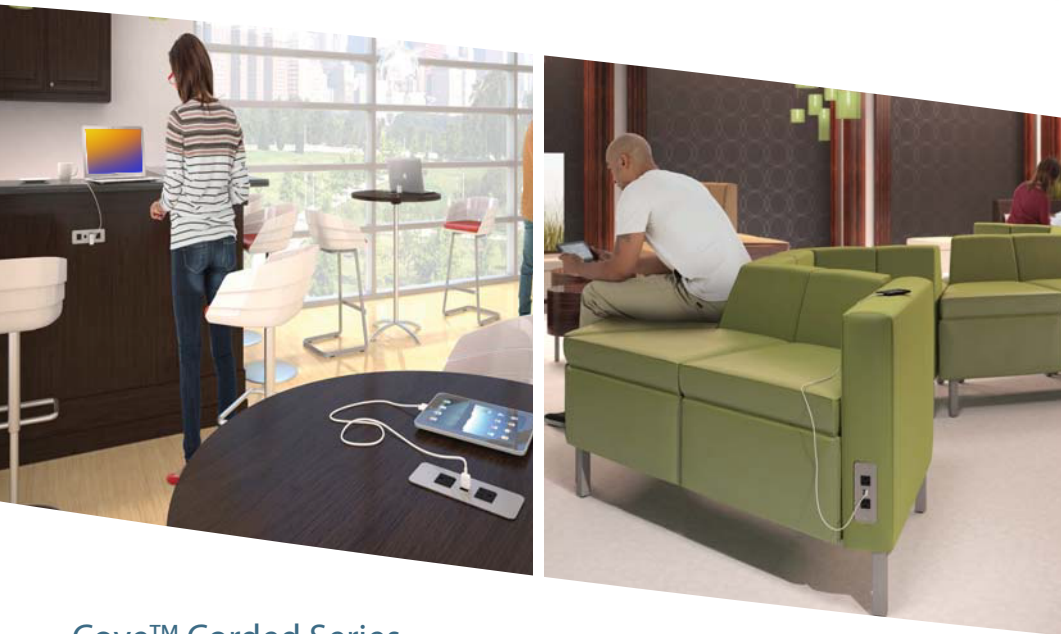

where design meets technology<sup>sm</sup>

Specifications:

- Mounts to surface thicknesses: .25"-1.25"
- Optional mounting bracket for surface thicknesses up to 1.50"
- 12A, 120 VAC spill resistant receptacles
- 2.1A (10.5W) USB charging ports
- Cord Length: 108"
- 90° Flat Plug with 45° Rotation
- Standard Faceplate Finishes Include: Silver, Black, Gloss White powder coat and Clear Brushed Aluminum
- ETL Listed for US and Canada

Cove™ Corded Series

The Cove is a versatile power and charging solution designed to seamlessly integrate power, USB charging ports, and data capabilities into a variety of spaces. Available in over 20 different configurations, and with multiple mounting options, the Cove can easily change any area into a powerful multifunctional space. Spill resistant receptacles protect against unexpected spill hazards and provide freedom to mount the Cove unit face up in table surfaces. Receptacles are strategically orientated to optimize the surface area of each unit accomodating large and small device plugs.