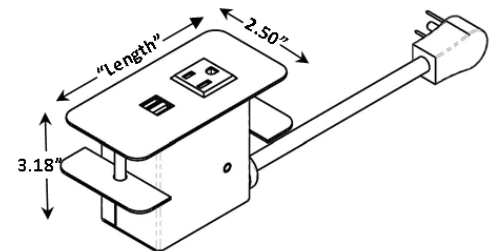

where design meets technology<sup>sm</sup>

Specifications:

- Mounts to surface thicknesses: .25"-1.25"
- Optional mounting bracket for surface thicknesses up to 1.50"
- 12A, 120 VAC spill resistant receptacles
- 2.1A (10.5W) USB charging ports
- Cord Length: 108"
- 90° Flat Plug with 45° Rotation
- Standard Faceplate Finishes Include: Silver, Black, Gloss White powder coat and Clear Brushed Aluminum
- ETL Listed for US and Canada

Ordering Information

Part Number	Configuration	Finish	Length
<b>Power Only</b>			
COV-2-GW-108 COV-2-S-108 COV-2-B-108 COV-2-AL-108	Cove with 2 power, 108" cord	Gloss White Silver Black Clear Aluminum	5.00"
COV-3-GW-108 COV-3-S-108 COV-3-B-108 COV-3-AL-108	Cove with 3 power, 108" cord	Gloss White Silver Black Clear Aluminum	6.25"
COV-4-GW-108 COV-4-S-108 COV-4-B-108 COV-4-AL-108	Cove with 4 power, 108" cord	Gloss White Silver Black Clear Aluminum	7.75"
COV-6-GW COV-6-S-108 COV-6-B-108 COV-6-AL-108	Cove with 6 power, 108" cord	Gloss White Silver Black Clear Aluminum	10.75"

Cove Configurations:

Number of Receptacles:	1	2	3	4	6
Power Only		✓	✓	✓	✓
USB	✓	✓	✓	✓	✓
Screw Mount	✓	✓	✓		
Convenience Outlet		✓	✓		
Data Capability			✓	✓	
USB & Data		✓	✓	✓	✓

Product Dimensions:

DIMENSIONS: LENGTH X 2.50" W X 3.18" D