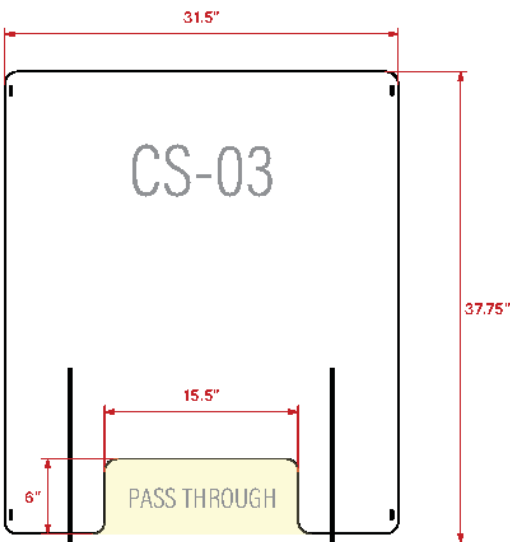

Counter Shield with Cutout

UP-CS-1
31.5" w x 37.75" h, 3/16" Clear Polycarbonate Premium Counter Shield w/ cutout, cutout is 15 1/2" x 6 3/4", black support feet.

UP-CS-3
31.5" w x 37.75" h, 1/8" Clear Polycarbonate Standard Counter Shield w/ cutout, cutout is 15 1/2" x 6 3/4", clear support feet.