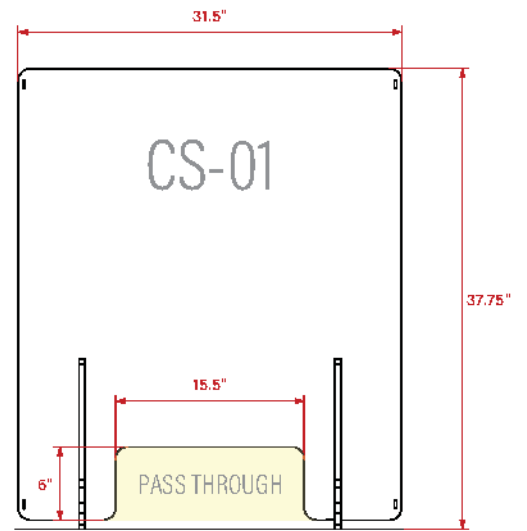

Counter Shield with Cutout

UP-CS-1
31.5" w x 37.75" h, 3/16" Clear Polycarbonate Premium Counter Shield w/ cutout, cutout is 15 1/2" x 6 3/4", black support feet.

UP-CS-3
31.5" w x 37.75" h, 1/8" Clear Polycarbonate Standard Counter Shield w/ cutout, cutout is 15 1/2" x 6 3/4", clear support feet.