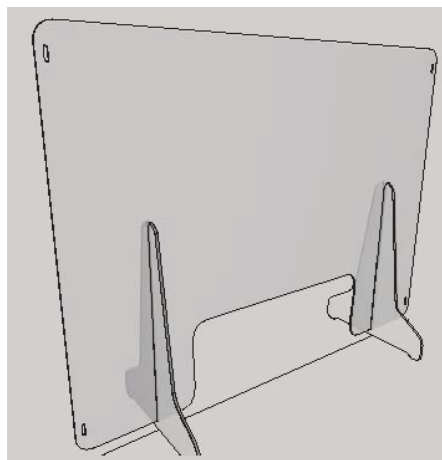

Counter Shield with Cutout

UP-CS-1
31.5" w x 37.75" h, 3/16" Clear Polycarbonate Premium Counter Shield w/ cutout, cutout is 15 1/2" x 6 3/4", black support feet.

UP-CS-3
31.5" w x 37.75" h, 1/8" Clear Polycarbonate Standard Counter Shield w/ cutout, cutout is 15 1/2" x 6 3/4", clear support feet.