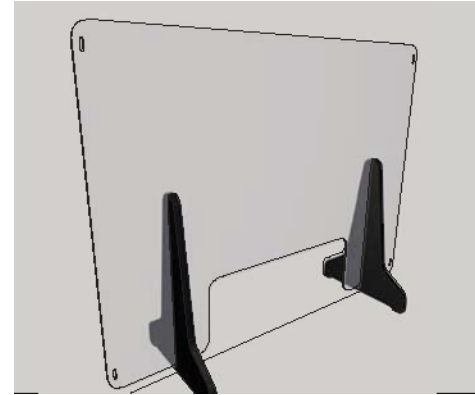

Counter Shield with Cutout

UP-CS-1
31.5" w x 37.75" h, 3/16" Clear Polycarbonate Premium Counter Shield w/ cutout, cutout is 15 1/2" x 6 3/4", black support feet.

UP-CS-3
31.5" w x 37.75" h, 1/8" Clear Polycarbonate Standard Counter Shield w/ cutout, cutout is 15 1/2" x 6 3/4", clear support feet.