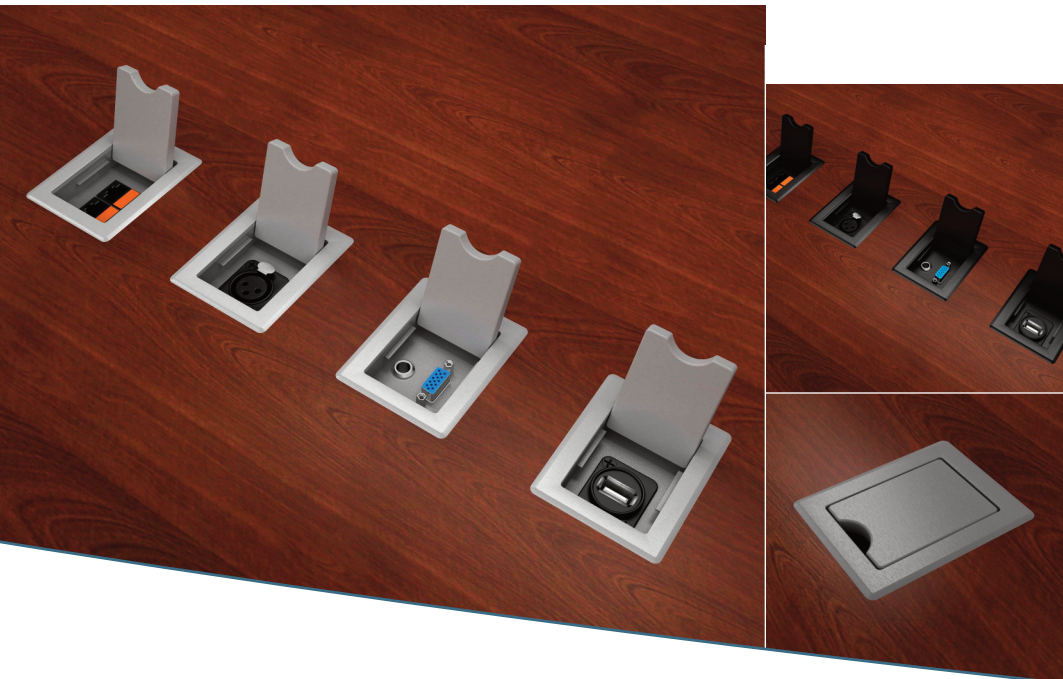

SPECIFICATION SHEET AND ORDERING INFORMATION

Specifications

- Fits table thicknesses between .75"-1.50"
- Available in Black or Clear Brushed Aluminum.
- Recommended table cutout: 2.1875" x 2.8125"

DATA PORTAL

The Data Portal is compact in design but large in capability. The Data Portal family of products can house a wide variety connectivity including data, A/V, USB, and XLR options. A lift open top allows the connectors to be covered and discretely become part of the furniture when not in use. Constructed of high end anodized aluminum, these products are an elegant way to satisfy your data power requirements.

Ordering information

Part number	Product Configuration
Brushed Black Aluminum	
DP-BL-S1-73-73	2 RJ45 Cat 5e Inline
DP-BL-S2-L-C51	1 Mini-Stereo Inline, 1 15 Pin HD VGA
DP-BL-S4-25	4 Pin XLR
DP-BL-S4-13	3 Pin XLR
DP-BL-S5-10	S Video Inline
DP-BL-S6-CRDMND	Cordminder Bushing Shallow
DP-BL-S8-777879	RCA Red, White and Yellow Inline
DP-BL-S9-C45	Product Configuration: HDMI with 36" patch cord attached
DP-BL-S9-102	USB Type A/A with 72" patch cord attached
Brushed Clear Aluminum	
DP-AL-S1-73-73	2 RJ45 Cat 5e Inline
DP-AL-S2-L-C51	1 Mini-Stereo Inline, 1 15 Pin HD VGA
DP-AL-S4-25	4 Pin XLR
DP-AL-S4-13	3 Pin XLR
DP-AL-S5-10	S Video Inline
DP-AL-S6-CRDMND	Cordminder Bushing Shallow
DP-AL-S8-777879	RCA Red, White and Yellow Inline
DP-AL-S9-C45	Product Configuration: HDMI with 36" patch cord attached
DP-AL-S9-102	USB Type A/A with 72" patch cord attached
Accessories	
POWERED-USB	Powered USB transformer to bring power to a Data Portal USB connector.