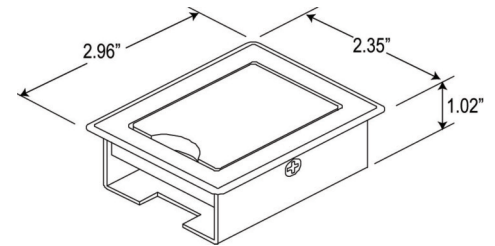

SPECIFICATION SHEET AND ORDERING INFORMATION

Specifications

- Fits table thicknesses between .75"-1.50"
- Available in Black or Clear Brushed Aluminum.
- Recommended table cutout: 2.1875" x 2.8125"

DATA PORTAL

The Data Portal is compact in design but large in capability. The Data Portal family of products can house a wide variety connectivity including data, A/V, USB, and XLR options. A lift open top allows the connectors to be covered and discretely become part of the furniture when not in use. Constructed of high end anodized aluminum, these products are an elegant way to satisfy your data power requirements.

Ordering information

Part number	Product Configuration
Brushed Black Aluminum	
DP-BL-S1-73-73	2 RJ45 Cat 5e Inline
DP-BL-S2-L-C51	1 Mini-Stereo Inline, 1 15 Pin HD VGA
DP-BL-S4-25	4 Pin XLR
DP-BL-S4-13	3 Pin XLR
DP-BL-S5-10	S Video Inline
DP-BL-S6-CRDMND	Cordminder Bushing Shallow
DP-BL-S8-777879	RCA Red, White and Yellow Inline
DP-BL-S9-C45	Product Configuration: HDMI with 36" patch cord attached
DP-BL-S9-102	USB Type A/A with 72" patch cord attached
Brushed Clear Aluminum	
DP-AL-S1-73-73	2 RJ45 Cat 5e Inline
DP-AL-S2-L-C51	1 Mini-Stereo Inline, 1 15 Pin HD VGA
DP-AL-S4-25	4 Pin XLR
DP-AL-S4-13	3 Pin XLR
DP-AL-S5-10	S Video Inline
DP-AL-S6-CRDMND	Cordminder Bushing Shallow
DP-AL-S8-777879	RCA Red, White and Yellow Inline
DP-AL-S9-C45	Product Configuration: HDMI with 36" patch cord attached
DP-AL-S9-102	USB Type A/A with 72" patch cord attached
Accessories	
POWERED-USB	Powered USB transformer to bring power to a Data Portal USB connector.

Product Dimensions

DATA PORTAL SHOWN
2.96" x 2.35" x 1.02"

800 770 7042 | www.smartdesks.com

SMARTdesks®