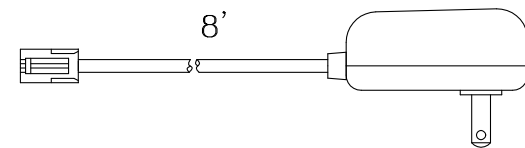

# Dock 150 Wireless | USB Charger

# S P E C I F I C A T I O N S

SKU: PD-DOCK150

The Dock-150 Wireless & USB combo charging dock offering the wireless charging and USB charging in a simple package. The pop-up USB ports can be hidden when they are not in use to keep working surface clean and organized. Each of the three convenient USB type-A ports offer 2.1A (10.5W) of charging power for the mobile devices that do not support wireless charging.

## Specifications

- Input: DC 12V, 1A
- Output: 5W Max
- Qi V1.2 compliant IC
- Will charge through surface up to 1/8" (3.18 mm)
- Charging distance: 6mm Max.

800 770 7042 | [www.smartdesks.com](http://www.smartdesks.com)