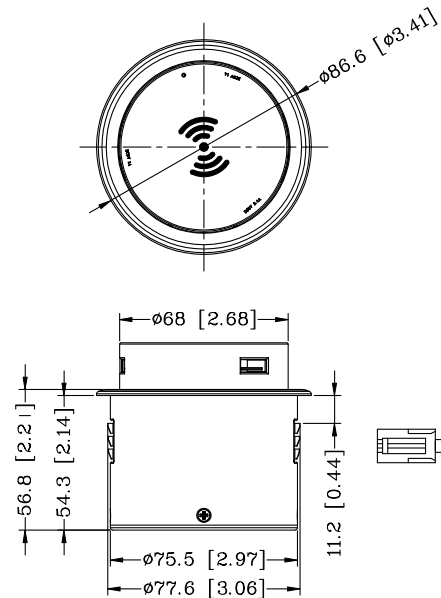

# S P E C I F I C A T I O N S

SKU: PD-DOCK150

The Dock-150 Wireless & USB combo charging dock offering the wireless charging and USB charging in a simple package. The pop-up USB ports can be hidden when they are not in use to keep working surface clean and organized. Each of the three convenient USB type-A ports offer 2.1A (10.5W) of charging power for the mobile devices that do not support wireless charging.

## Specifications

- Input: DC 12V, 1A
- Output: 5W Max
- Qi V1.2 compliant IC
- Will charge through surface up to 1/8" (3.18 mm)
- Charging distance: 6mm Max.

800 770 7042 | [www.smartdesks.com](http://www.smartdesks.com)