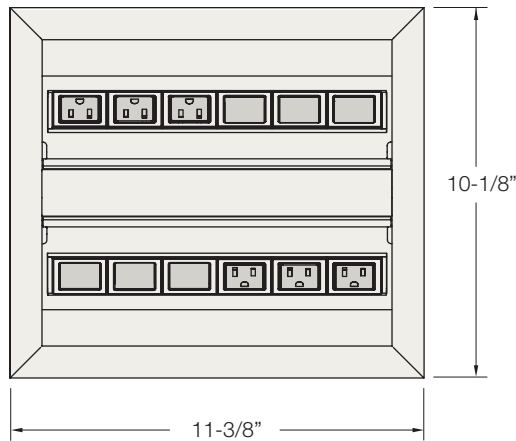

\* Image shown: 6(x2) Window Unit with 3 power, 3 open data with Clear Anodized Aluminum, and Black Plastic

## OVERVIEW

E2X is a back to back Ellora® unit within a single grommet. Like the Ellora product, connections to power and data can be concealed while in use. E2X offers a completely scalable solution - from 2 to 8 windows per side - with a variety of power options and data configurations. E2X is designed to conveniently provide power and data access from either side of the table or worksurface.

## SPECIFICATIONS

\* Images depict 6(x2) Window unit with 3 power, and 3 open data.

**Min Surface Depth**  
3/8"

**Max Surface Depth**  
1 1/2"