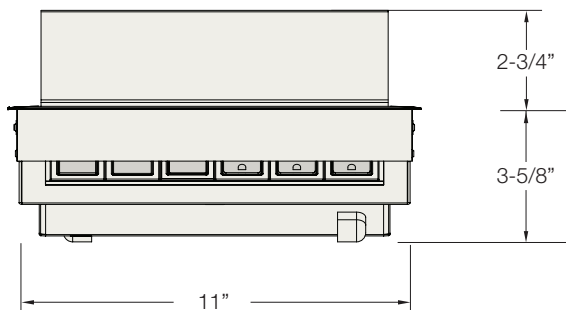

## OVERVIEW

E2X is a back to back Ellora® unit within a single grommet. Like the Ellora product, connections to power and data can be concealed while in use. E2X offers a completely scalable solution - from 2 to 8 windows per side - with a variety of power options and data configurations. E2X is designed to conveniently provide power and data access from either side of the table or worksurface.

## SPECIFICATIONS

\* Images depict 6(x2) Window unit with 3 power, and 3 open data.

**Min Surface Depth**  
3/8"

**Max Surface Depth**  
1 1/2"

## CUT OUT DIMENSION

EACH SIDE (x2)	LENGTH	WIDTH
2 Windows	5"	9-13/16"
3 Windows	6-1/2"	9-13/16"
4 Windows	8"	9-13/16"
5 Windows	9-1/2"	9-13/16"
6 Windows	11"	9-13/16"
7 Windows	12-1/2"	9-13/16"
8 Windows	14"	9-13/16"