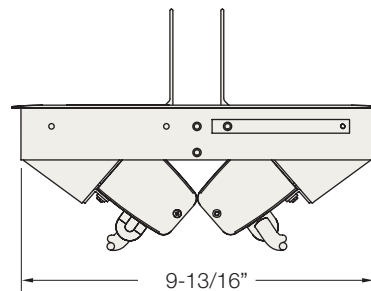

\* Image shown: 6(x2) Window Unit with 3 power, 3 open data with Clear Anodized Aluminum, and Black Plastic

## OVERVIEW

E2X is a back to back Ellora® unit within a single grommet. Like the Ellora product, connections to power and data can be concealed while in use. E2X offers a completely scalable solution - from 2 to 8 windows per side - with a variety of power options and data configurations. E2X is designed to conveniently provide power and data access from either side of the table or worksurface.

## SPECIFICATIONS

\* Images depict 6(x2) Window unit with 3 power, and 3 open data.

**Min Surface Depth**  
3/8"

**Max Surface Depth**  
1 1/2"