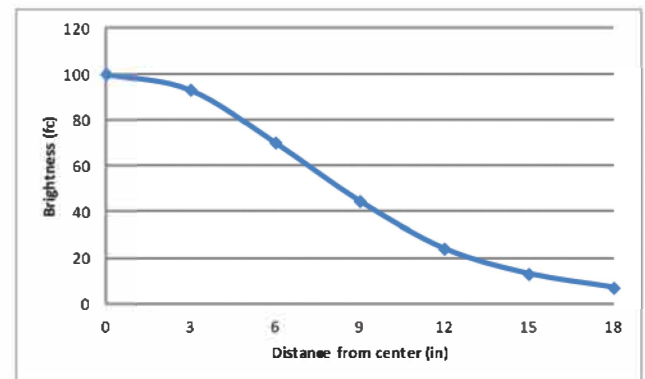

Interior Lighting (Possible 2 points)

To promote occupants' productivity, comfort and well-being by providing high-quality lighting.

All Koncept's task lighting products provide more than three lighting levels that are easily adjustable by occupants to suit their needs. Furthermore, all Koncept's task lighting products use high quality LED light sources with CRI over 80 and L70 rated lifespan over 50,000 hours. Desktop and task personal lighting also provides the opportunity to reduce overhead lighting.

Light source placed at 12.75" away from worksurface