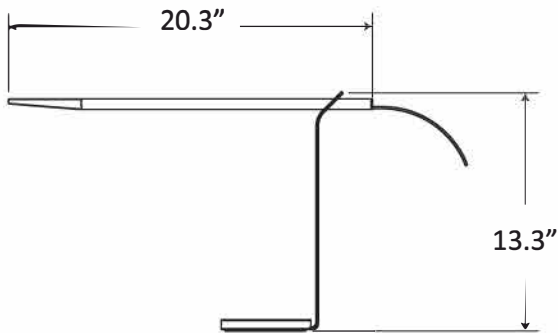

Lumens: 275
Energy Consumption: 6 W
Rated Lifespan: 50,000 hours
Color Temperature: Warm: 3,500 K
Color Rendering Index (CRI): 85
Dimmer: Built-in touch sensor
Brightness Adjustability: Continuous dimming
Standard Finishes: Maple/Silver, White Oak/Matte White, Walnut/Matte White
Material: Aluminum, plastic
Cord: White (with Maple/Silver lamp), Blue (with White Oak/Matte White lamp), Red (with Walnut/Matte White lamp), 10'
Maximum Brightness: 100 fc
C-UL-US Certified

GR1-W-MPW-SIL-DSK
GR1-W-WOB-MWT-DSK
GR1-W-WNR-MWT-DSK