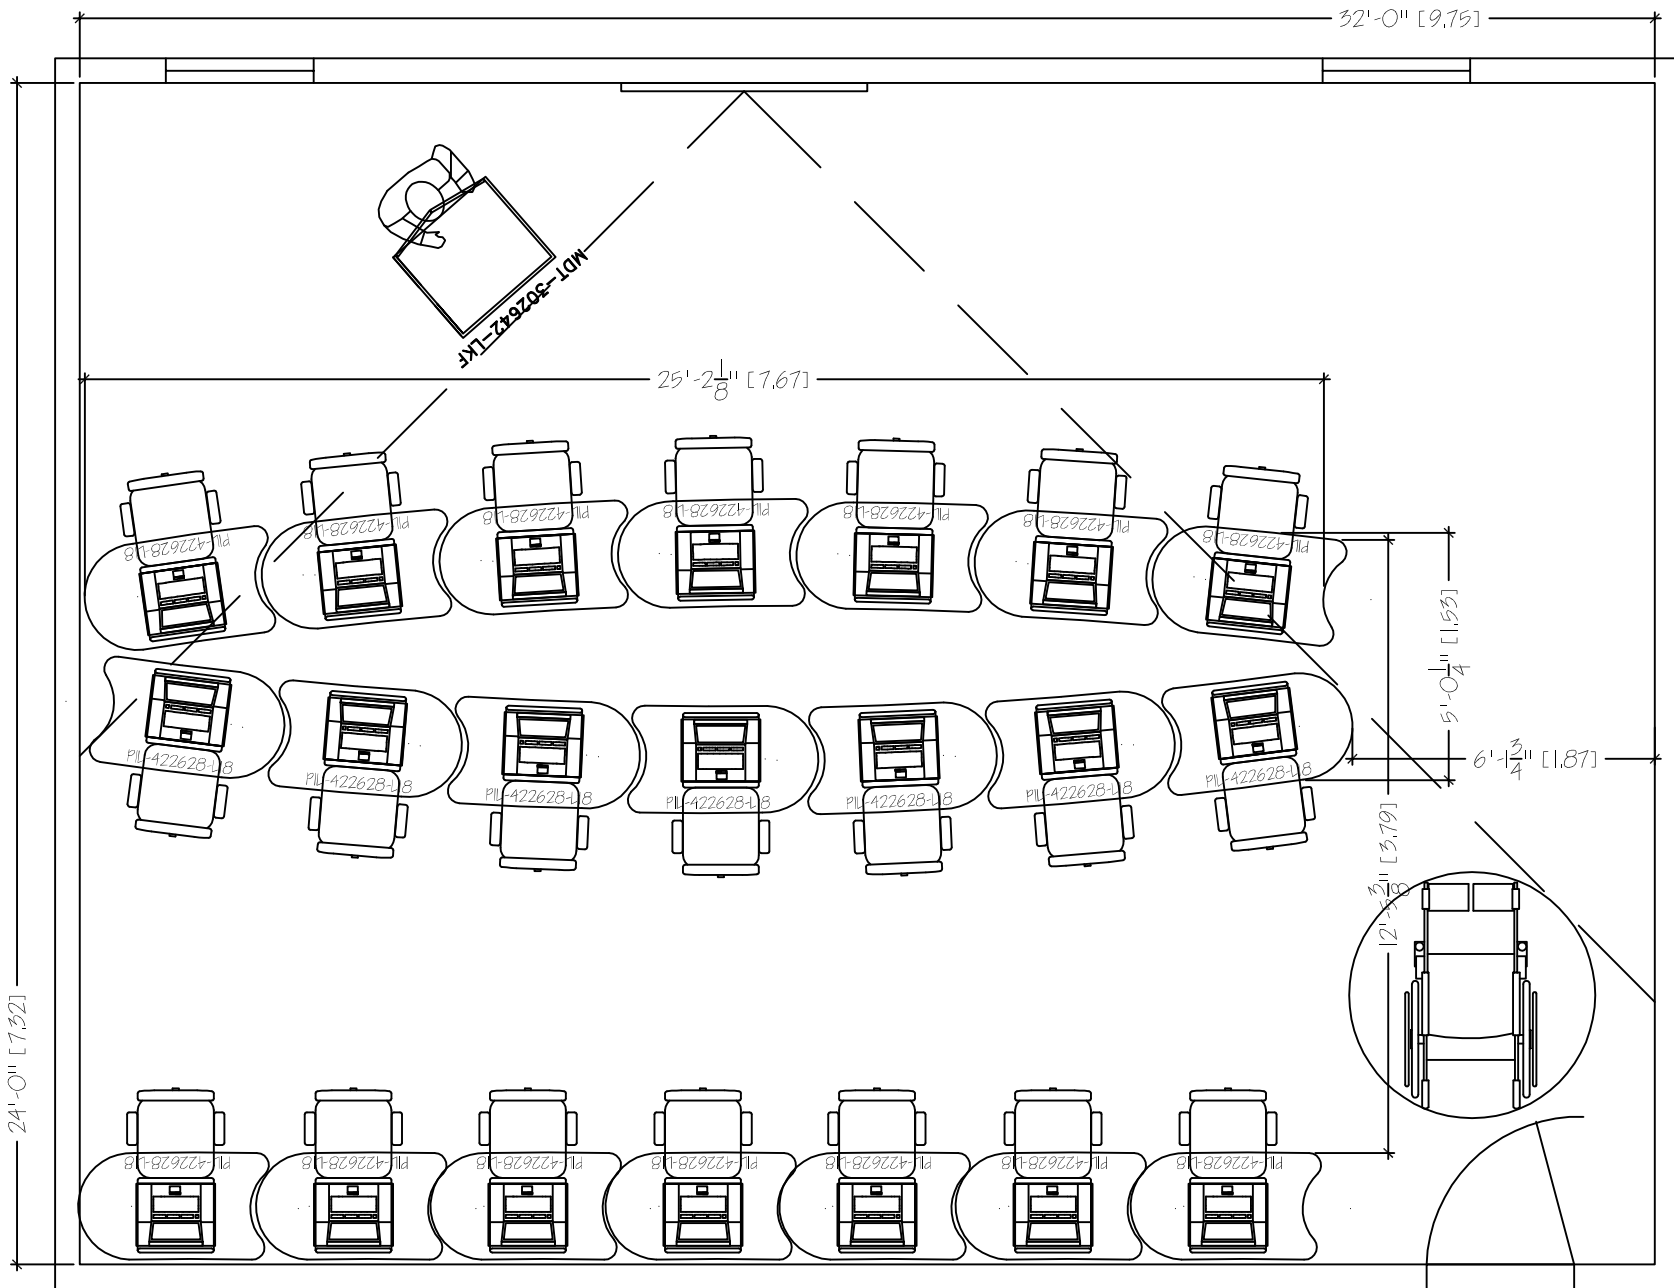

Pi TABLES
24'X32'
TABLE COUNT: 21

Pi® Collaboration Tables
Classroom Idea Starter
4-Pi2432-21bSC

SMARTdesks
514F Progress Drive
Linthicum, MD 21090
800.770.7042
www.smartdesks.com

Property of CBT Supply, Inc. Not to be duplicated.
All ideas, plans or arrangements indicated in this drawing
are copyrighted and owned by CBT Supply, Inc. and shall not
be reproduced, used or disclosed to any person or firm or
corporation without written permission of CBT Supply, Inc.

SMARTdesks®
DESIGN CENTER