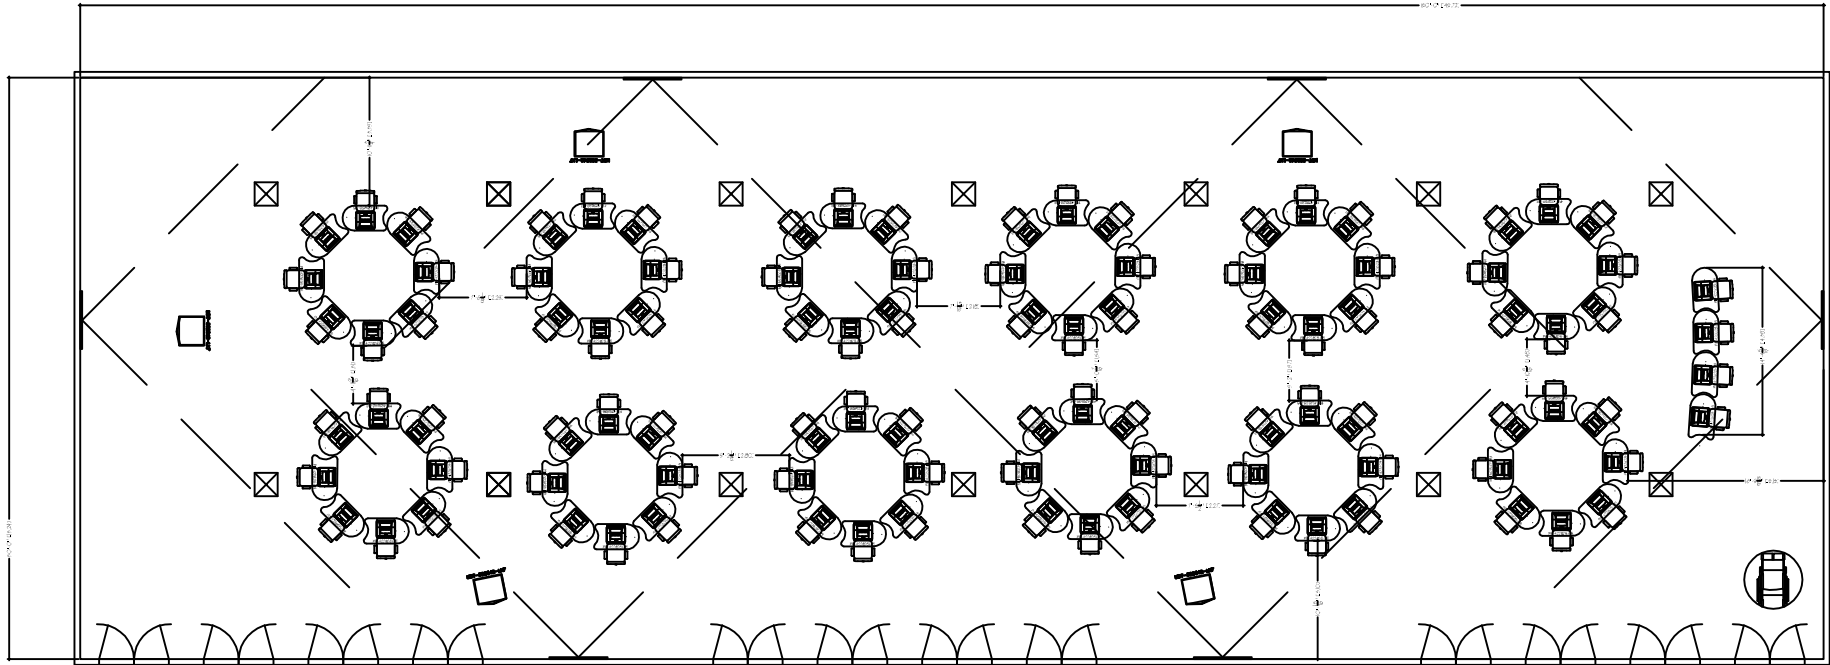

Pi TABLES
50'X150'
TABLE COUNT: 100

Pi® Collaboration Tables
Classroom Idea Starter
12-Pi50150-100SC

SMARTdesks
514F Progress Drive
Linthicum, MD 21090
800.770.7042
www.smartdesks.com

Property of CBT Supply, Inc. Not to be duplicated.
All ideas, plans or arrangements indicated in this drawing
are copyrighted and owned by CBT Supply, Inc. and shall not
be reproduced, used or disclosed to any person or firm or
corporation without written permission of CBT Supply, Inc.

SMARTdesks®
DESIGN CENTER