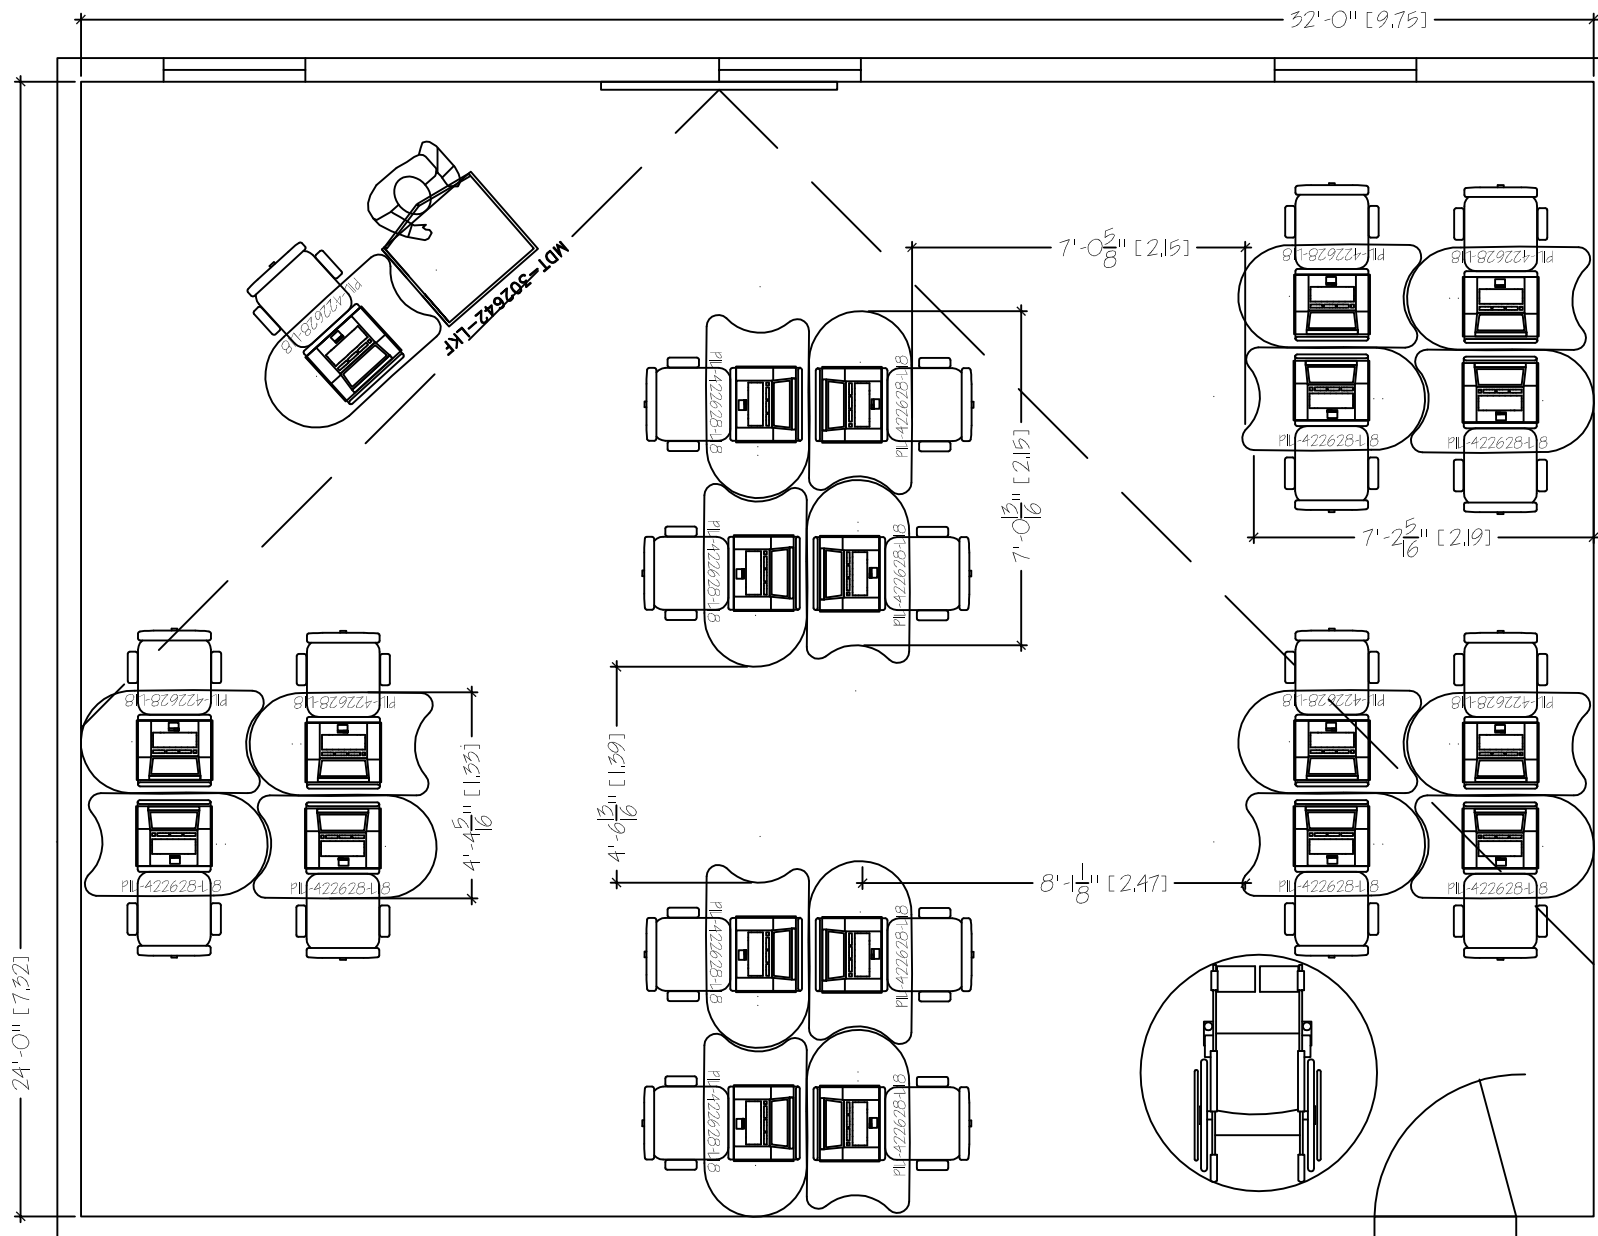

Pi TABLES
24'X32'
TABLE COUNT: 21

Pi® Collaboration Tables
Classroom Idea Starter
5-Pi2432-21cSC

SMARTdesks
514F Progress Drive
Linthicum, MD 21090
800.770.7042
www.smartdesks.com

Property of CBT Supply, Inc. Not to be duplicated.
All ideas, plans or arrangements indicated in this drawing
are copyrighted and owned by CBT Supply, Inc. and shall not
be reproduced, used or disclosed to any person or firm or
corporation without written permission of CBT Supply, Inc.

SMARTdesks®
DESIGN CENTER