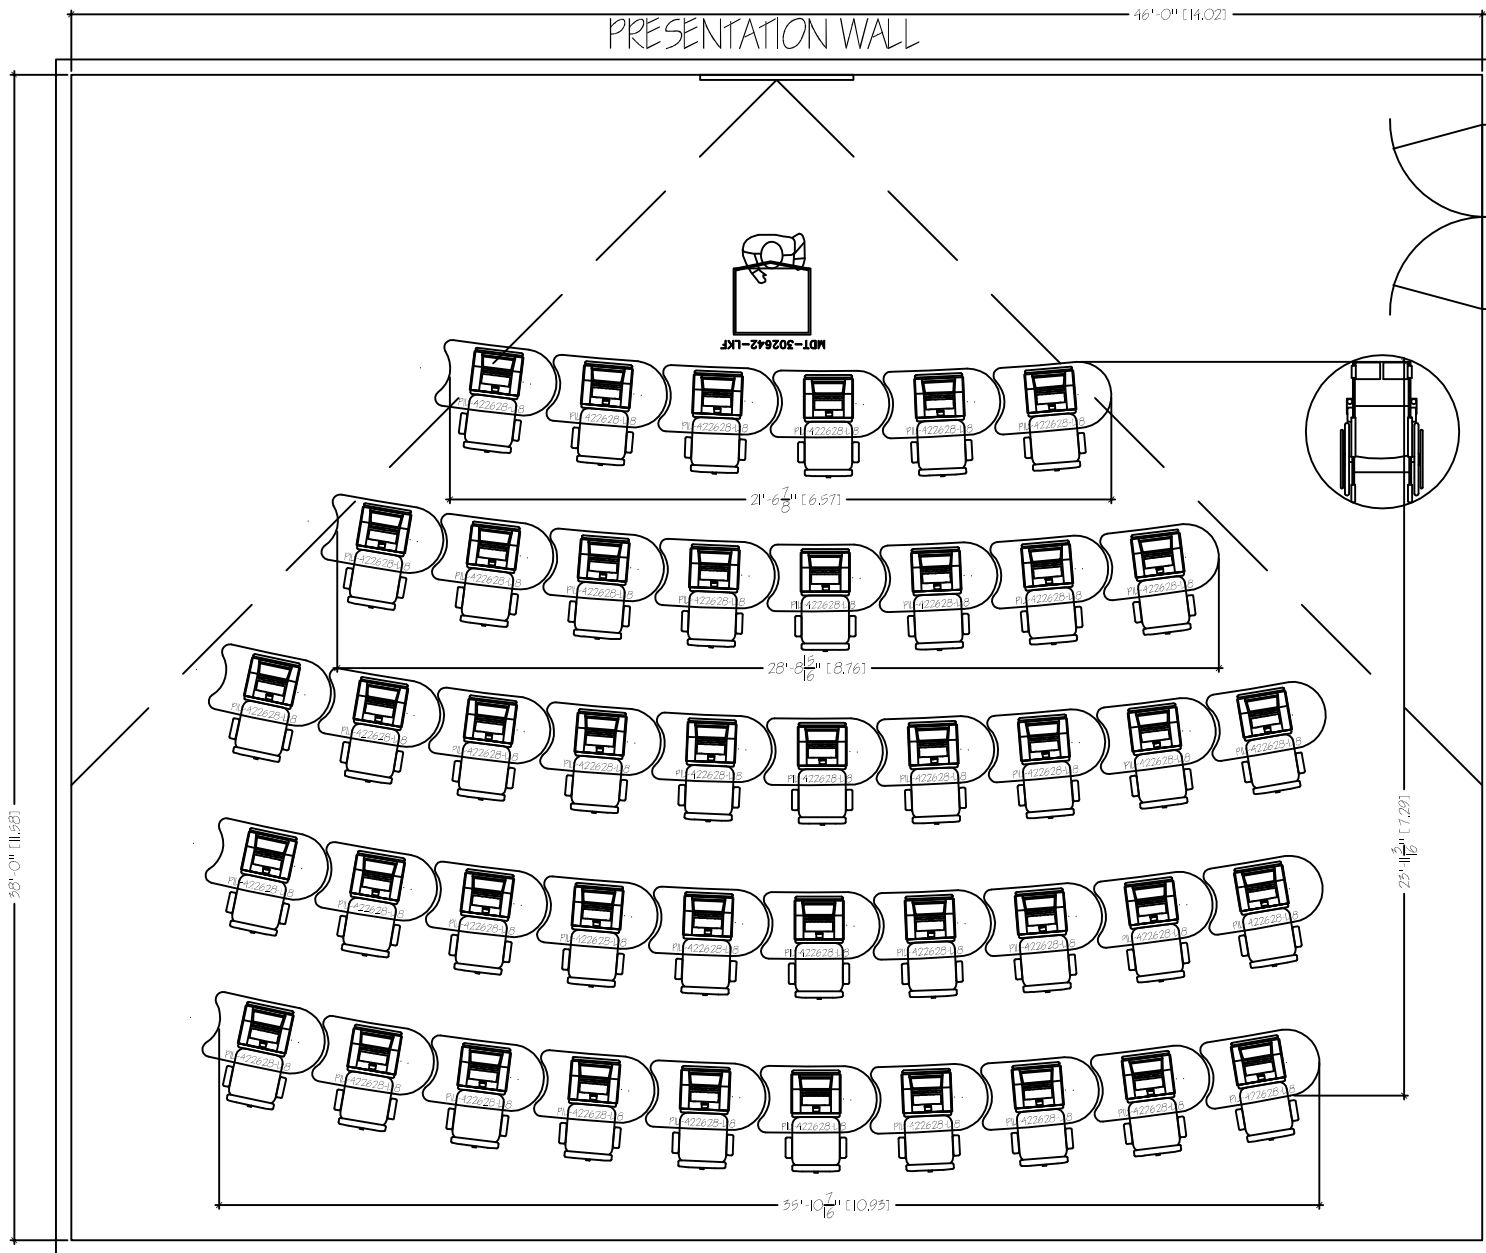

Pi TABLES
38'X46'
TABLE COUNT: 44

Pi® Collaboration Tables
Classroom Idea Starter
11-Pi3846-44SC

SMARTdesks
514F Progress Drive
Linthicum, MD 21090
800.770.7042
www.smartdesks.com

Property of CBT Supply, Inc. Not to be duplicated.
All ideas, plans or arrangements indicated in this drawing
are copyrighted and owned by CBT Supply, Inc. and shall not
be reproduced, used or disclosed to any person or firm or
corporation without written permission of CBT Supply, Inc.

SMARTdesks®
DESIGN CENTER