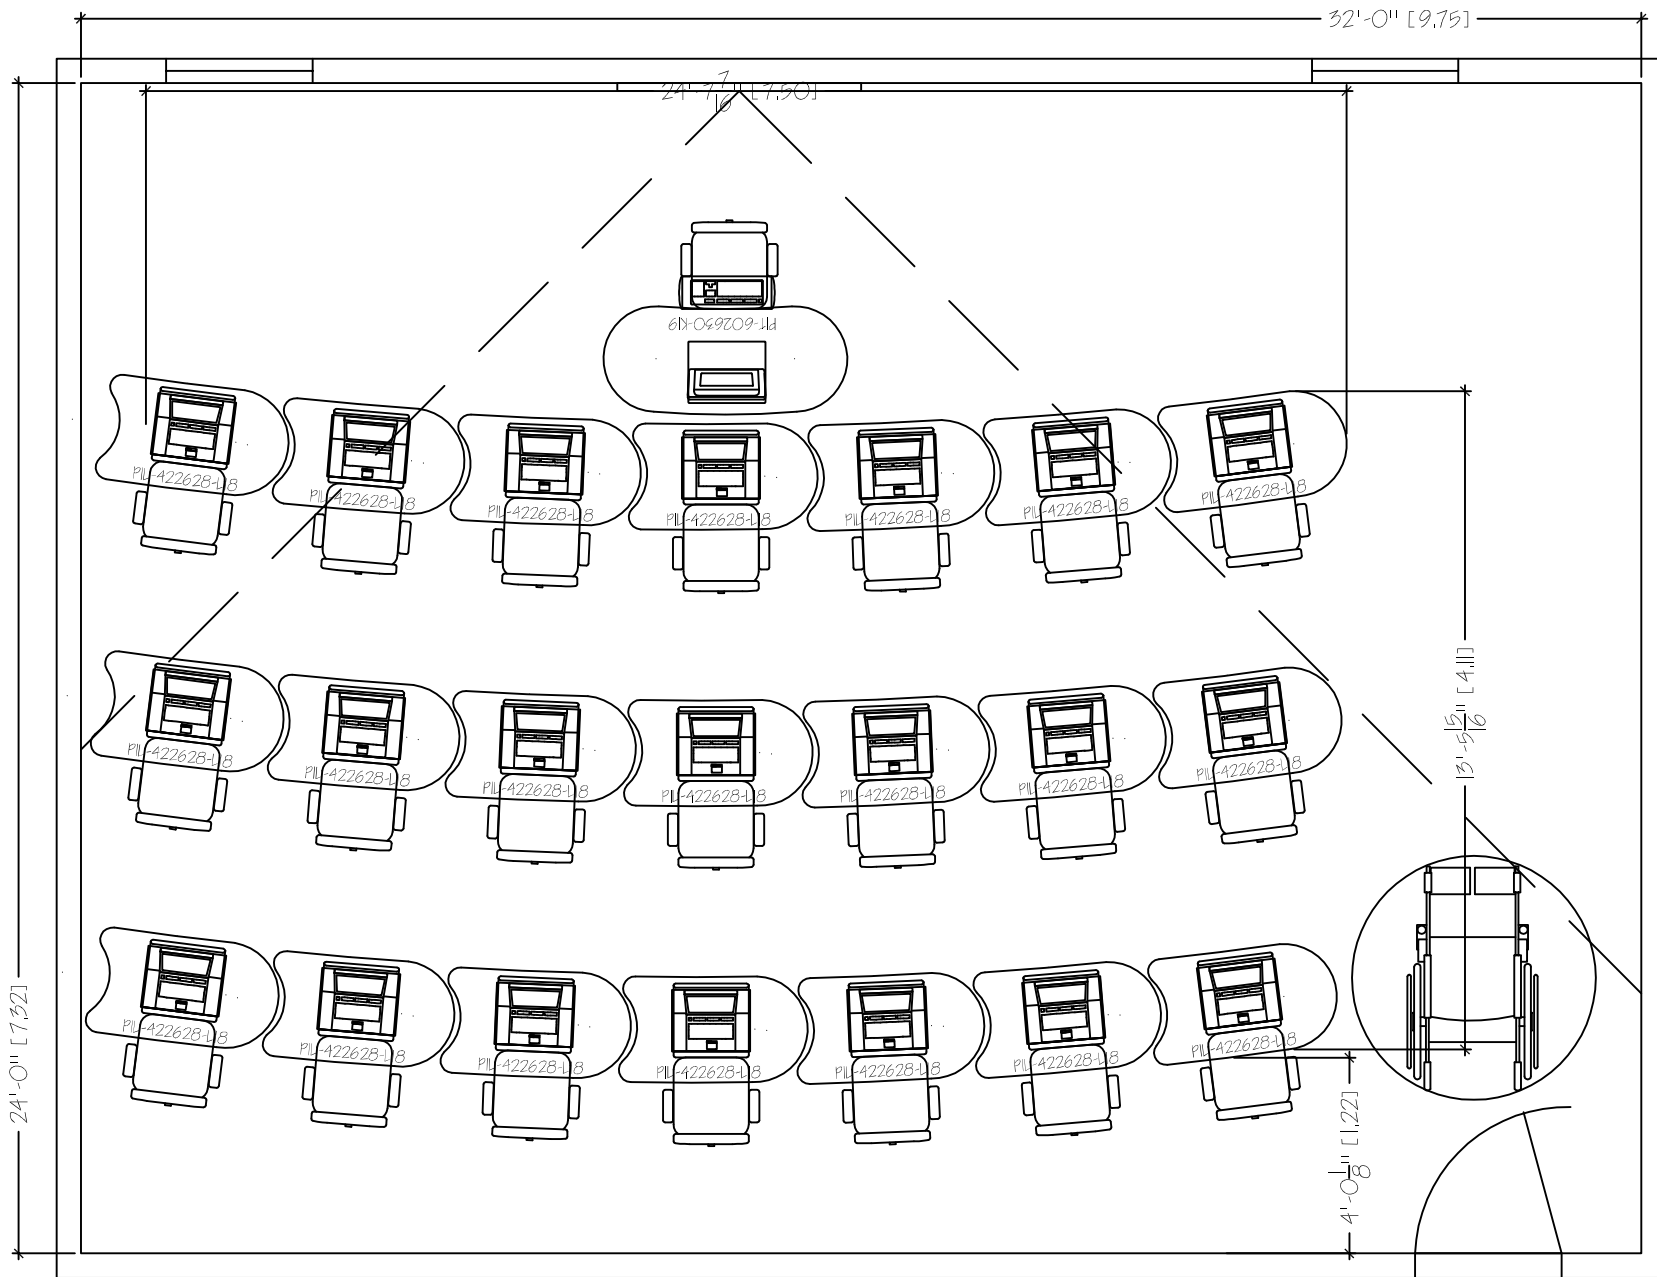

Pi TABLES
24'X32'
TABLE COUNT: 22

Pi® Collaboration Tables
Classroom Idea Starter
6-Pi2432-22dSC

SMARTdesks
514F Progress Drive
Linthicum, MD 21090
800.770.7042
www.smartdesks.com

Property of CBT Supply, Inc. Not to be duplicated.
All ideas, plans or arrangements indicated in this drawing
are copyrighted and owned by CBT Supply, Inc. and shall not
be reproduced, used or disclosed to any person or firm or
corporation without written permission of CBT Supply, Inc.

SMARTdesks®
DESIGN CENTER