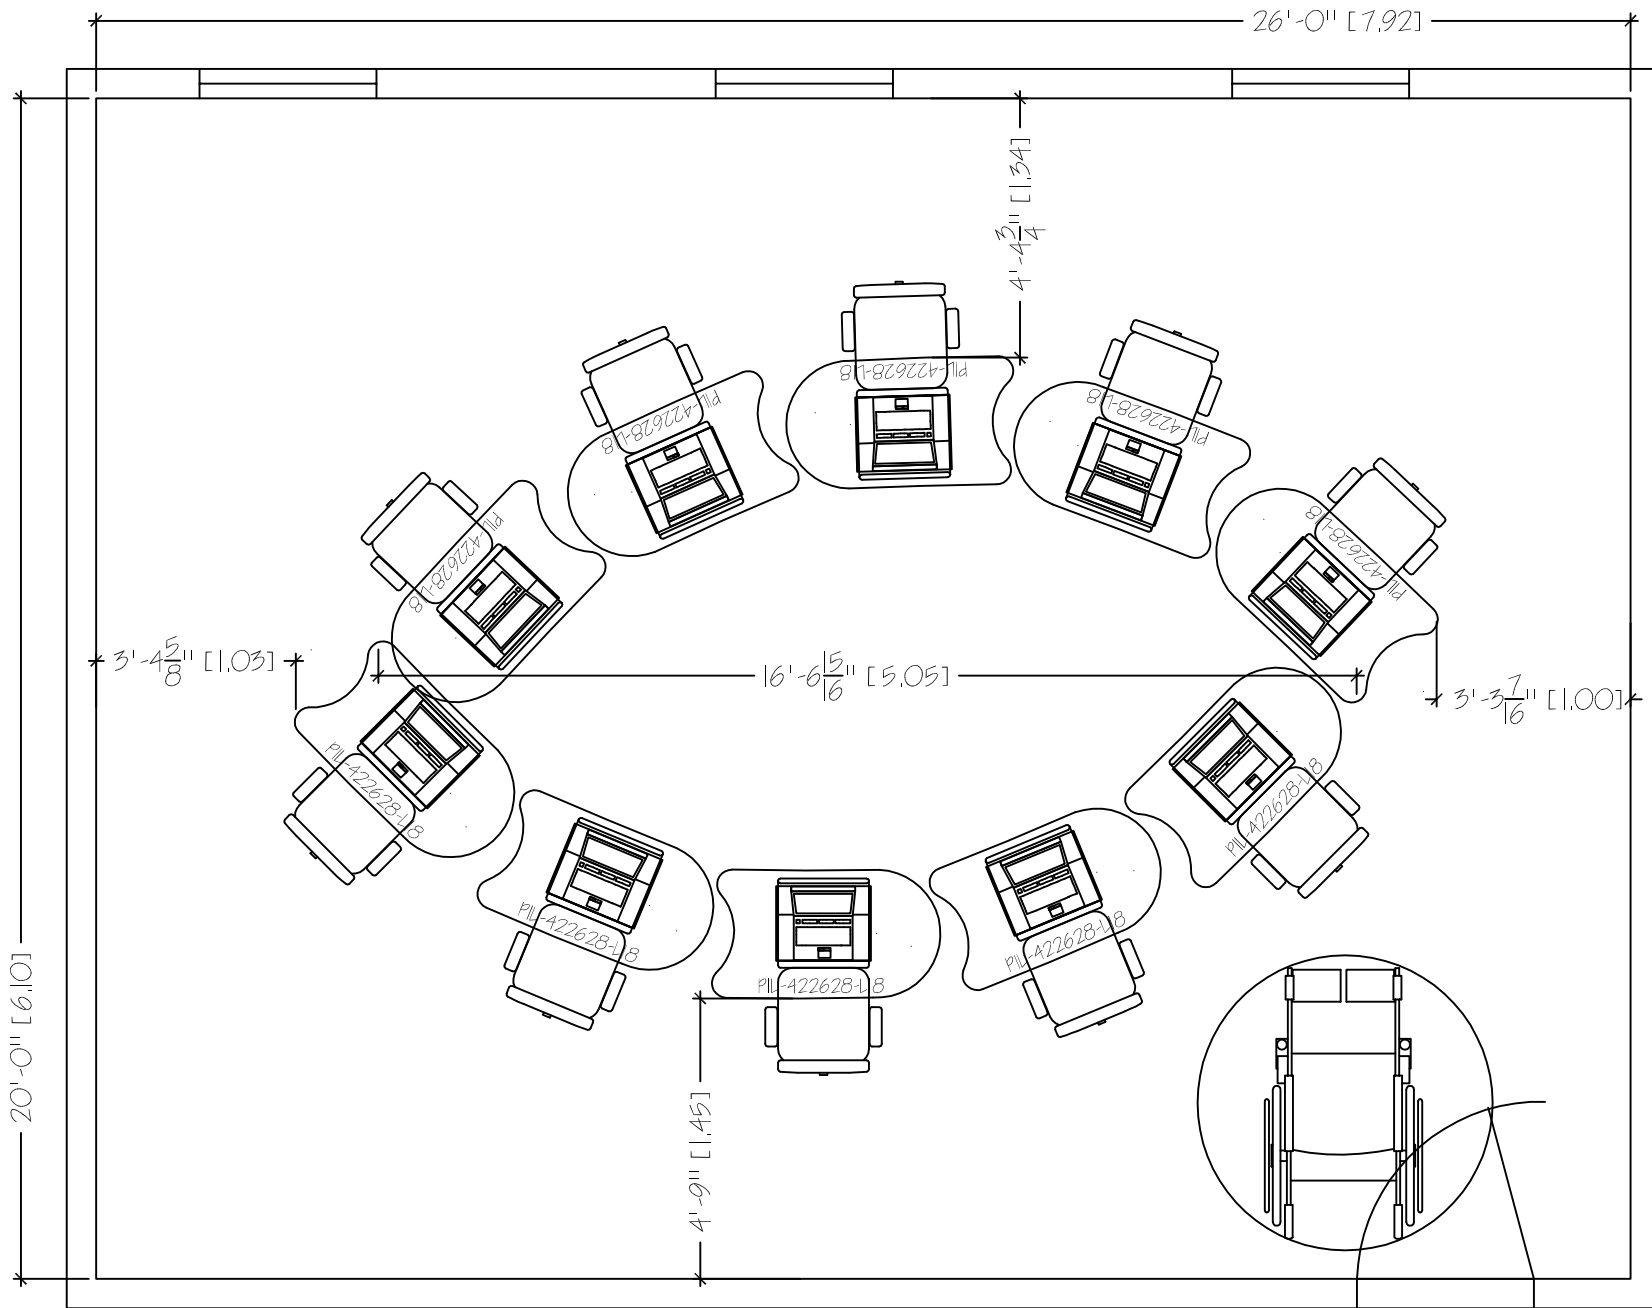

Pi TABLES
 18'X20'
 TABLE COUNT: 8

Pi® Collaboration Tables
 Classroom Idea Starter

1-Pi1820-8SC

SMARTdesks
 514F Progress Drive
 Linthicum, MD 21090
 800.770.7042
www.smartdesks.com

Property of CBT Supply, Inc. Not to be duplicated.
 All ideas, plans or arrangements indicated in this drawing
 are copyrighted and owned by CBT Supply, Inc. and shall not
 be reproduced, used or disclosed to any person or firm or
 corporation without written permission of CBT Supply, Inc.

SMARTdesks®

DESIGN CENTER

Pi TABLES
 20'X26'
 TABLE COUNT: 10

Pi® Collaboration Tables
 Classroom Idea Starter
2-Pi2026-10SC

SMARTdesks
 514F Progress Drive
 Linthicum, MD 21090
 800.770.7042
 www.smartdesks.com