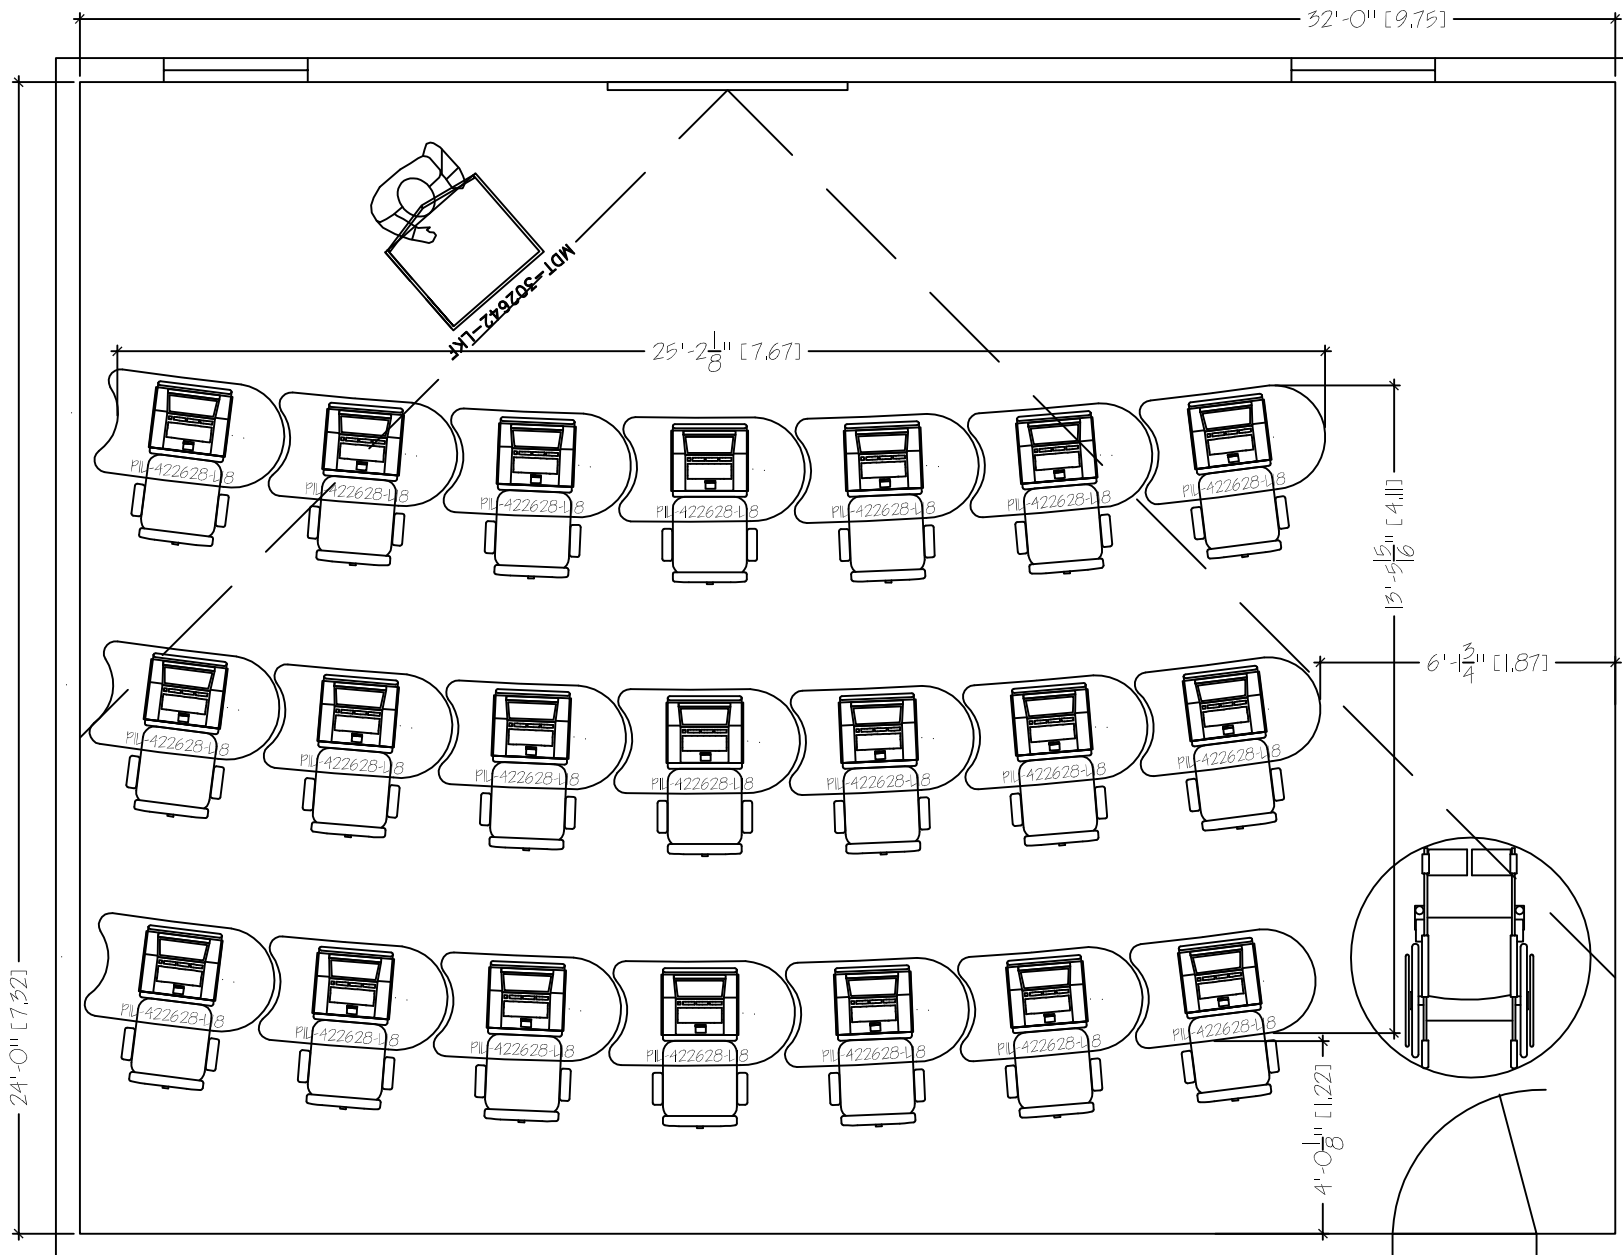

Pi TABLES
24'X32'
TABLE COUNT: 21

Pi® Collaboration Tables
Classroom Idea Starter
3-Pi2432-21aSC

SMARTdesks
514F Progress Drive
Linthicum, MD 21090
800.770.7042
www.smartdesks.com

Property of CBT Supply, Inc. Not to be duplicated.
All ideas, plans or arrangements indicated in this drawing
are copyrighted and owned by CBT Supply, Inc. and shall not
be reproduced, used or disclosed to any person or firm or
corporation without written permission of CBT Supply, Inc.

SMARTdesks®
DESIGN CENTER