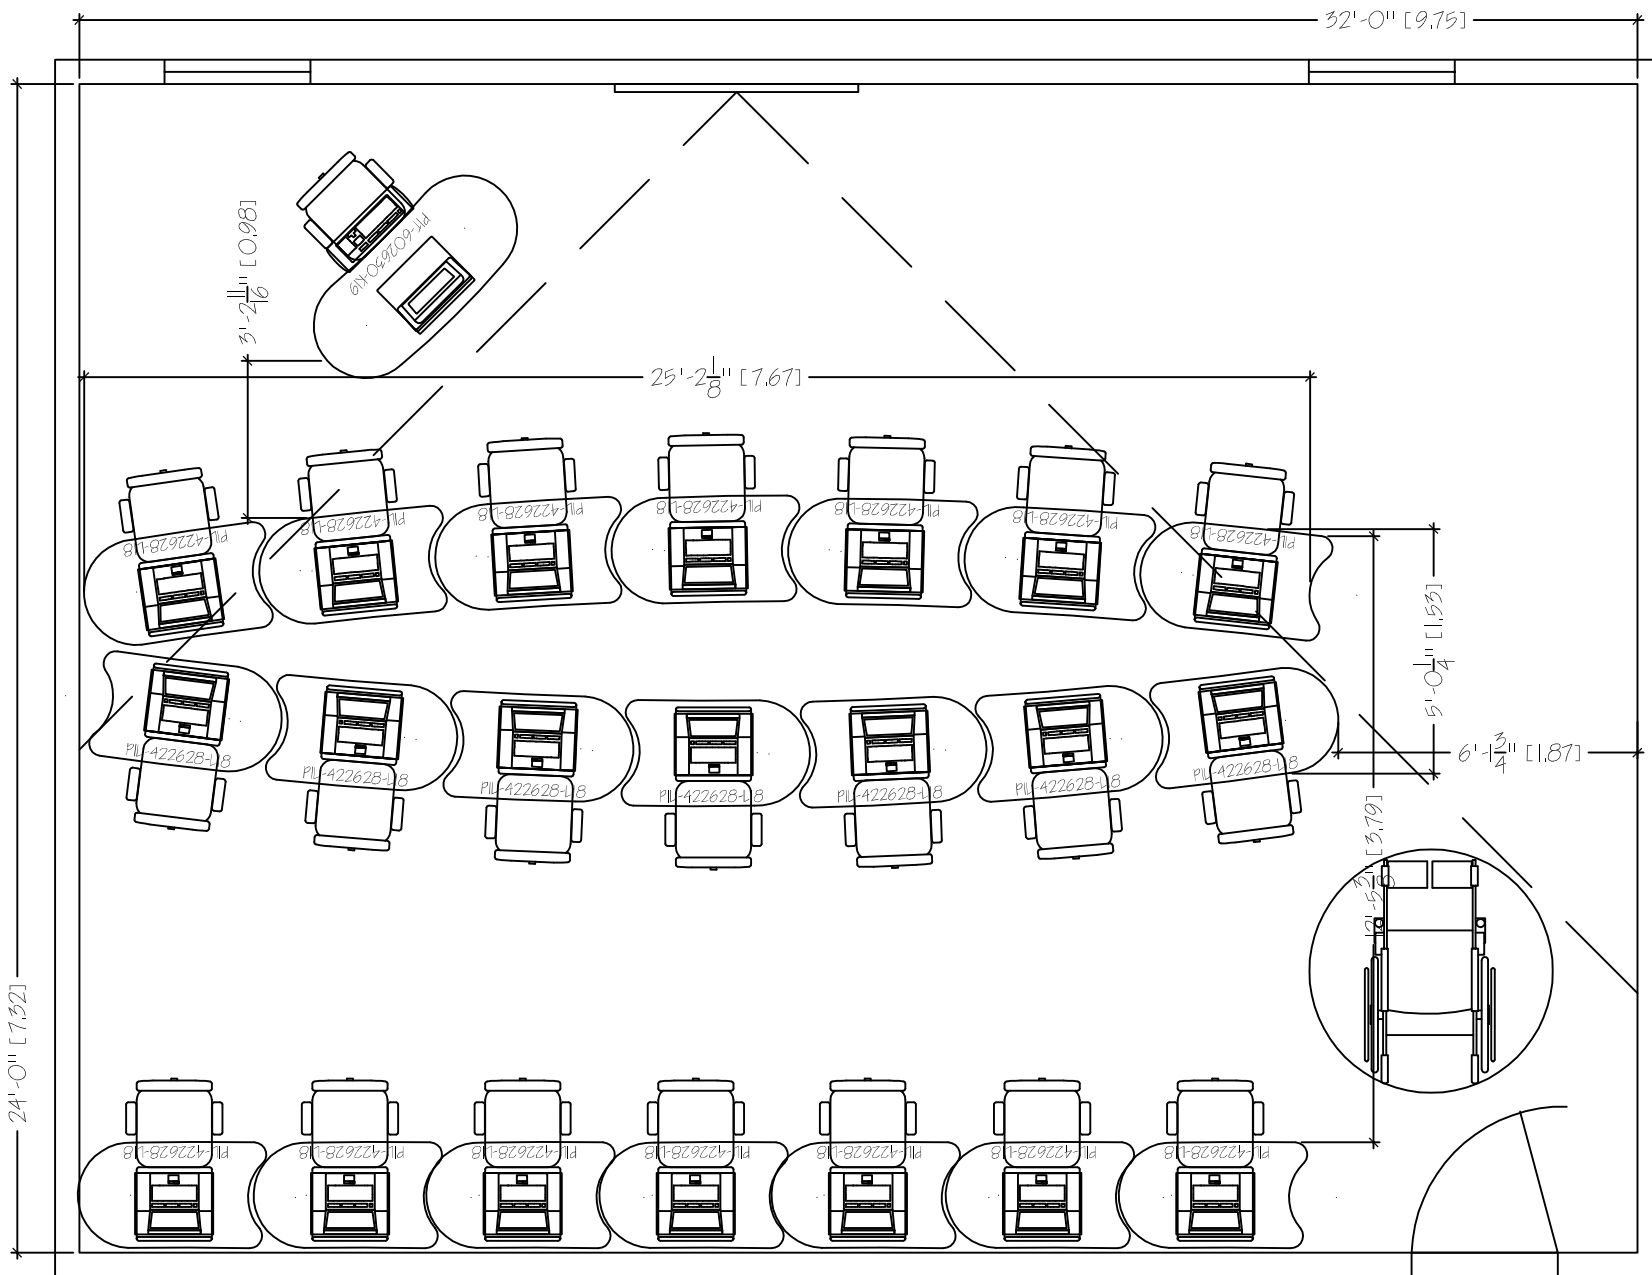

Pi TABLES
24'X32'
TABLE COUNT: 22

Pi® Collaboration Tables
Classroom Idea Starter
8-Pi2432-22fSC

SMARTdesks
514F Progress Drive
Linthicum, MD 21090
800.770.7042
www.smartdesks.com

Property of CBT Supply, Inc. Not to be duplicated.
All ideas, plans or arrangements indicated in this drawing
are copyrighted and owned by CBT Supply, Inc. and shall not
be reproduced, used or disclosed to any person or firm or
corporation without written permission of CBT Supply, Inc.

SMARTdesks®
DESIGN CENTER