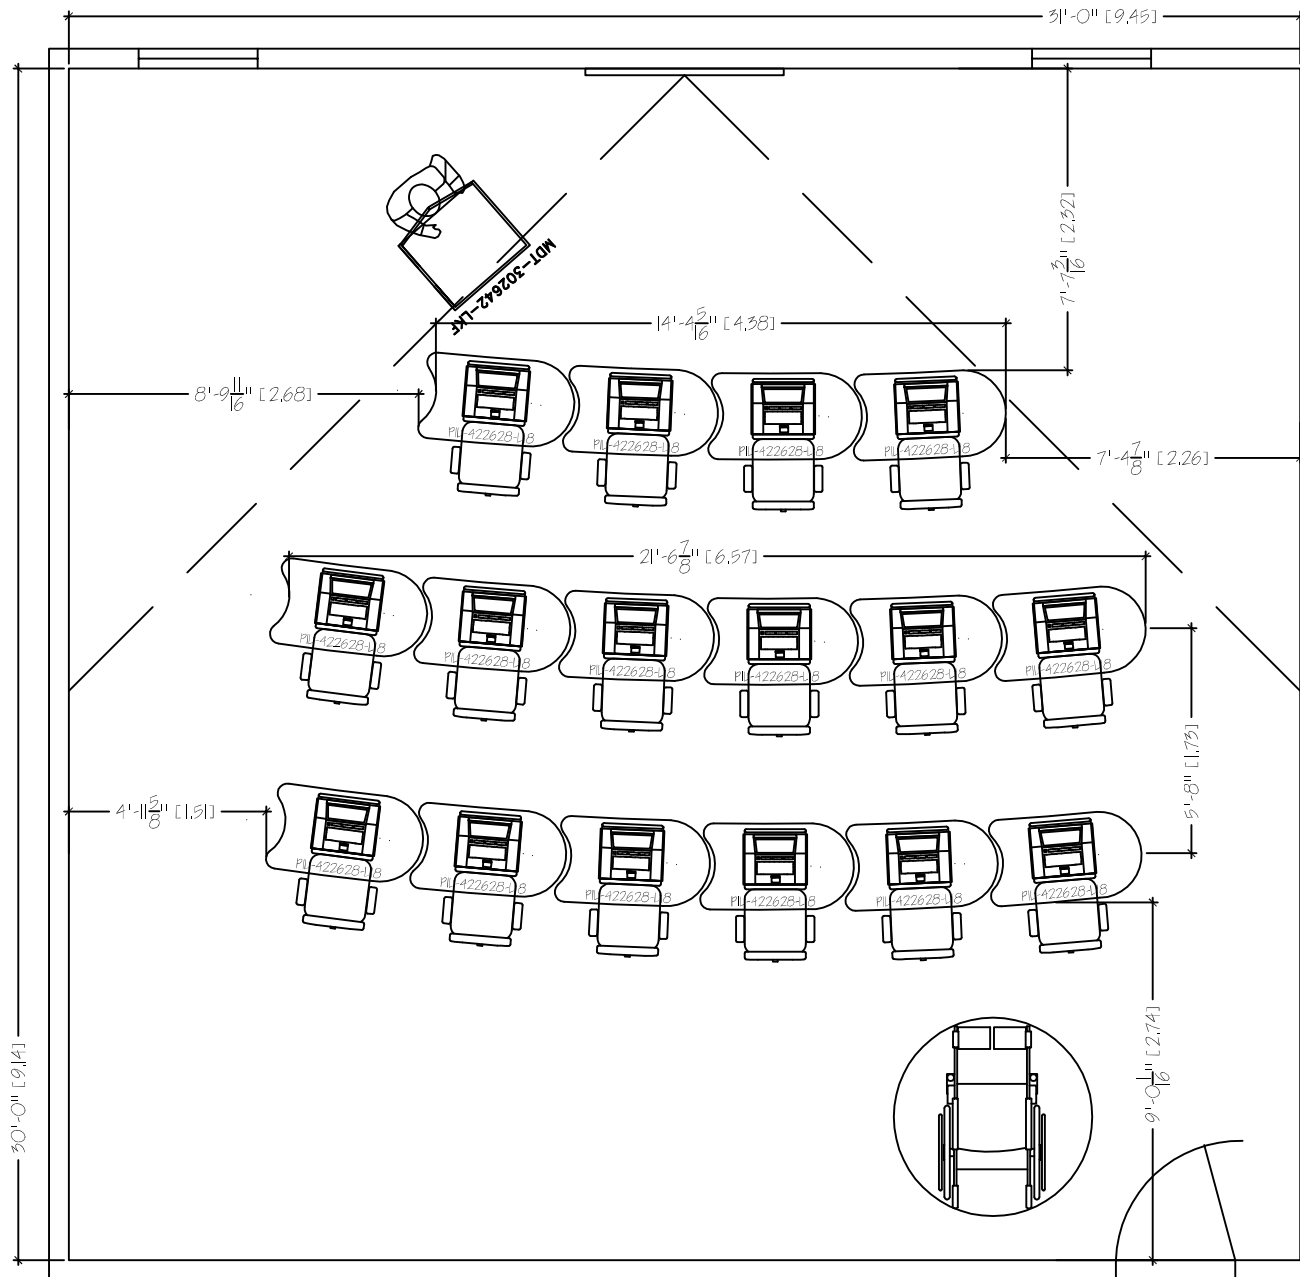

Pi TABLES
30'X31'
TABLE COUNT: 16

Pi® Collaboration Tables
Classroom Idea Starter
9-Pi3031-16aSC

SMARTdesks
514F Progress Drive
Linthicum, MD 21090
800.770.7042
www.smartdesks.com

Property of CBT Supply, Inc. Not to be duplicated.
All ideas, plans or arrangements indicated in this drawing
are copyrighted and owned by CBT Supply, Inc. and shall not
be reproduced, used or disclosed to any person or firm or
corporation without written permission of CBT Supply, Inc.

SMARTdesks®
DESIGN CENTER