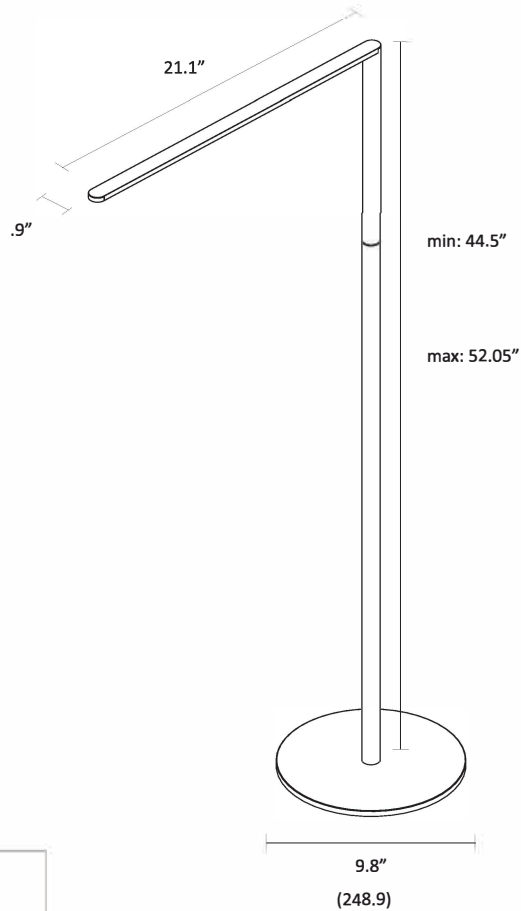

Lumens	300
Energy Consumption:	6.5 watts
Number of LEDs:	6 LEDs
LED Rated Lifespan:	50,000 hours
Color Temperature	Variable from 2,700 K to 4,000 K
Color Rendering Index (CRI):	83
Dimmer:	Built-in touchstrip
Brightness Adjustability:	Continuous dimming
Standard Color Finish*:	Metallic Black, Silver, Matte Red, Matte White
Material:	Aluminum/Plastic
Cord:	Braided cord in matching color, 10'
Built-in USB port:	5V 1A
Built-in 5-hour auto-shutoff timer	
C-UL-US Certified	

L7- -FLR

- MBK = Metallic Black
- SIL = Silver
- MRD = Matte Red
- MWT = Matte White