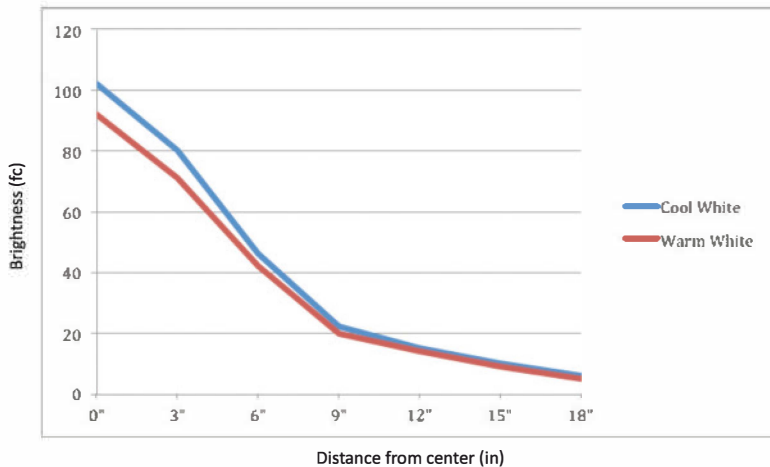

Interior Lighting (Possible 2 points)

To promote occupants' productivity, comfort and well-being by providing high-quality lighting.

All Koncept's task lighting products provide more than three lighting levels that are easily adjustable by occupants to suit their needs. Furthermore, all Koncept's task lighting products use high quality LED light sources with CRI over 80 and L70 rated lifespan over 50,000 hours. Desktop and task personal lighting also provides the opportunity to reduce overhead lighting.