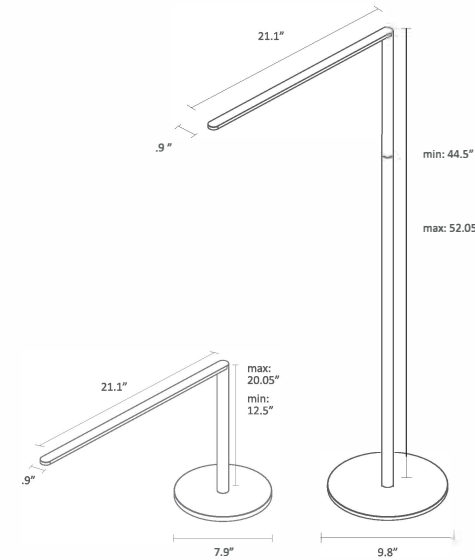

Details

- 6.5 watts consumption
- 50,000 hours lifespan
- 2,700 / 4,000 K light color
- Continuous dimming
- 10' cord
- Metallic Black / Silver / Matte White / Matte Red