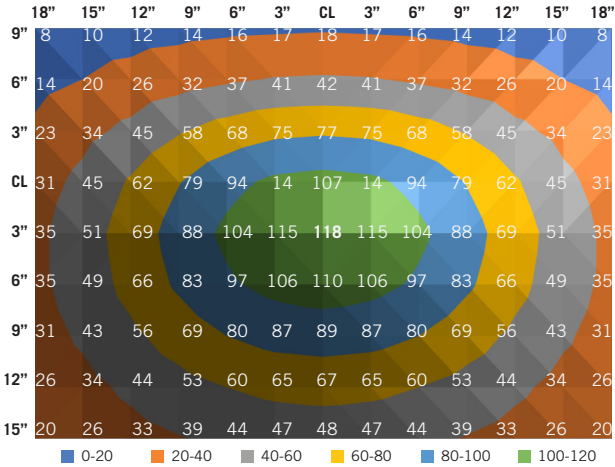

MLED FOOTCANDLE PLOTS

24" FIXTURE

Measured in desktop footcandles at 18" above the work surface

45" FIXTURE

Measured in desktop footcandles at 18" above the work surface

36" FIXTURE

Measured in desktop footcandles at 18" above the work surface