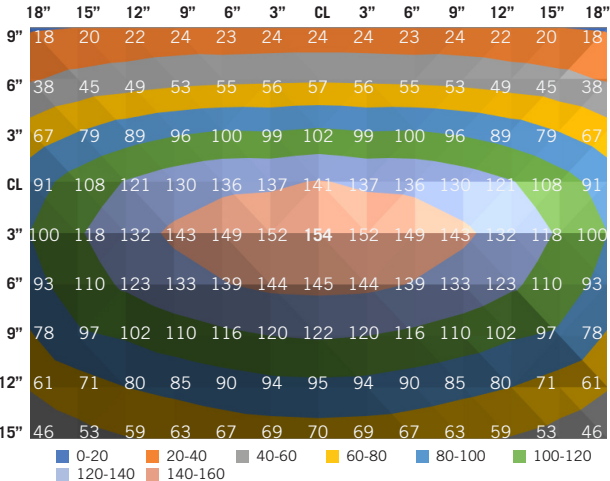

MLED FOOTCANDLE PLOTS

24" FIXTURE

Measured in desktop footcandles at 18" above the work surface

45" FIXTURE

Measured in desktop footcandles at 18" above the work surface

36" FIXTURE

Measured in desktop footcandles at 18" above the work surface