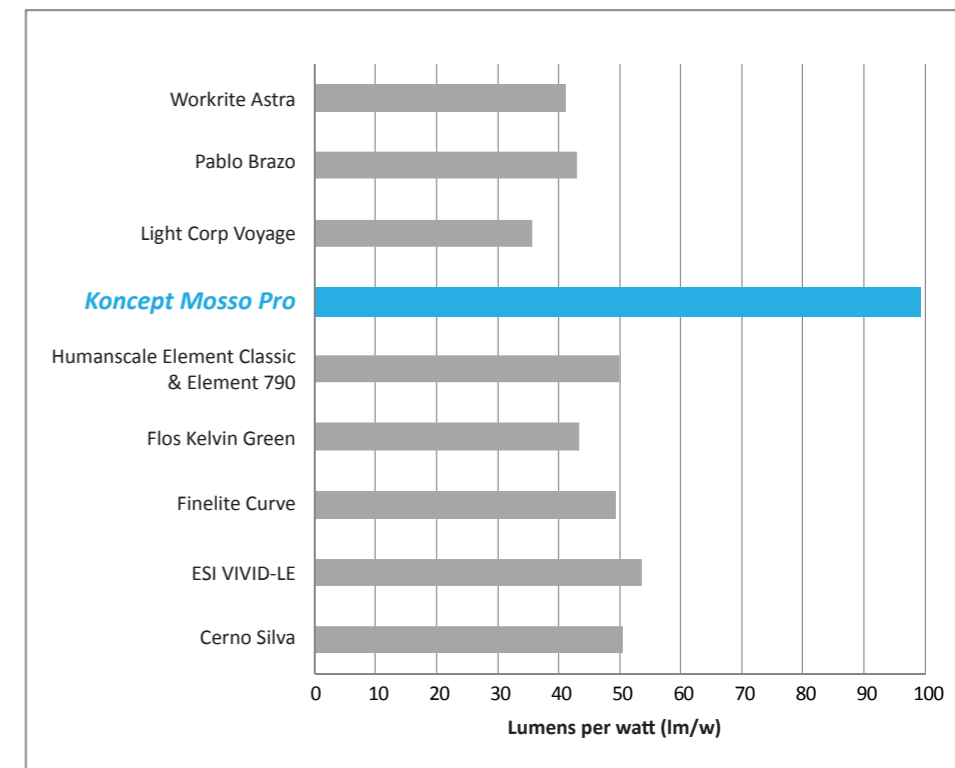

Outstanding efficacy

*Product data collected from websites of their respective companies and published literatures.