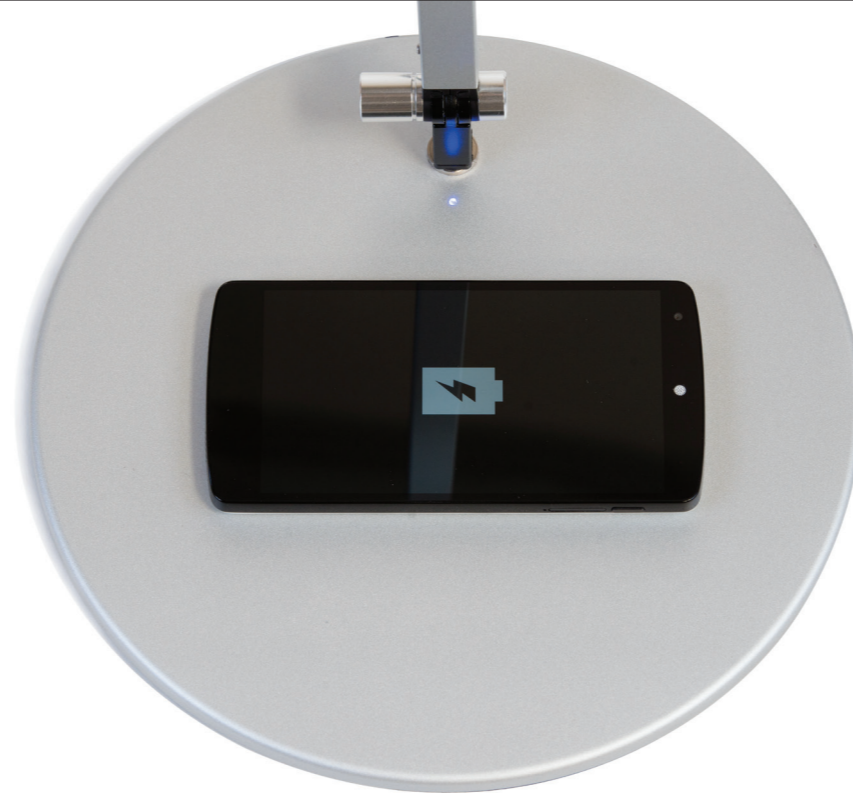

Charge your device

Charge your phone, tablet or any USB devices using the standard USB base

Details

5.5 watts consumption
50,000 hours lifespan
2,700 K to 5,000 K light color
83 CRI
103 fc at 15" above desk
Continuous touch dimming
Metallic Black, Silver
Clamp, wall & grommet mounts
10' cord

Dimming

Slide or tab anywhere on the strip to power on/off and adjust brightness

Change colors

Touch the lens to change colors between warm and cool

Integrated occupancy sensor

Turns off lamp when you are away and resumes last brightness setting when you are back