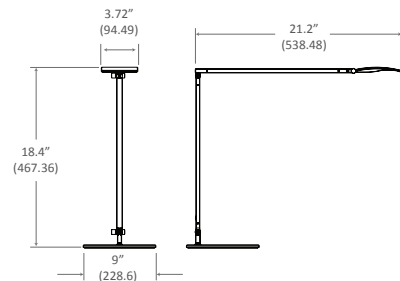

Charge your device

Charge your phone, tablet or any USB devices using the standard USB base

Details

5.5 watts consumption
50,000 hours lifespan
2,700 K to 5,000 K light color
83 CRI
103 fc at 15" above desk
Continuous touch dimming
Metallic Black, Silver
Clamp, wall & grommet mounts
10' cord