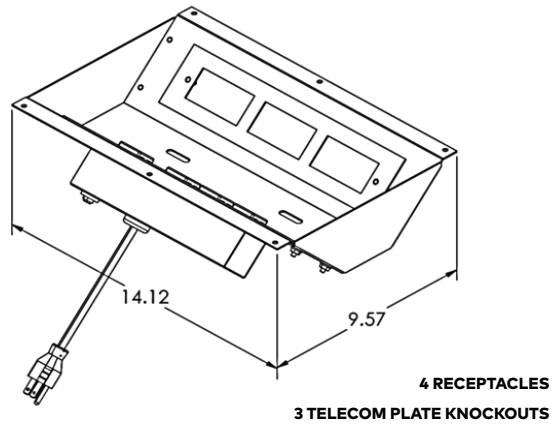

OASIS™ MINI UT B | POWER & DATA