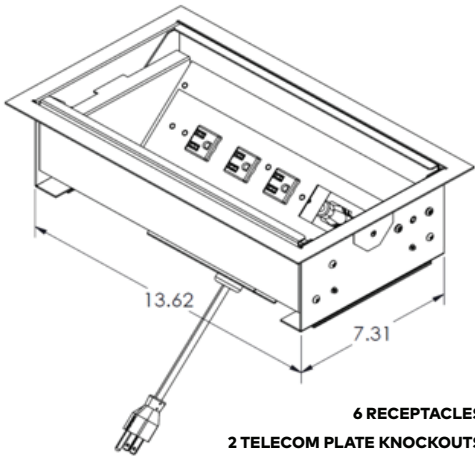

OASIS™ MINI A | POWER & DATA