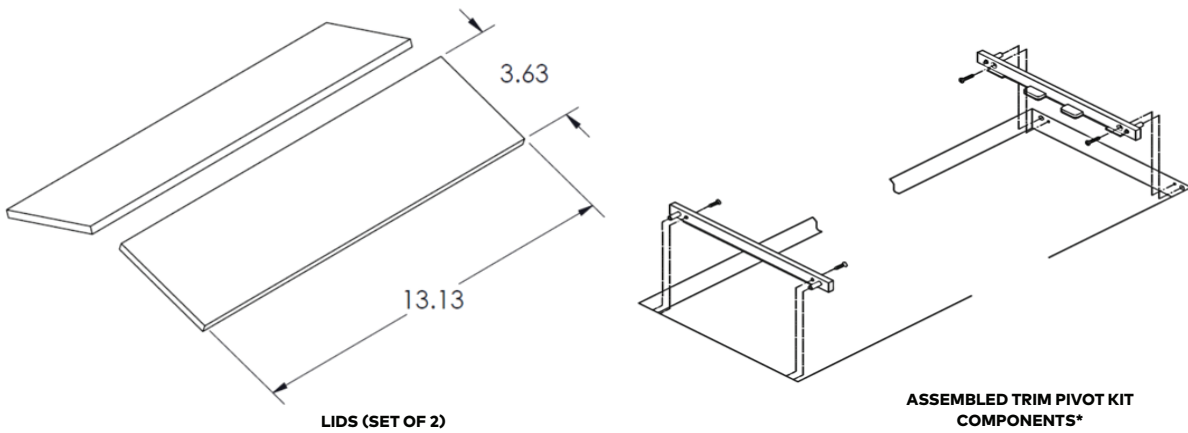

OASIS™ MINI UT | LID & TRIM PIVOT KIT

Refer to Trim Pivot Kit Installation Sheet for Trim & Lid Pivot Kit Assembly Directions