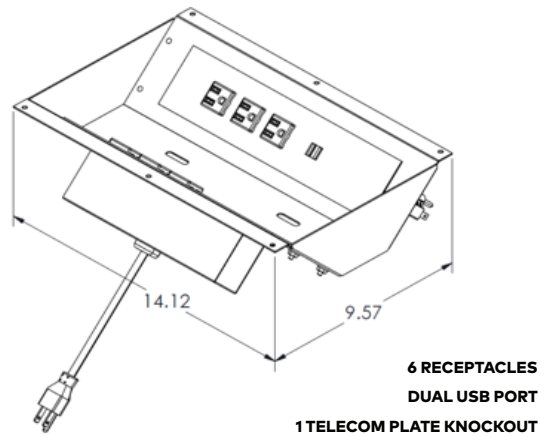

- Easily integrate Oasis™ Mini tabletop unit directly into the surface cutout. This model comes standardly equipped with a clever retractable lid that keeps wires and cables organized and out of sight. When closed, the unit sits nearly flush to the surface for an overall aesthetic finish.

OASIS™ MINI UT A | POWER & DATA

OASIS™ MINI B | POWER & DATA

OASIS™ MINI UT B | POWER & DATA

OASIS™ MINI USB | POWER & USB

OASIS™ MINI UT USB | POWER & USB

OASIS™ MINI SERIES | OUTER PAN ACCESSORY

OASIS™ MINI UT | LID & TRIM PIVOT KIT