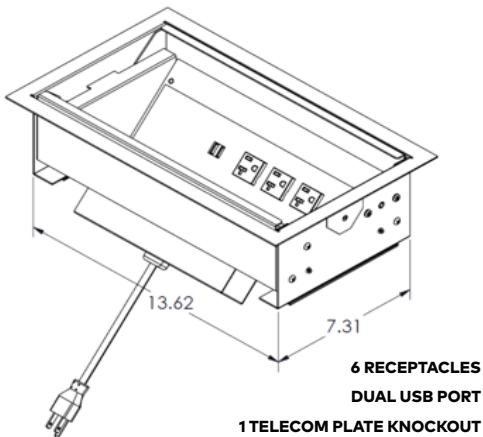

- Easily integrate Oasis™ Mini tabletop unit directly into the surface cutout. This model comes standardly equipped with a clever retractable lid that keeps wires and cables organized and out of sight. When closed, the unit sits nearly flush to the surface for an overall aesthetic finish.

OASIS™ MINI UT A | POWER & DATA

OASIS™ MINI B | POWER & DATA

OASIS™ MINI UT B | POWER & DATA

OASIS™ MINI USB | POWER & USB

OASIS™ MINI UT USB | POWER & USB

OASIS™ MINI SERIES | OUTER PAN ACCESSORY

OASIS™ MINI UT | LID & TRIM PIVOT KIT