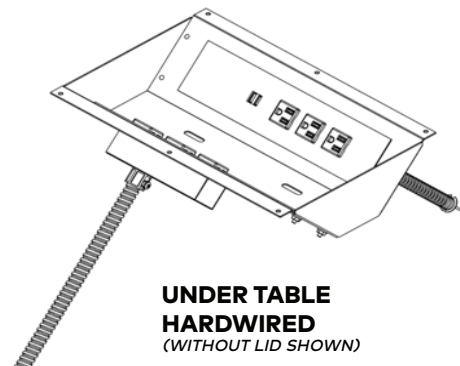

OASIS™ MINI SERIES

CORDED & HARDWIRED

**CRITICAL
CONNECTIVITY**

**CABLE
MANAGEMENT**

**POWER
CUSTOMIZATION**

BRINGING TECHNOLOGY TO THE FOREFRONT OF MEETING SPACES

The sophisticated 15-inch Oasis™ Mini supplies power, data, and charging technology where it's needed most. Available as an in-surface or under table (UT) unit, seamless productivity-enhancing technology and critical cable management are accessible at your fingertips. Customizable power inserts accommodate even the most unique preferences, creating a collab-centric environment that is both aesthetically pleasing and productive.

POWER ONLY INSERT

POWER & DATA INSERT

POWER & USB INSERT

DATA ONLY INSERT

**IN-SURFACE
CORDED**

**UNDER TABLE
HARDWIRED
(WITHOUT LID SHOWN)**

Mounting capabilities on following page...

In-Surface/Bezel (Featured to the right) -

- Easily integrate Oasis™ Mini tabletop unit directly into the surface cutout. This model comes standardly equipped with a clever retractable lid that keeps wires and cables organized and out of sight. When closed, the unit sits nearly flush to the surface for an overall aesthetic finish.