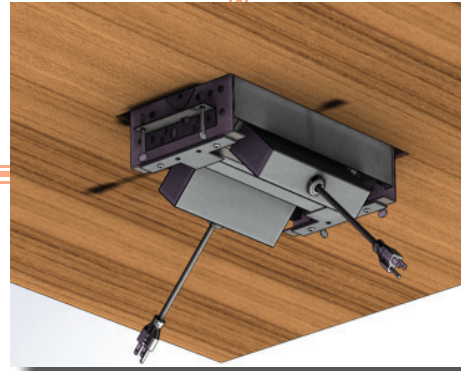

OASIS™ MINI SERIES

CORDED & HARDWIRED

**CRITICAL
CONNECTIVITY**

**CABLE
MANAGEMENT**

**POWER
CUSTOMIZATION**

BRINGING TECHNOLOGY TO THE FOREFRONT OF MEETING SPACES

The sophisticated 15-inch Oasis™ Mini supplies power, data, and charging technology where it's needed most. Available as an in-surface or under table (UT) unit, seamless productivity-enhancing technology and critical cable management are accessible at your fingertips. Customizable power inserts accommodate even the most unique preferences, creating a collab-centric environment that is both aesthetically pleasing and productive.

POWER ONLY INSERT

POWER & DATA INSERT

POWER & USB INSERT

DATA ONLY INSERT

**IN-SURFACE
CORDED**

**UNDER TABLE
HARDWIRED
(WITHOUT LID SHOWN)**

Mounting capabilities on following page...

In-Surface/Bezel (Featured to the right) -

- Easily integrate Oasis™ Mini tabletop unit directly into the surface cutout. This model comes standardly equipped with a clever retractable lid that keeps wires and cables organized and out of sight. When closed, the unit sits nearly flush to the surface for an overall aesthetic finish.

Under Table (UT) (Featured to the left) -

- Oasis™ Mini UT secures to the underside of the application for a completely recessed finish. When paired with the optional Trim & Lid Pivot Kits, the set of frosted glass lids flip open and closed; providing easy access to integrated technology with additional cable management capabilities.