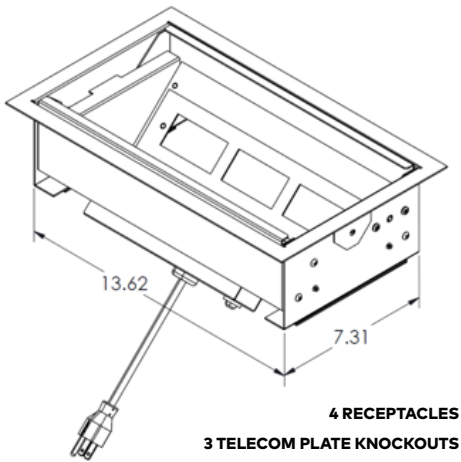

OASIS™ MINI B | POWER & DATA