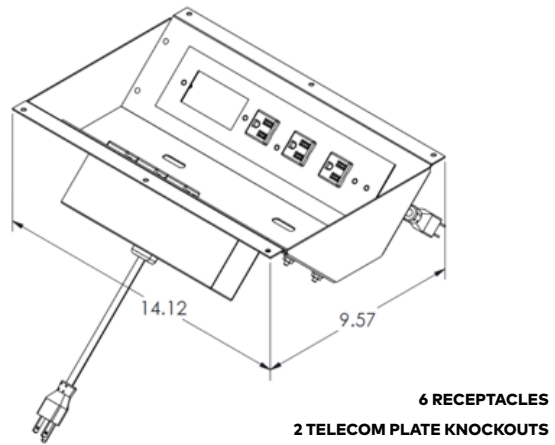

OASIS™ MINI UT A | POWER & DATA