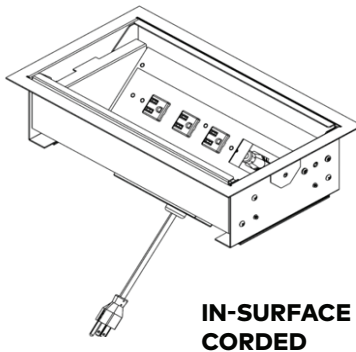

POWER ONLY INSERT

POWER & DATA INSERT

POWER & USB INSERT

DATA ONLY INSERT

**IN-SURFACE
CORDED**

**UNDER TABLE
HARDWIRED
(WITHOUT LID SHOWN)**

Mounting capabilities on following page...

In-Surface/Bezel (Featured to the right) -

- Easily integrate Oasis™ Mini tabletop unit directly into the surface cutout. This model comes standardly equipped with a clever retractable lid that keeps wires and cables organized and out of sight. When closed, the unit sits nearly flush to the surface for an overall aesthetic finish.