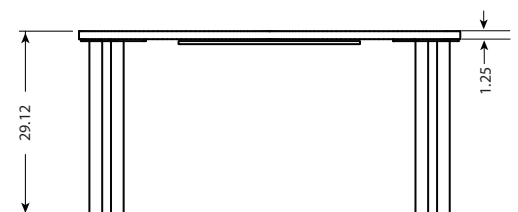

## TAO dynamic balance active learning round table TAOL-SET2-L-BL-WH-LC

- Tao Table Set of 2, black / white, yin-yang
- One black table with black legs and white cove
- One white table with white legs and black cove
- Each table consists of a curved teardrop top
- Round Cove unit has 1 power receptacle and 2 USB charging inserts (2.1 Amp) with a 108" power cord
- Includes 3 table connectors to attach tables in a variety of configurations (designed to work with Rio tables)
- Each table has three 2" diameter, 14 gauge steel post legs, locking casters.
- Legs are powder-coated black and white to match top color
- Top finished in high-pressure laminate with semirigid PVC edge trim.
- Each table is 60" w x 30" d x 29" h
- The set makes a round table with 60" diameter

## RIO dynamic balance active learning river table RIOL-606429-L-XXXLC

- Rio Table double curve top
- Includes 6 table connectors to attach tables in a variety of configurations (designed to work with Tao tables)
- Four 2" diameter, 14 gauge steel post legs
- Legs are powder-coated
- Locking casters
- Anti-sag bar
- Top finished in high-pressure laminate with semi-rigid PVC edge trim.
- 60" w x 64" d x 29" h