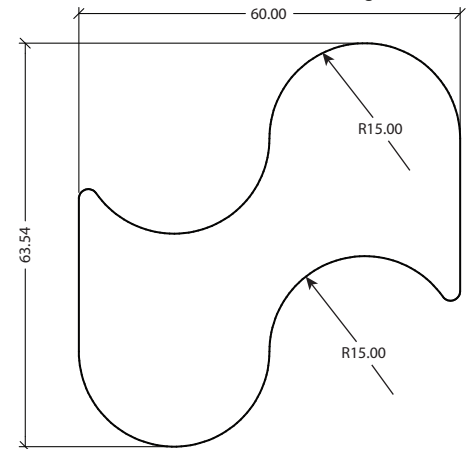

## TAO dynamic balance active learning round table TAOL-SET2-L-BL-WH-LC

- Tao Table Set of 2, black / white, yin-yang
- One black table with black legs and white cove
- One white table with white legs and black cove
- Each table consists of a curved teardrop top
- Round Cove unit has 1 power receptacle and 2 USB charging inserts (2.1 Amp) with a 108" power cord
- Includes 3 table connectors to attach tables in a variety of configurations (designed to work with Rio tables)
- Each table has three 2" diameter, 14 gauge steel post legs, locking casters.
- Legs are powder-coated black and white to match top color
- Top finished in high-pressure laminate with semirigid PVC edge trim.
- Each table is 60" w x 30" d x 29" h
- The set makes a round table with 60" diameter

## RIO dynamic balance active learning river table RIOL-606429-L-XXXLC

- Rio Table double curve top
- Includes 6 table connectors to attach tables in a variety of configurations (designed to work with Tao tables)
- Four 2" diameter, 14 gauge steel post legs
- Legs are powder-coated
- Locking casters
- Anti-sag bar
- Top finished in high-pressure laminate with semi-rigid PVC edge trim.
- 60" w x 64" d x 29" h