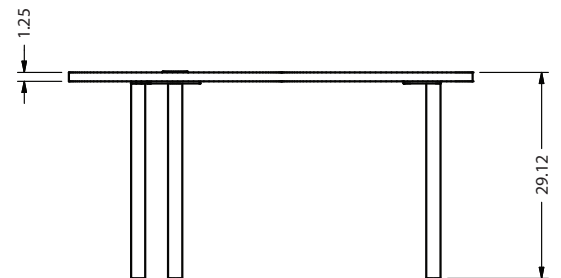

## TAO dynamic balance active learning round table TAOL-SET2-L-BL-WH-LC

- Tao Table Set of 2, black / white, yin-yang
- One black table with black legs and white cove
- One white table with white legs and black cove
- Each table consists of a curved teardrop top
- Round Cove unit has 1 power receptacle and 2 USB charging inserts (2.1 Amp) with a 108" power cord
- Includes 3 table connectors to attach tables in a variety of configurations (designed to work with Rio tables)
- Each table has three 2" diameter, 14 gauge steel post legs, locking casters.
- Legs are powder-coated black and white to match top color
- Top finished in high-pressure laminate with semirigid PVC edge trim.
- Each table is 60" w x 30" d x 29" h
- The set makes a round table with 60" diameter

## RIO dynamic balance active learning river table RIOL-606429-L-XXXLC

- Rio Table double curve top
- Includes 6 table connectors to attach tables in a variety of configurations (designed to work with Tao tables)
- Four 2" diameter, 14 gauge steel post legs
- Legs are powder-coated
- Locking casters
- Anti-sag bar
- Top finished in high-pressure laminate with semi-rigid PVC edge trim.
- 60" w x 64" d x 29" h