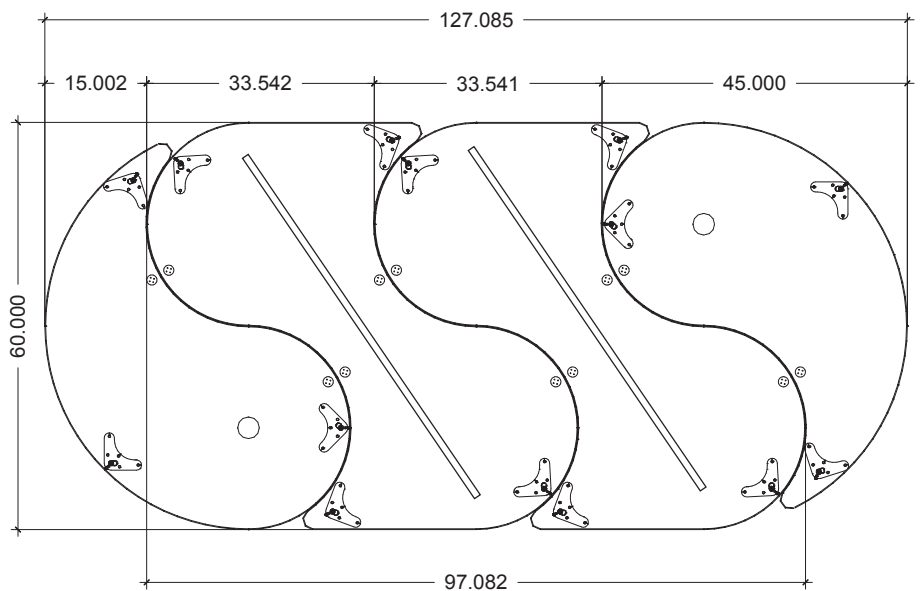

TAO | RIO

SPECIFICATIONS

TAO|RIO dynamic balance active learning furniture system

TAOL-SET2-L-BL-WH-LC
RIOL-SET2-L-XXX-LC

- Tao Table Set of 2, black / white, yin-yang
- One black table with black legs and white cove
- One white table with white legs and black cove
- Each table consists of a curved teardrop top
- Round Cove unit has 1 power receptacle and 2 USB charging inserts (2.1 Amp) with a 108" power cord
- Includes 3 table connectors to attach tables in a variety of configurations (designed to work with Rio tables)
- Each table has three 2" diameter, 14 gauge steel post legs, locking casters.
- Legs are powder-coated black and white to match top color
- Top finished in high-pressure laminate with semirigid PVC edge trim.
- Two Rio Tables double curve tops
- Includes 6 table connectors to attach tables in a variety of configurations (designed to work with Tao tables)
- Four 2" diameter, 14 gauge steel post legs
- Legs are powder-coated
- Locking casters
- Anti-sag bar
- Top finished in high-pressure laminate with semi-rigid PVC edge trim.

Tables system may be used unitized, expanded, or separately.