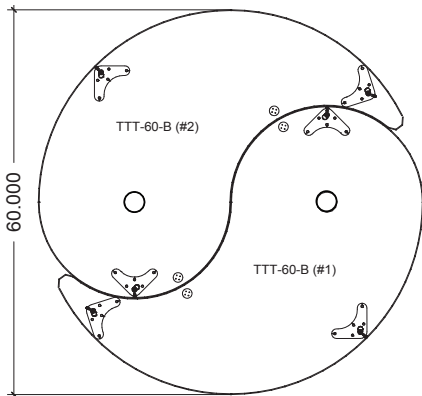

## TAO dynamic balance active learning round table TAOL-SET2-L-BL-WH-LC

- Tao Table Set of 2, black / white, yin-yang
- One black table with black legs and white cove
- One white table with white legs and black cove
- Each table consists of a curved teardrop top
- Round Cove unit has 1 power receptacle and 2 USB charging inserts (2.1 Amp) with a 108" power cord
- Includes 3 table connectors to attach tables in a variety of configurations (designed to work with Rio tables)
- Each table has three 2" diameter, 14 gauge steel post legs, locking casters.
- Legs are powder-coated black and white to match top color
- Top finished in high-pressure laminate with semirigid PVC edge trim.
- Each table is 60" w x 30" d x 29" h
- The set makes a round table with 60" diameter

## RIO dynamic balance active learning river table RIOL-606429-L-XXXLC

- Rio Table double curve top
- Includes 6 table connectors to attach tables in a variety of configurations (designed to work with Tao tables)
- Four 2" diameter, 14 gauge steel post legs
- Legs are powder-coated
- Locking casters
- Anti-sag bar
- Top finished in high-pressure laminate with semi-rigid PVC edge trim.
- 60" w x 64" d x 29" h