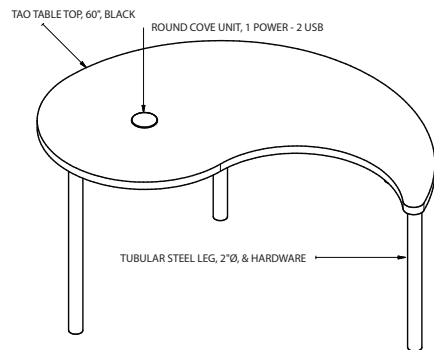

# TAO | RIO SPECIFICATIONS

## TAO dynamic balance active learning round table TAOL-SET2-L-BL-WH-LC

- Tao Table Set of 2, black / white, yin-yang
- One black table with black legs and white cove
- One white table with white legs and black cove
- Each table consists of a curved teardrop top
- Round Cove unit has 1 power receptacle and 2 USB charging inserts (2.1 Amp) with a 108" power cord
- Includes 3 table connectors to attach tables in a variety of configurations (designed to work with Rio tables)
- Each table has three 2" diameter, 14 gauge steel post legs, locking casters.
- Legs are powder-coated black and white to match top color
- Top finished in high-pressure laminate with semirigid PVC edge trim.
- Each table is 60" w x 30" d x 29" h
- The set makes a round table with 60" diameter

## RIO dynamic balance active learning river table RIOL-606429-L-XXXLC

- Rio Table double curve top
- Includes 6 table connectors to attach tables in a variety of configurations (designed to work with Tao tables)
- Four 2" diameter, 14 gauge steel post legs
- Legs are powder-coated
- Locking casters
- Anti-sag bar
- Top finished in high-pressure laminate with semi-rigid PVC edge trim.
- 60" w x 64" d x 29" h