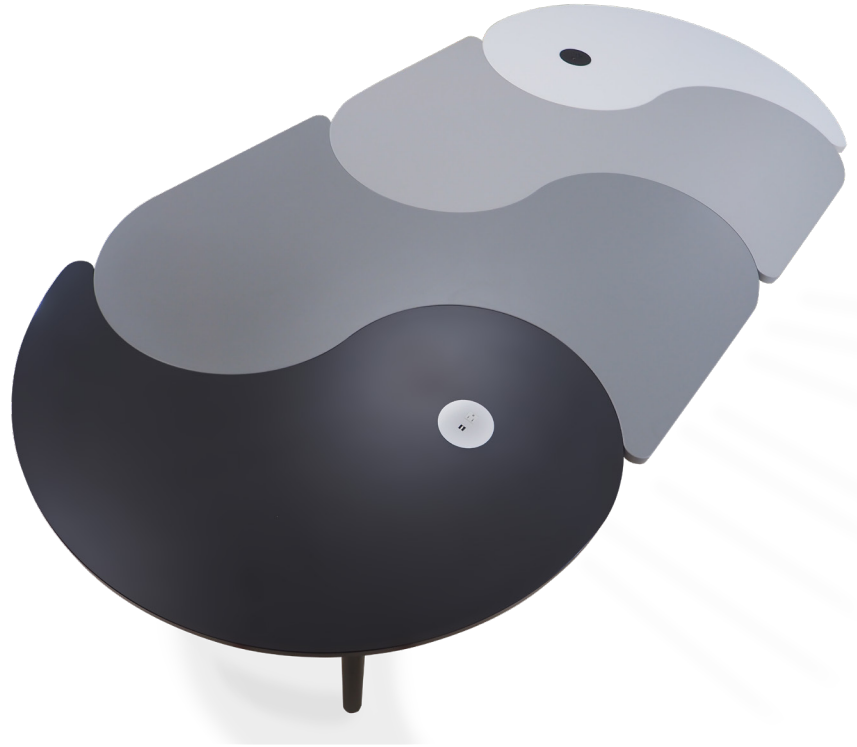

TAO | RIO

SPECIFICATIONS

TAO|RIO dynamic balance active learning furniture system

TAOL-SET2-L-BL-WH-LC
RIOL-SET2-L-XXX-LC

- Tao Table Set of 2, black / white, yin-yang
- One black table with black legs and white cove
- One white table with white legs and black cove
- Each table consists of a curved teardrop top
- Round Cove unit has 1 power receptacle and 2 USB charging inserts (2.1 Amp) with a 108" power cord
- Includes 3 table connectors to attach tables in a variety of configurations (designed to work with Rio tables)
- Each table has three 2" diameter, 14 gauge steel post legs, locking casters.
- Legs are powder-coated black and white to match top color
- Top finished in high-pressure laminate with semirigid PVC edge trim.
- Two Rio Tables double curve tops
- Includes 6 table connectors to attach tables in a variety of configurations (designed to work with Tao tables)
- Four 2" diameter, 14 gauge steel post legs
- Legs are powder-coated
- Locking casters
- Anti-sag bar
- Top finished in high-pressure laminate with semi-rigid PVC edge trim.

Tables system may be used unitized, expanded, or separately.