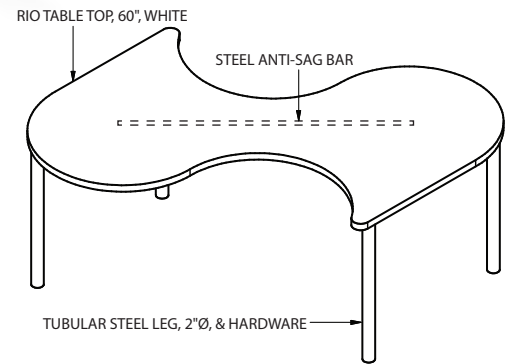

## TAO dynamic balance active learning round table TAOL-SET2-L-BL-WH-LC

- Tao Table Set of 2, black / white, yin-yang
- One black table with black legs and white cove
- One white table with white legs and black cove
- Each table consists of a curved teardrop top
- Round Cove unit has 1 power receptacle and 2 USB charging inserts (2.1 Amp) with a 108" power cord
- Includes 3 table connectors to attach tables in a variety of configurations (designed to work with Rio tables)
- Each table has three 2" diameter, 14 gauge steel post legs, locking casters.
- Legs are powder-coated black and white to match top color
- Top finished in high-pressure laminate with semirigid PVC edge trim.
- Each table is 60" w x 30" d x 29" h
- The set makes a round table with 60" diameter

# RIO SPECIFICATIONS

## RIO dynamic balance active learning river table RIOL-606429-L-XXXLC

- Rio Table double curve top
- Includes 6 table connectors to attach tables in a variety of configurations (designed to work with Tao tables)
- Four 2" diameter, 14 gauge steel post legs
- Legs are powder-coated
- Locking casters
- Anti-sag bar
- Top finished in high-pressure laminate with semi-rigid PVC edge trim.
- 60" w x 64" d x 29" h