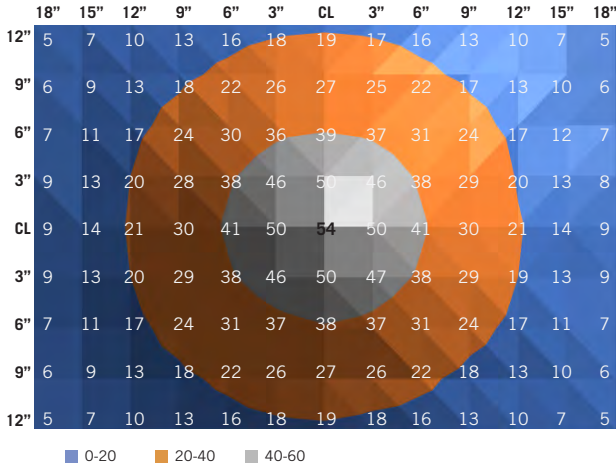

TUCK FOOTCANDLE PLOTS

12" FIXTURE

Measured in desktop footcandles at 18" above the work surface

31" FIXTURE

Measured in desktop footcandles at 18" above the work surface

17" FIXTURE

Measured in desktop footcandles at 18" above the work surface

44" FIXTURE

Measured in desktop footcandles at 18" above the work surface