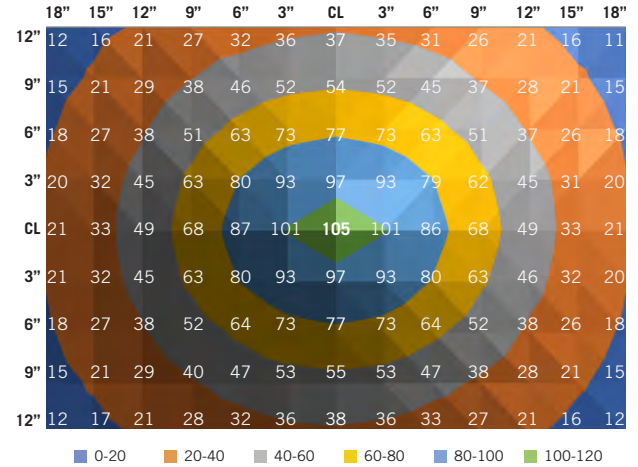

TUCK FOOTCANDLE PLOTS

12" FIXTURE

Measured in desktop footcandles at 18" above the work surface

31" FIXTURE

Measured in desktop footcandles at 18" above the work surface

17" FIXTURE

Measured in desktop footcandles at 18" above the work surface

44" FIXTURE

Measured in desktop footcandles at 18" above the work surface