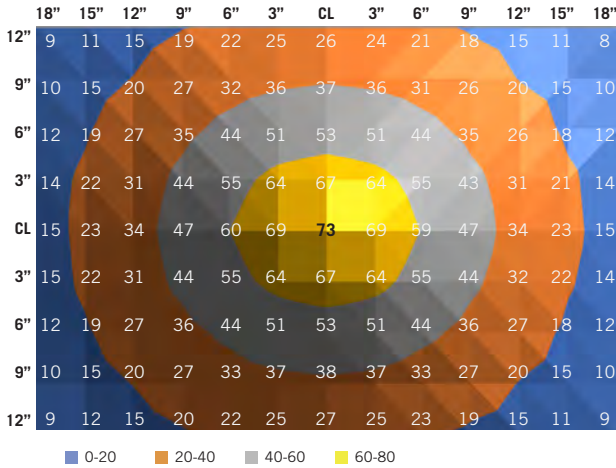

TUCK FOOTCANDLE PLOTS

12" FIXTURE

Measured in desktop footcandles at 18" above the work surface

31" FIXTURE

Measured in desktop footcandles at 18" above the work surface

17" FIXTURE

Measured in desktop footcandles at 18" above the work surface

44" FIXTURE

Measured in desktop footcandles at 18" above the work surface