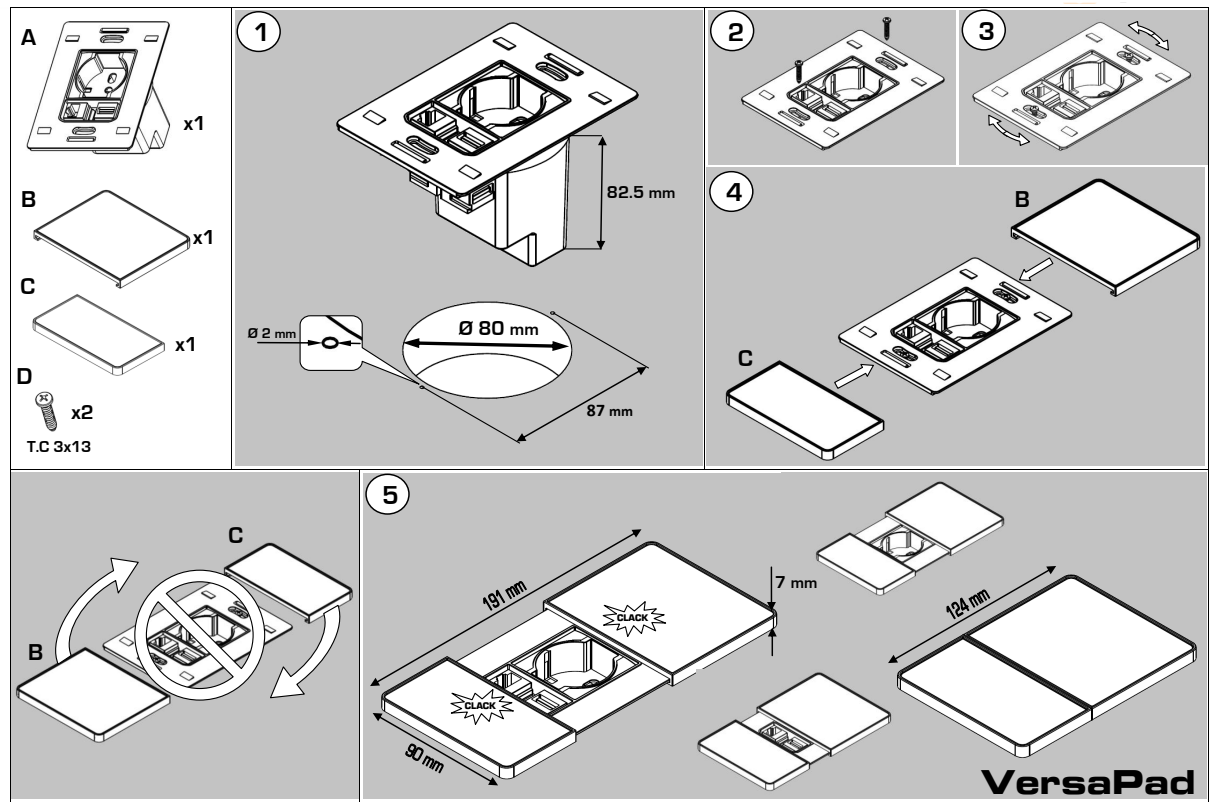

Installation