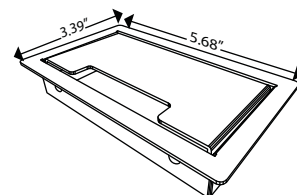

Ordering information

Part number	Description
Villa Power Bases	
VIL-C-U-D-B-Length*	2 Power Receptacles, 2 2.1Amp charging ports, and 2 RJ45 Cat 6 connectors, power cord with molded 3 pronged plug, black finish
VIL-C-U-D-S- Length*	2 Power Receptacles, 2 2.1Amp charging ports, and 2 RJ45 Cat 6 connectors, power cord with molded 3 pronged plug, silver finish
VIL-C-U-DKOB- Length*	2 Power Receptacles, 2 2.1Amp charging ports, and 2 knockouts for RJ45 connectors, power cord with molded 3 pronged plug, black finish
VIL-C-U-DKOS- Length*	2 Power Receptacles, 2 2.1Amp charging ports, and 2 knockouts for RJ45 connectors, power cord with molded 3 pronged plug, silver finish
VIL-C-DKO-B-Length*	2 Power Receptacles and 2 knockouts for RJ45 connectors, black finish
VIL-C-DKO-S-Length*	2 Power Receptacles and 2 knockouts for RJ45 connectors, silver finish
VIL-C-D-B-Length*	2 Power Receptacles and 2 RJ45 Cat 6 connectors, power cord with molded 3 pronged plug, and black finish
VIL-C-D-S-Length*	2 Power Receptacles and 2 RJ45 Cat 6 connectors, power cord with molded 3 pronged plug, and silver finish
* Cord lengths available are 36", 72", and 108". Pricing is standard for all 3 cord lengths.	
Villa Grommets	
FLUSH STYLE	
VIL-GROM-F-AL	Brushed Aluminum
VIL-GROM-F-SS	Stainless Steel
VIL-GROM-F-S	Silver
VIL-GROM-F-B	Black
VIL-GROM-F-W	Gloss White
LIFT STYLE	
VIL-GROM-L-B	Black
VIL-GROM-L-S	Silver
VIL-GROM-L-W	Gloss White

Product Dimensions

VILLA POWER BASE WITH DATA SHOWN
3.11" x 8.63" x 2.25"

VILLA POWER BASE WITH USB AND DATA SHOWN
3.11" X 8.63" X 3.03"

VILLA LIFT GROMMET SHOWN
3.39" X 5.68"

Each Villa comes with 4 cable clamps with screws and 6 power base mounting screws.
Each Villa Grommet comes with 2 mounting screws.