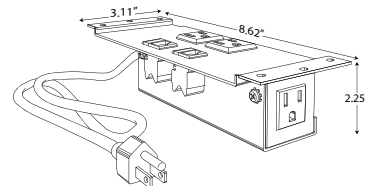

VILLA™ SINGLE CIRCUIT CORDED SERIES

NOW with USB!

The Villa Single Circuit Series is a flexible two part system consisting of a Power Base which is mounted beneath the worksurface and a selection of grommets allowing customization of the table top. Our unique convenience receptacle, located on the power base, provides easy access for meeting various ancillary power requirements. Optional 2.1 Amp USB charging ports now charge your favorite devices while in use. Numerous power base and grommet options are available making the Villa Series the most flexible power unit available.

Product Dimensions

VILLA POWER BASE WITH DATA SHOWN
3.11" x 8.63" x 2.25"

VILLA POWER BASE WITH USB AND DATA SHOWN
3.11" X 8.63" X 3.03"

VILLA LIFT GROMMET SHOWN
3.39" X 5.68"

Each Villa comes with 4 cable clamps with screws and 6 power base mounting screws.
Each Villa Grommet comes with 2 mounting screws.