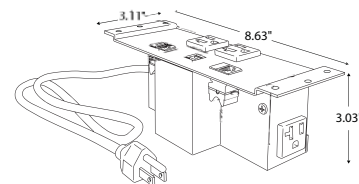

Ordering information

Part number	Description
Villa Power Bases	
VIL-C-U-D-B-Length*	2 Power Receptacles, 2 2.1Amp charging ports, and 2 RJ45 Cat 6 connectors, power cord with molded 3 pronged plug, black finish
VIL-C-U-D-S- Length*	2 Power Receptacles, 2 2.1Amp charging ports, and 2 RJ45 Cat 6 connectors, power cord with molded 3 pronged plug, silver finish
VIL-C-U-DKOB- Length*	2 Power Receptacles, 2 2.1Amp charging ports, and 2 knockouts for RJ45 connectors, power cord with molded 3 pronged plug, black finish
VIL-C-U-DKOS- Length*	2 Power Receptacles, 2 2.1Amp charging ports, and 2 knockouts for RJ45 connectors, power cord with molded 3 pronged plug, silver finish
VIL-C-DKO-B-Length*	2 Power Receptacles and 2 knockouts for RJ45 connectors, black finish
VIL-C-DKO-S-Length*	2 Power Receptacles and 2 knockouts for RJ45 connectors, silver finish
VIL-C-D-B-Length*	2 Power Receptacles and 2 RJ45 Cat 6 connectors, power cord with molded 3 pronged plug, and black finish
VIL-C-D-S-Length*	2 Power Receptacles and 2 RJ45 Cat 6 connectors, power cord with molded 3 pronged plug, and silver finish
* Cord lengths available are 36", 72", and 108". Pricing is standard for all 3 cord lengths.	
Villa Grommets	
FLUSH STYLE	
VIL-GROM-F-AL	Brushed Aluminum
VIL-GROM-F-SS	Stainless Steel
VIL-GROM-F-S	Silver
VIL-GROM-F-B	Black
VIL-GROM-F-W	Gloss White
LIFT STYLE	
VIL-GROM-L-B	Black
VIL-GROM-L-S	Silver
VIL-GROM-L-W	Gloss White

Product Dimensions

VILLA POWER BASE WITH DATA SHOWN
3.11" x 8.63" x 2.25"

VILLA POWER BASE WITH USB AND DATA SHOWN
3.11" X 8.63" X 3.03"

VILLA LIFT GROMMET SHOWN
3.39" X 5.68"

Each Villa comes with 4 cable clamps with screws and 6 power base mounting screws.
Each Villa Grommet comes with 2 mounting screws.