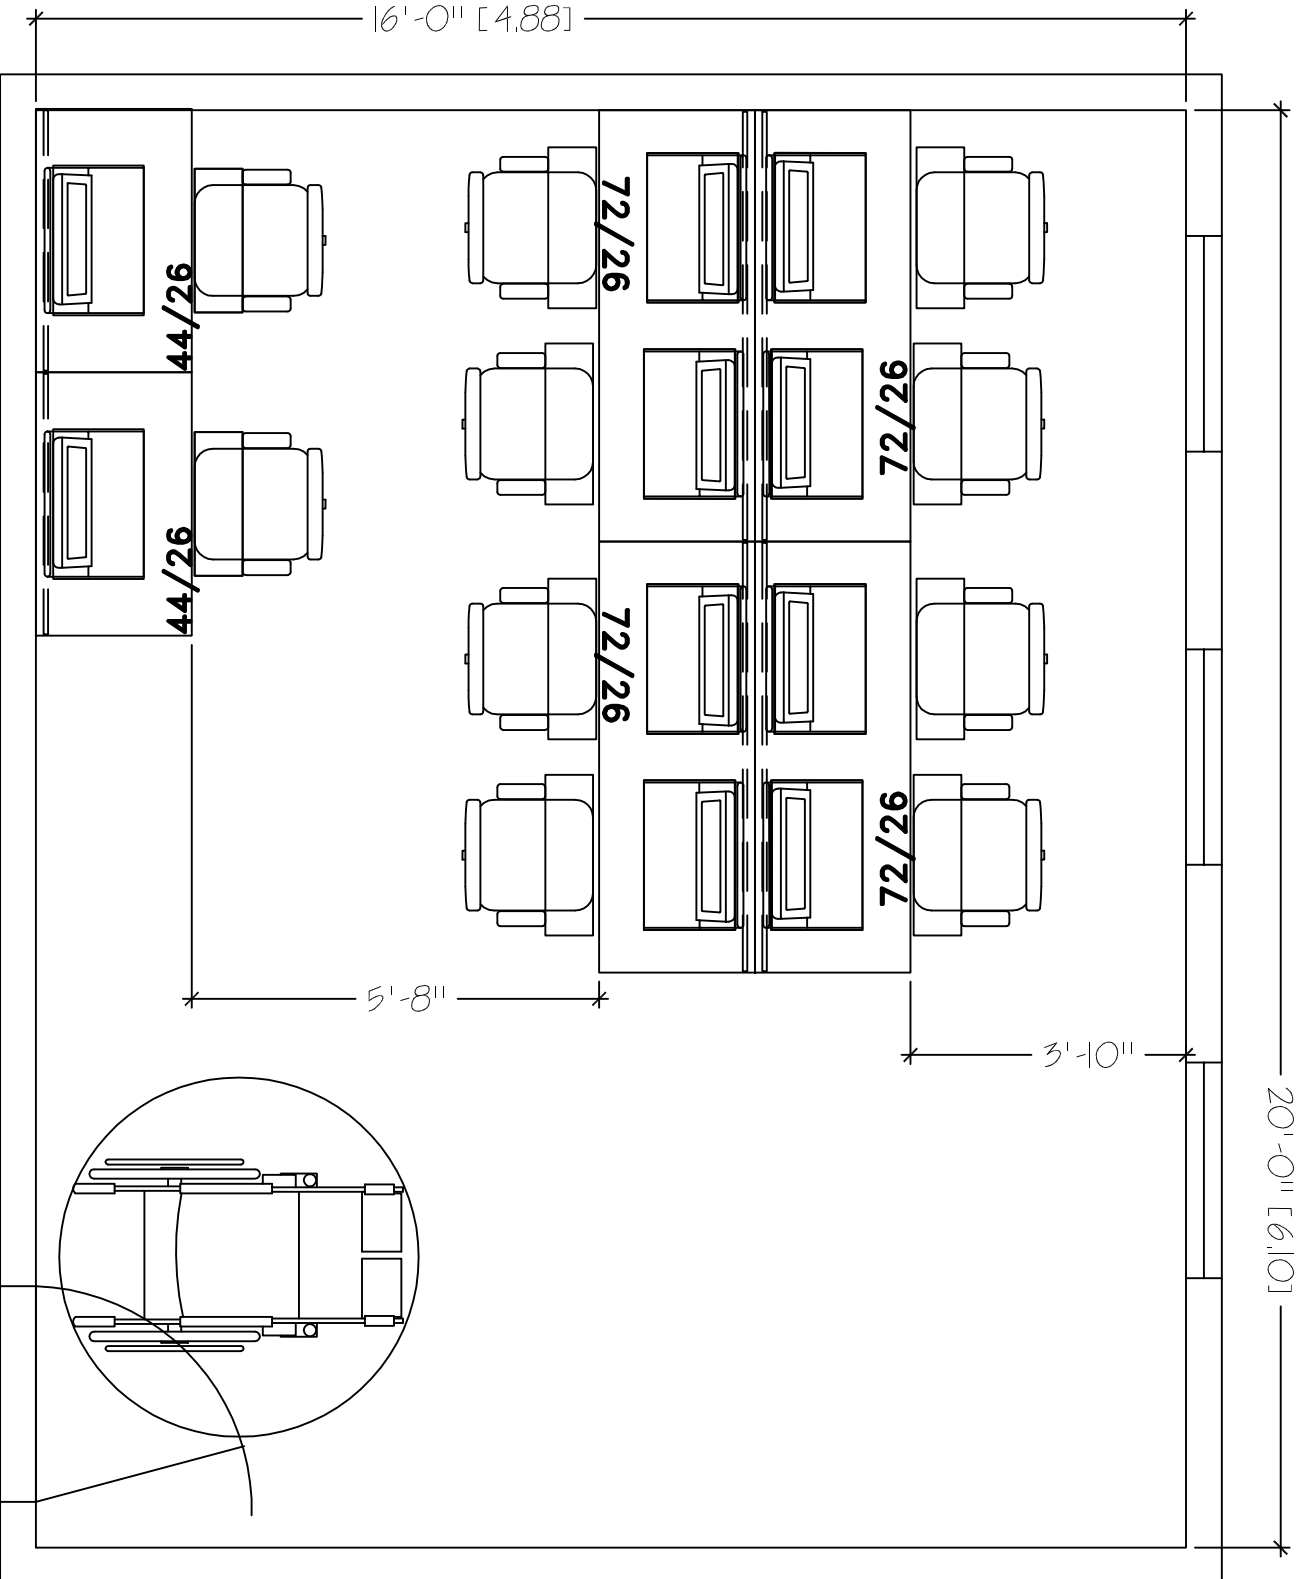

20'-0" [6.10]

DESKS OR TABLES
 16'X20'
 SEAT COUNT: 10

SMARTdesks
 514F Progress Drive
 Linthicum, MD 21090
 800.770.7042
 www.smartdesks.com

Property of CBT Supply, Inc. Not to be duplicated.
 All ideas, plans or arrangements indicated in this drawing
 are copyrighted and owned by CBT Supply, Inc. and shall not
 be reproduced, used or disclosed to any person or firm or
 corporation without written permission of CBT Supply, Inc.

SMARTdesks
 DESIGN CENTER