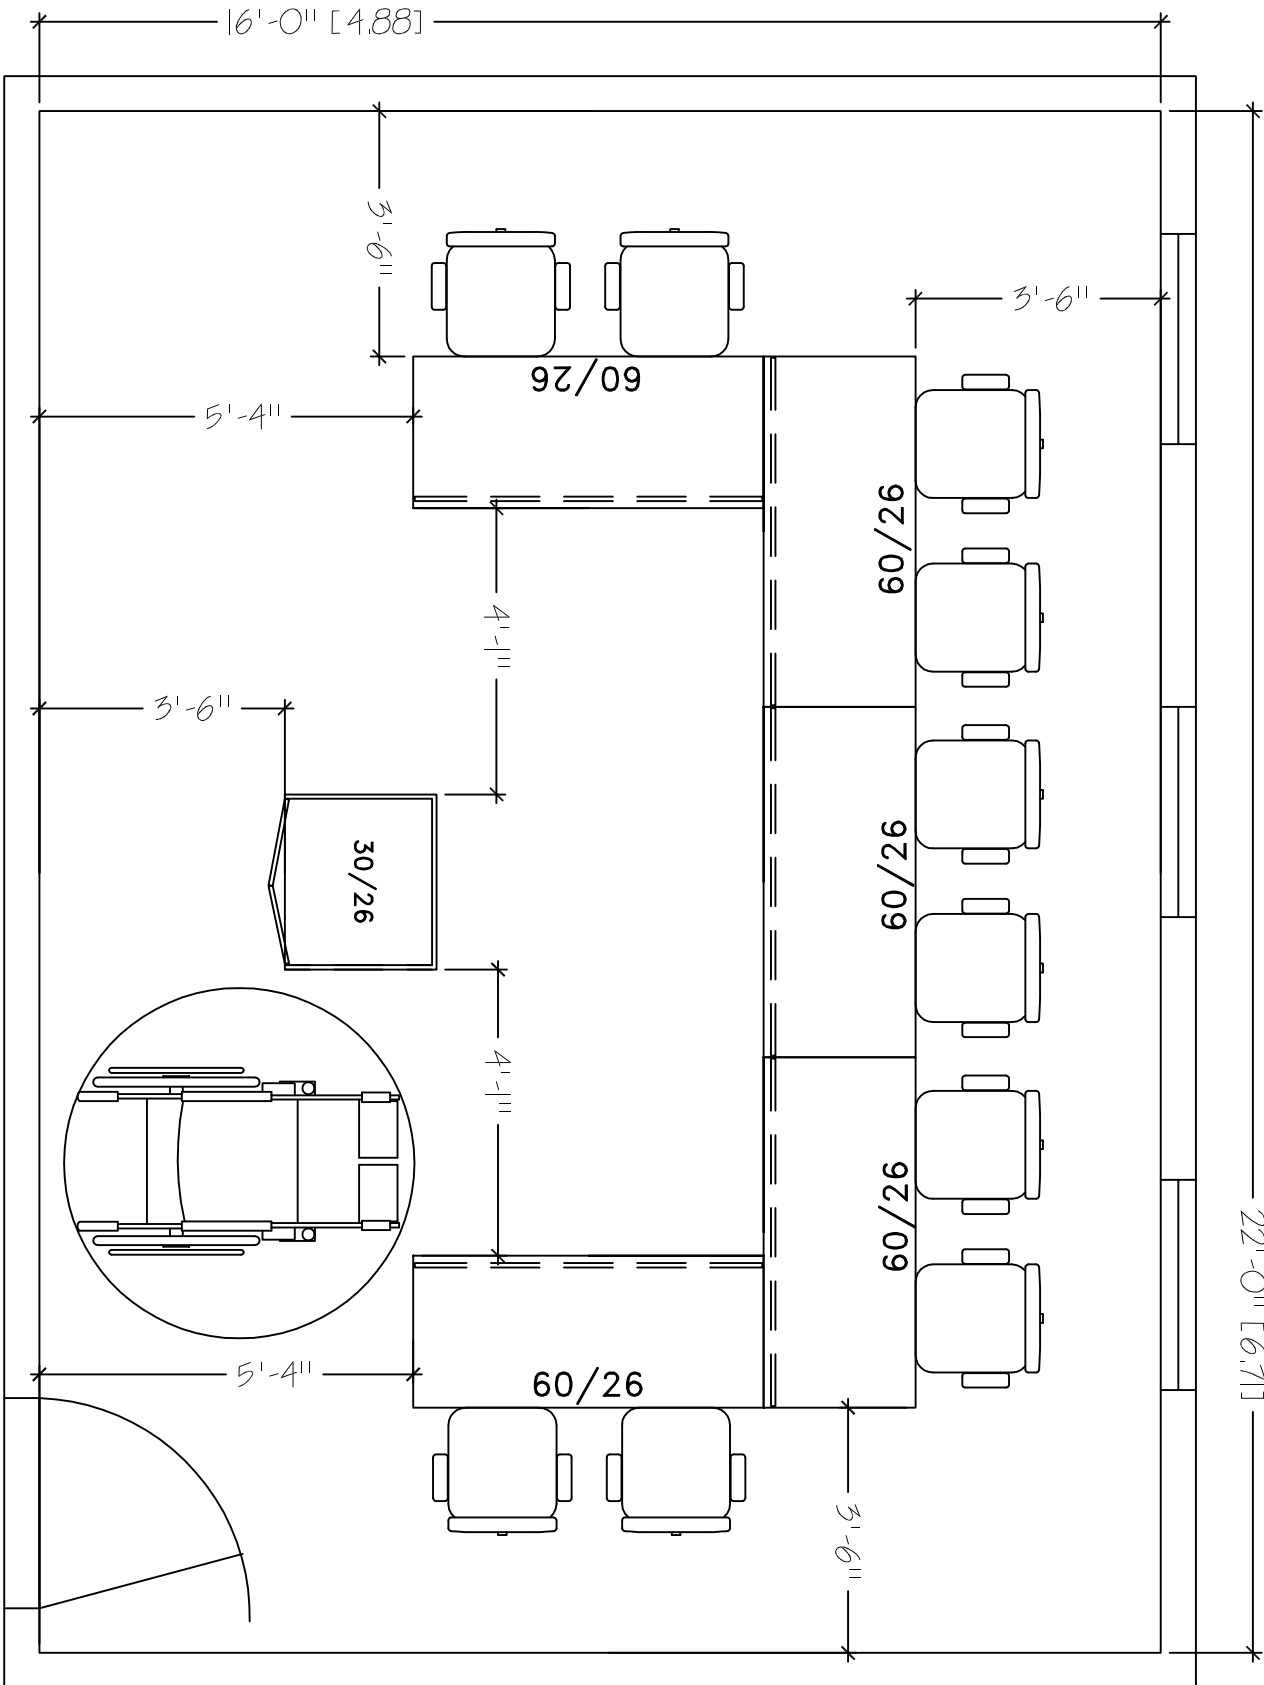

22'-0" [6.71]

DESK OR TABLE
 16'X22'
 SEAT COUNT: 10

SMARTdesks
 514F Progress Drive
 Luthlum, MD 21090
 800.770.7042
 www.smartdesks.com

Property of CBT Supply, Inc. Not to be duplicated.
 All ideas, plans or arrangements indicated in this drawing
 are copyrighted and owned by CBT Supply, Inc. and shall not
 be reproduced, used or disclosed to any person or firm or
 corporation without written permission of CBT Supply, Inc.

DESIGN CENTER